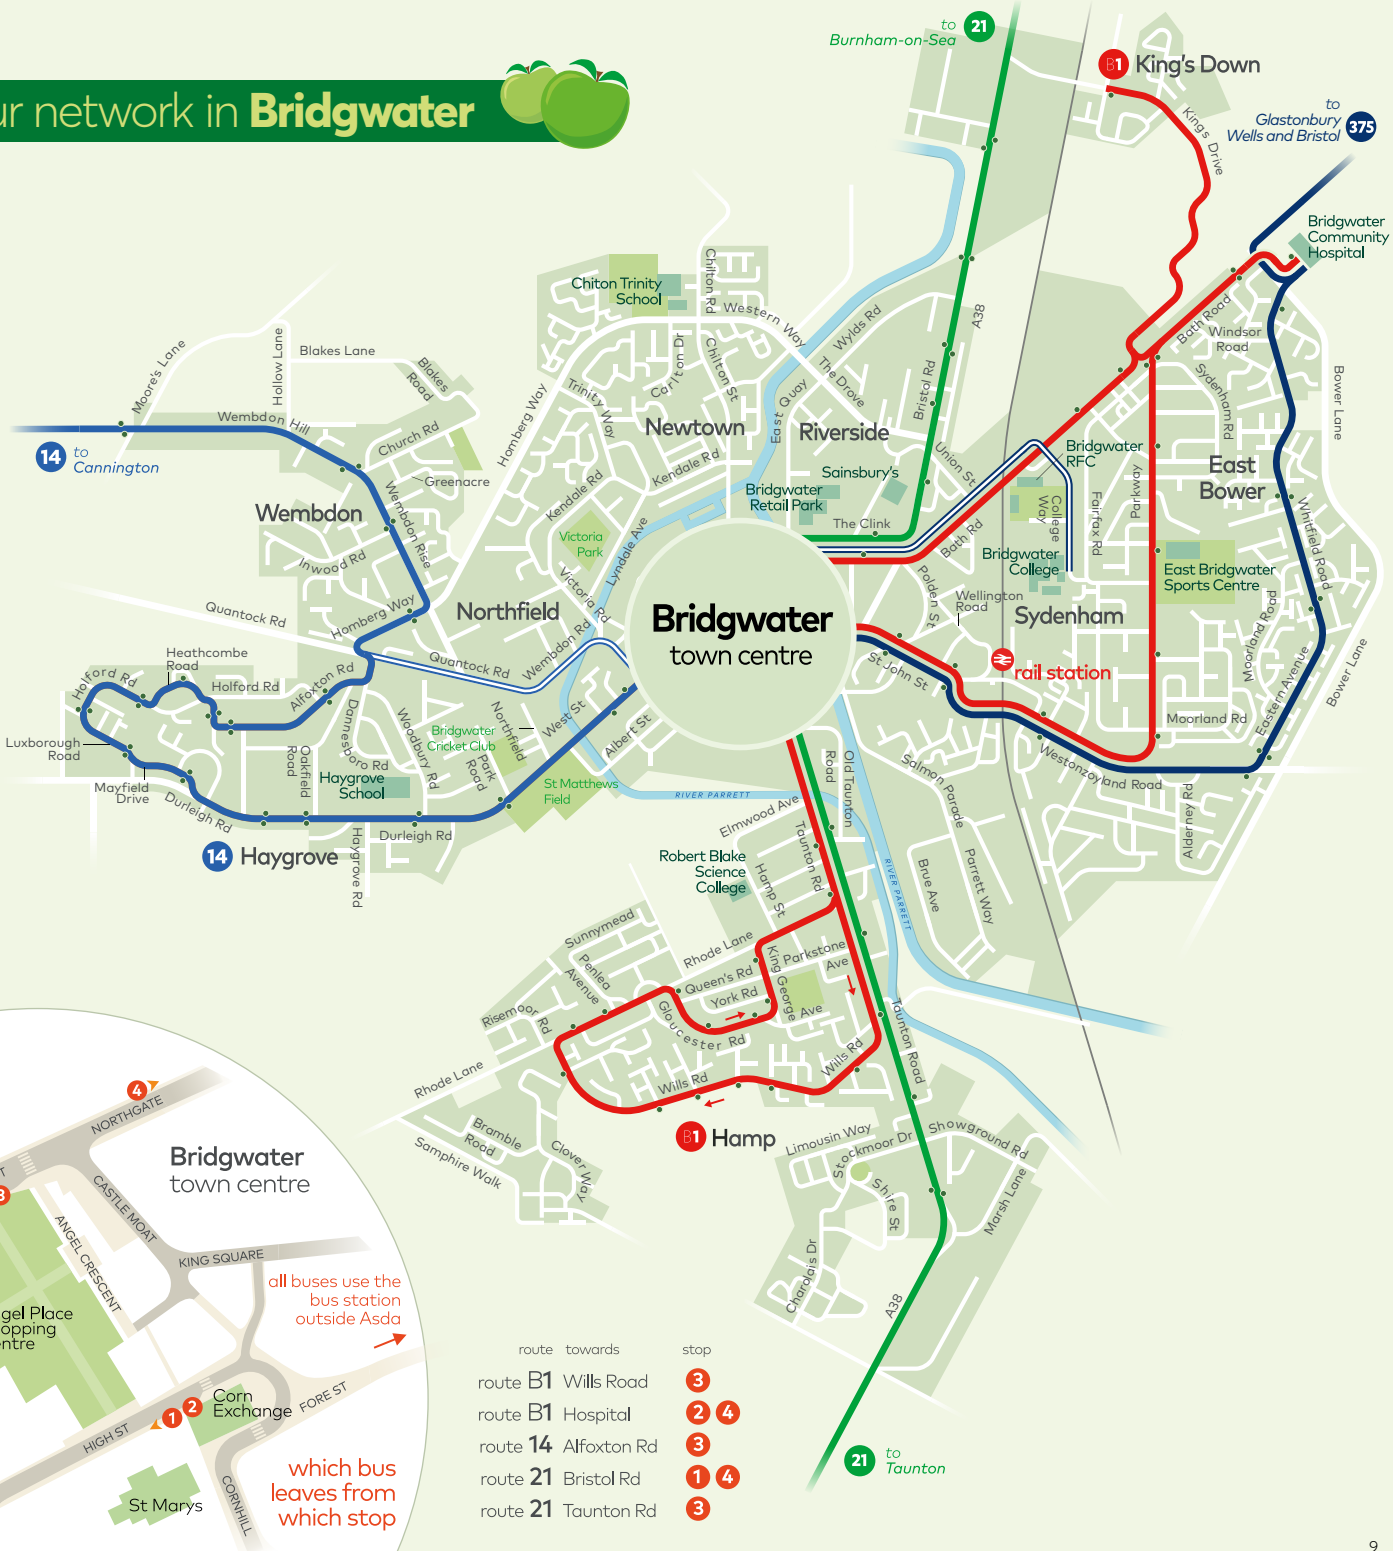

Explore the Museum of Somerset, based at the 12th-century Taunton

Castle or take the Taunton Heritage Trail's self-guided tour around the town's historical sites to ensure you don't miss a thing. Bath Place is a picturesque narrow street with 19th-century shop fronts now brimming with independent retailers and cafés whilst at the top of the high street proudly sits the Victorian Vivary Park.

The Broomhouse Theatre and Arts Centre is situated alongside the bank of the River Tone in the centre of Taunton and offers live music, dance, comedy, shows and cinema!

our network in Bridgwater

all buses use the bus station outside Asda