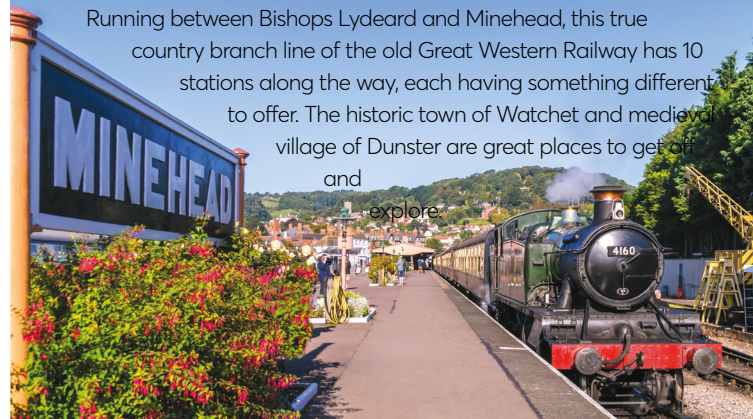

Stalbridge Jarvis Way

Henstridge Village Hall

Templecombe rail station approach

Horsington Mill Cottage

North Cheriton cemetery

Wincanton Memorial Hall car park

West Somerset Railway

No visit to the area is complete without a ride on the The West Somerset Railway - a 20 mile long heritage line through stunning Somerset countryside and coast from the Quantock Hills to the Bristol Channel coast, recapturing the romantic era of steam rail travel.

Running between Bishops Lydeard and Minehead, this true country branch line of the old Great Western Railway has 10 stations along the way, each having something different to offer. The historic town of Watchet and medieval village of Dunster are great places to get off and explore.

Glastonbury

Steeped in history, myth and the smell of incense, Glastonbury is possibly the quirkiest town in England and famous as the home of the Glastonbury Festival!

Situated in the heart of the Somerset levels, the mystical beacon of Glastonbury Tor dominates the skyline and offers unparalleled views where you can see for miles.