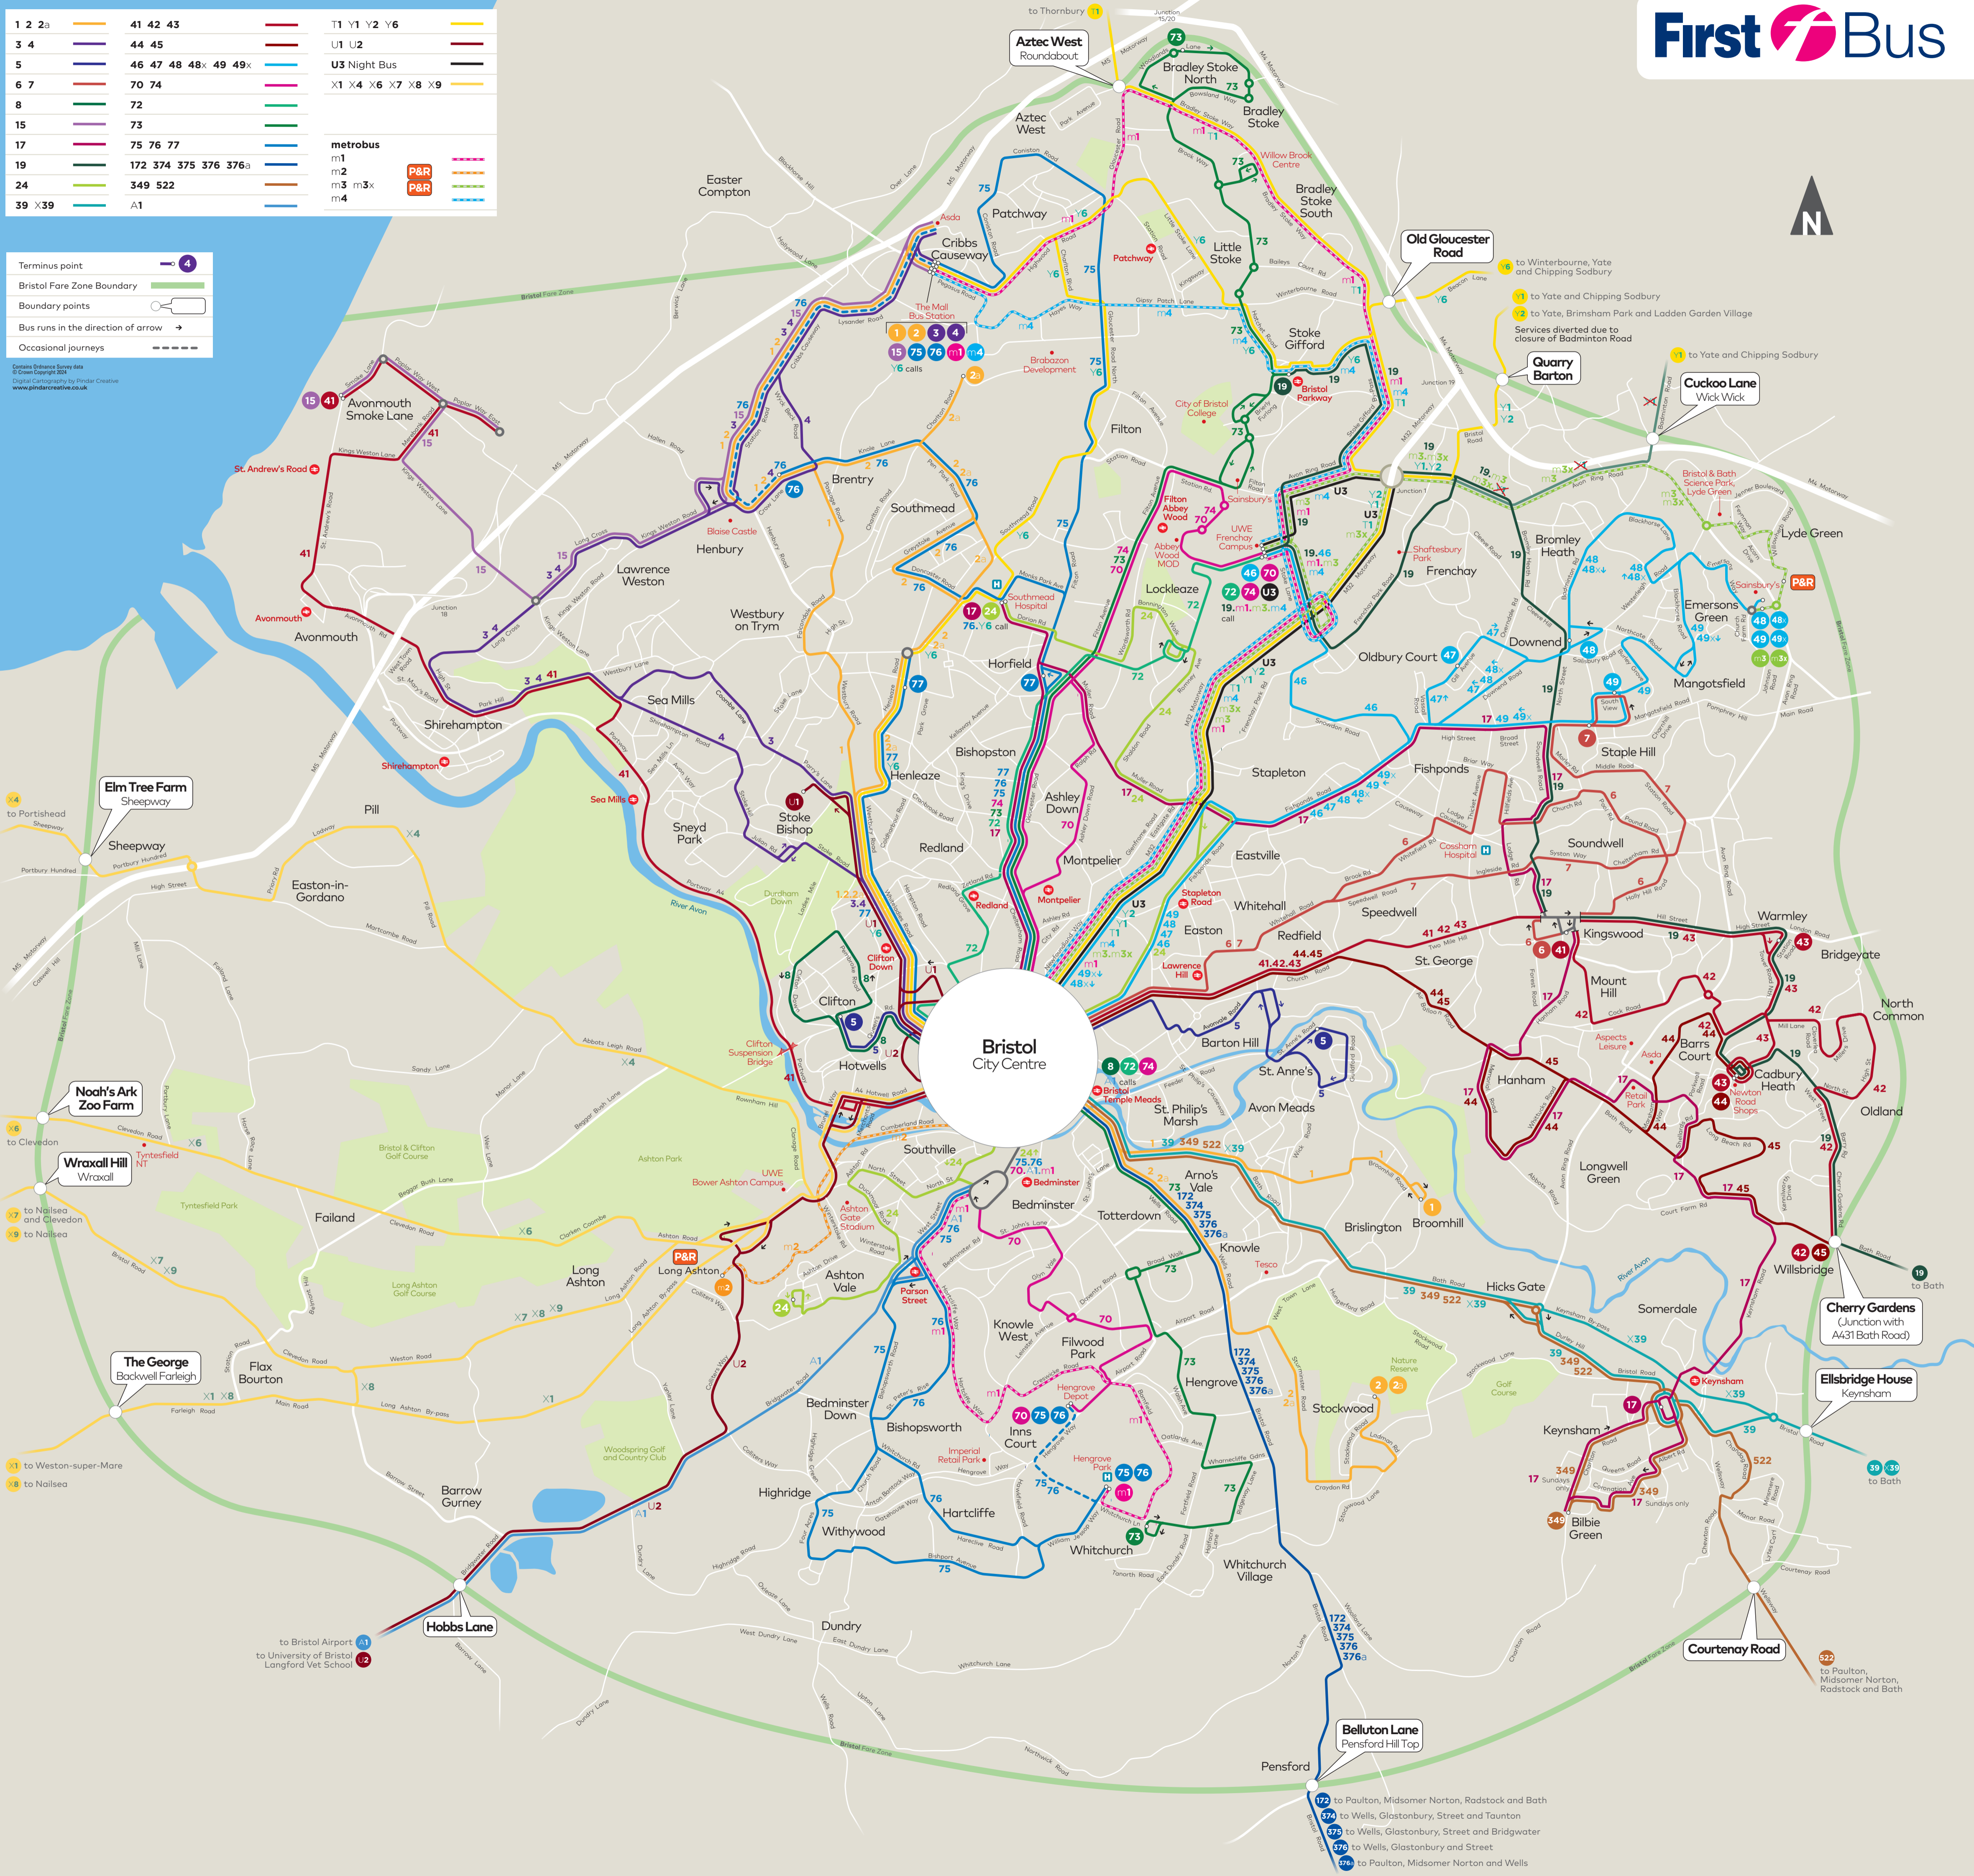

1 2 2a	41 42 43	T1 Y1 Y2 Y6
3 4	44 45	U1 U2
5	46 47 48 48x 49 49x	U3 Night Bus
6 7	70 74	X1 X4 X6 X7 X8 X9
8	72	
15	73	
17	75 76 77	
19	172 374 375 376 376a	metrobus
24	349 522	m1
39 X39	A1	m2
		m3 m3x
		m4

- Terminus point
- Bristol Fare Zone Boundary
- Boundary points
- Bus runs in the direction of arrow
- Occasional journeys

Bristol City Centre

Courtenay Road
to Paulton, Midsomer Norton, Radstock and Bath

Belluton Lane
Pensford Hill Top
172 to Paulton, Midsomer Norton, Radstock and Bath
374 to Wells, Glastonbury, Street and Taunton
375 to Wells, Glastonbury, Street and Bridgewater
376 to Wells, Glastonbury and Street
376a to Paulton, Midsomer Norton and Wells