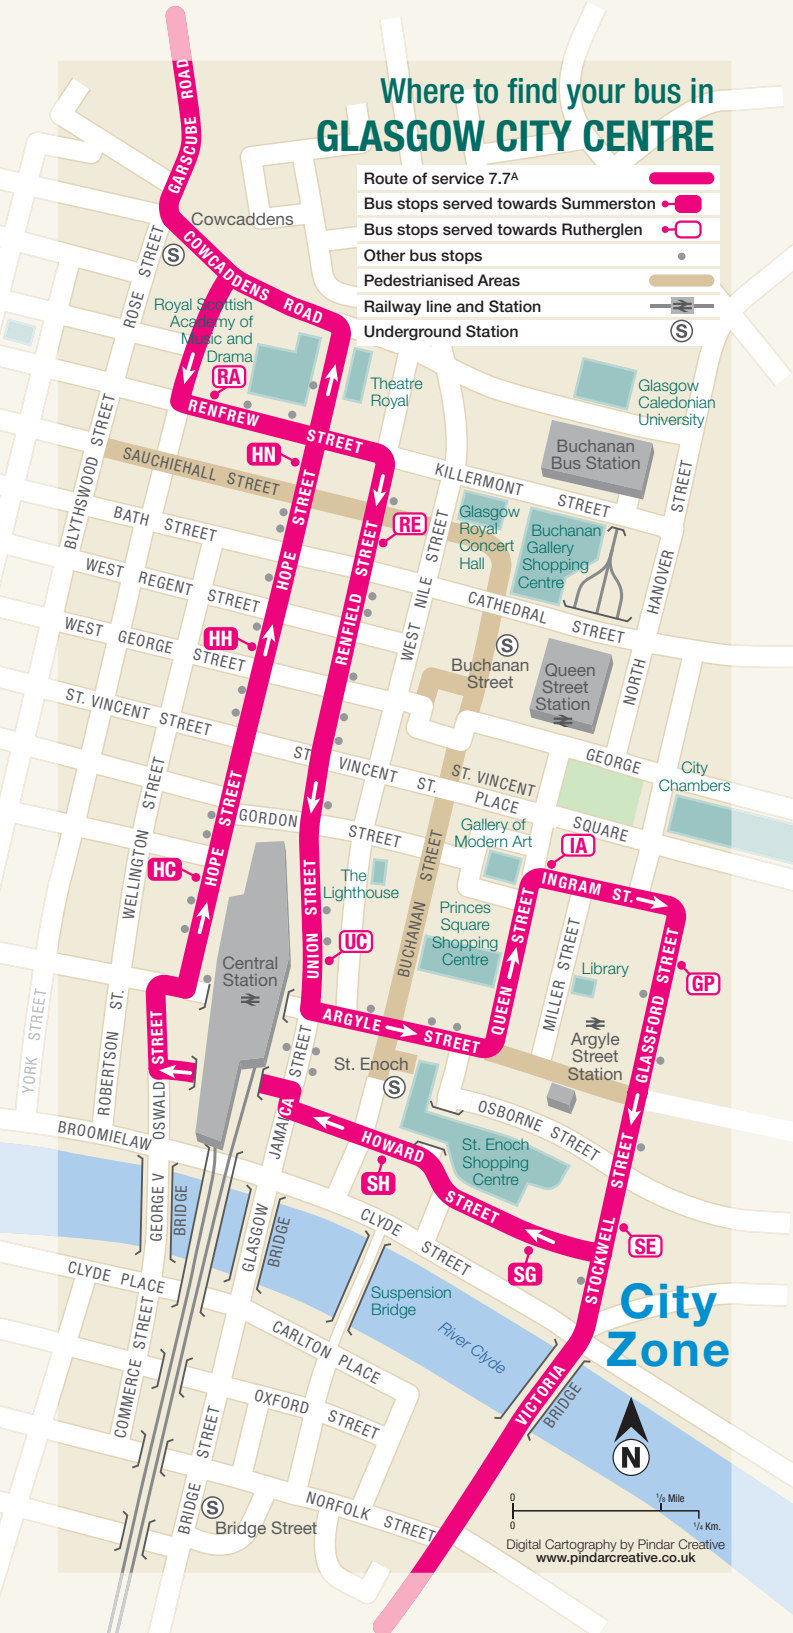

Where to find your bus in GLASGOW CITY CENTRE

Route of service 7.7A

Bus stops served towards Summerston

Bus stops served towards Rutherglen

Other bus stops

Pedestrianised Areas

Railway line and Station

Underground Station

**City
Zone**

Digital Cartography by Pindar Creative
www.pindarcreative.co.uk

7

7A

Route Map

Summerston

Cadder

Lambhill

Hamiltonhill

Port Dundas

Glasgow City Centre

City Zone

Route of Service 7.7A

Terminus Point

7

7A

Route Map

for continuation to Summerston, see centre pages

Route of Service 7.7A	
Terminus Point	