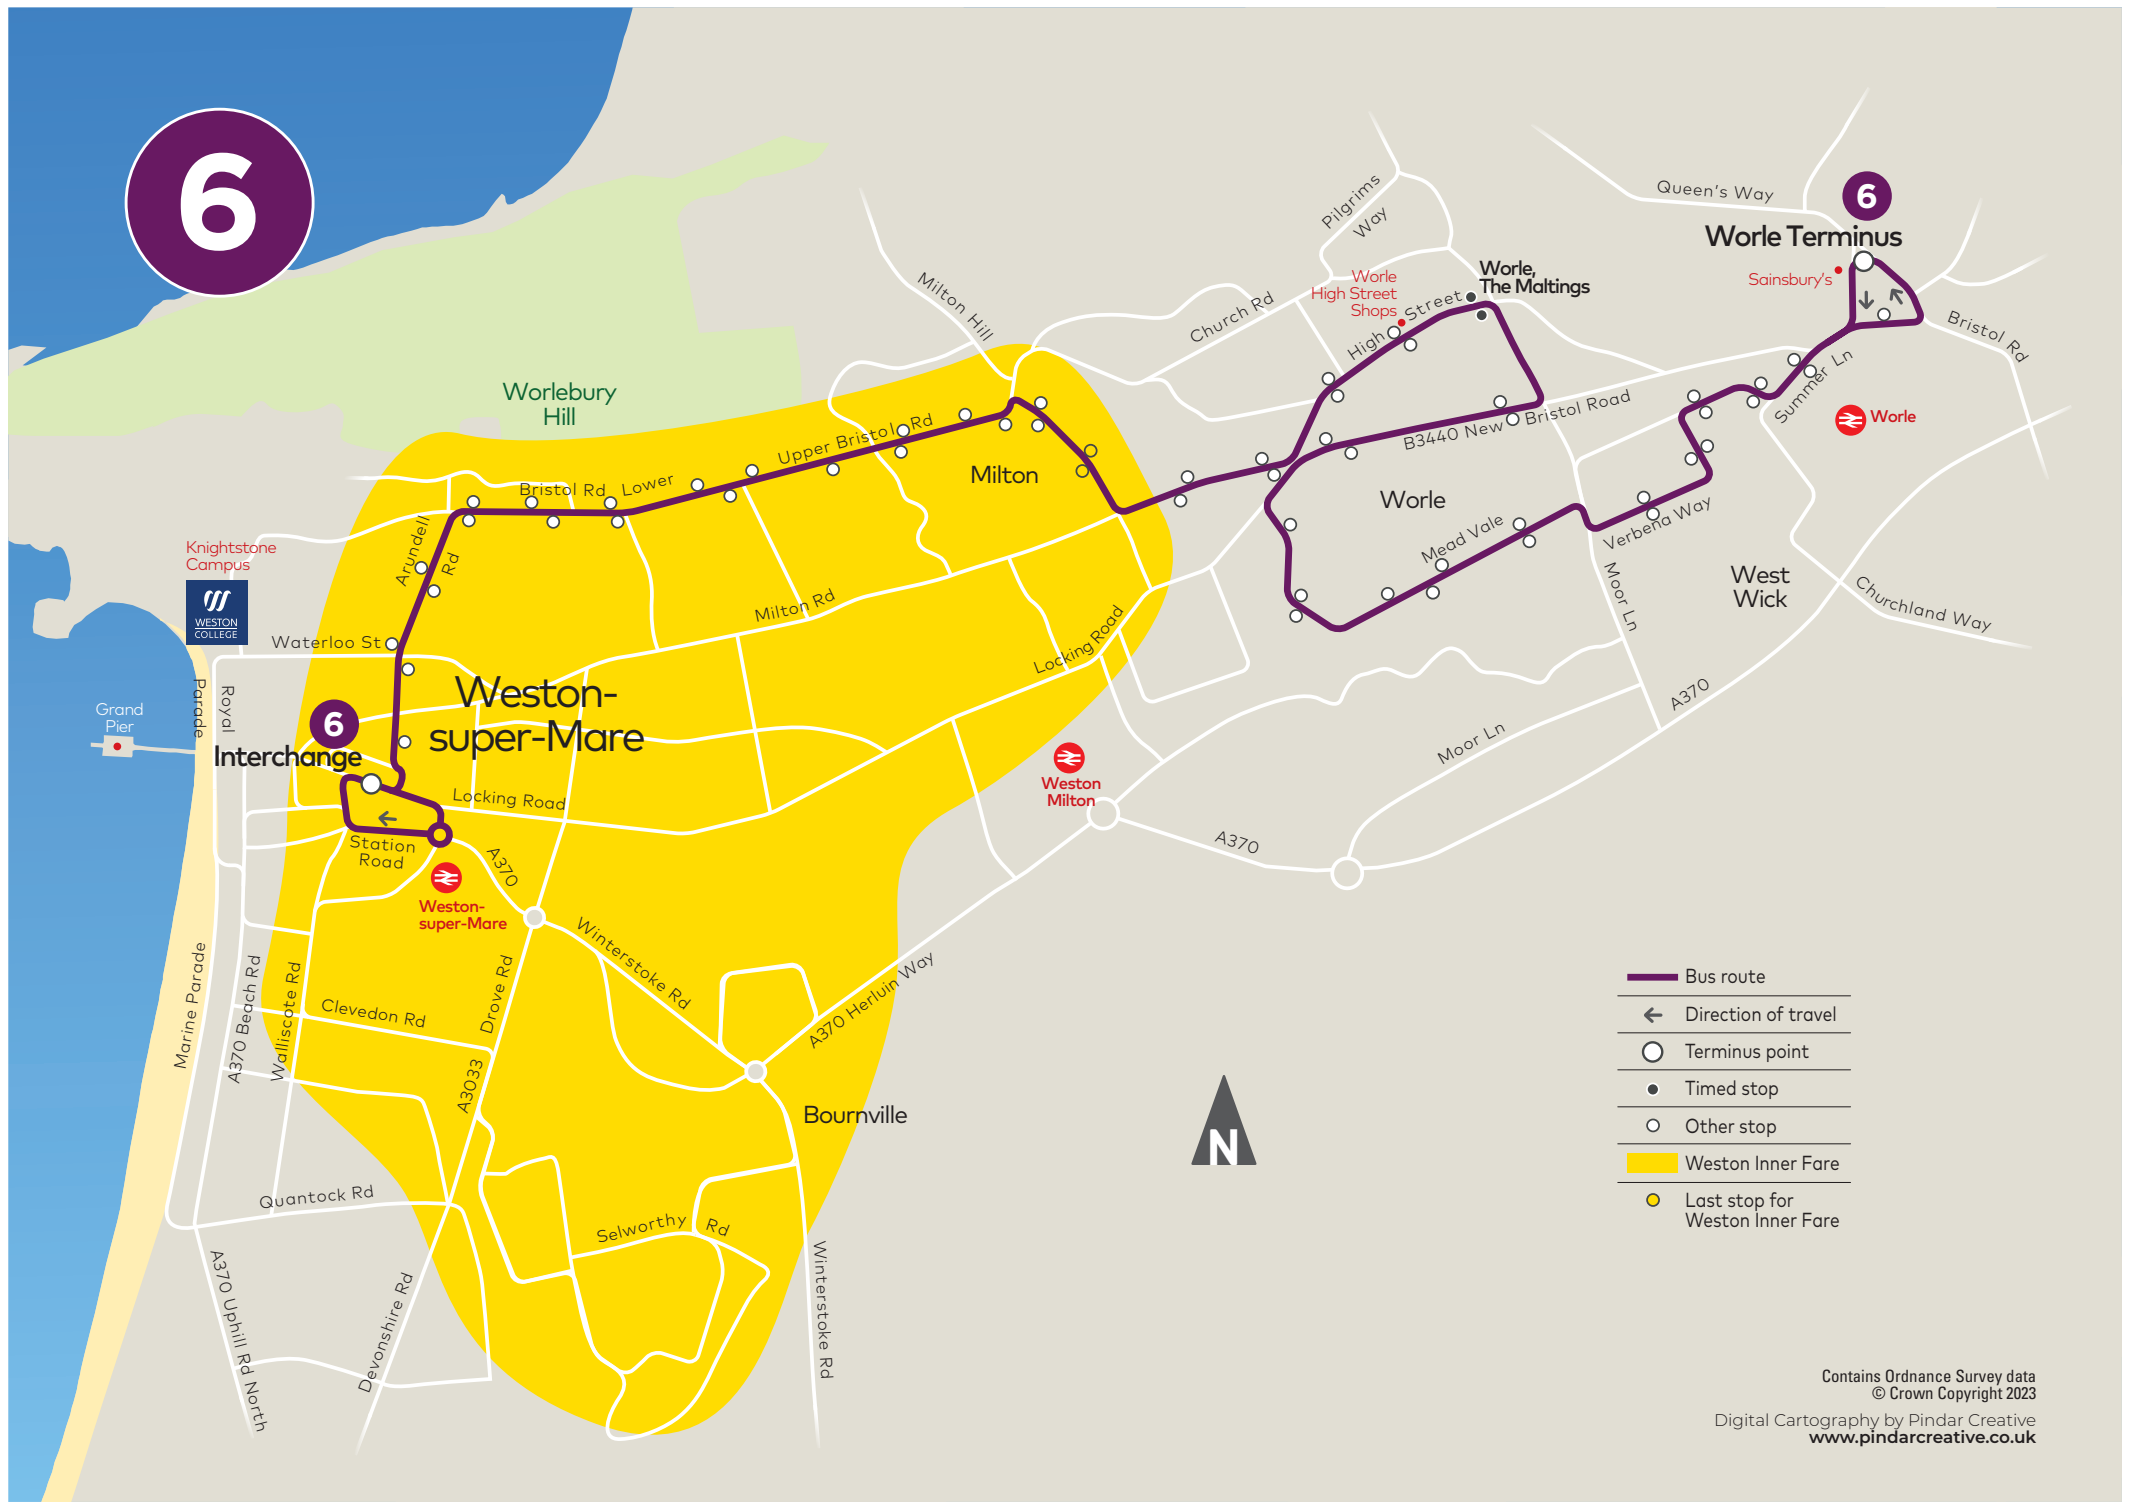

6

- Bus route
- Direction of travel
- Terminus point
- Timed stop
- Other stop
- Weston Inner Fare
- Last stop for Weston Inner Fare