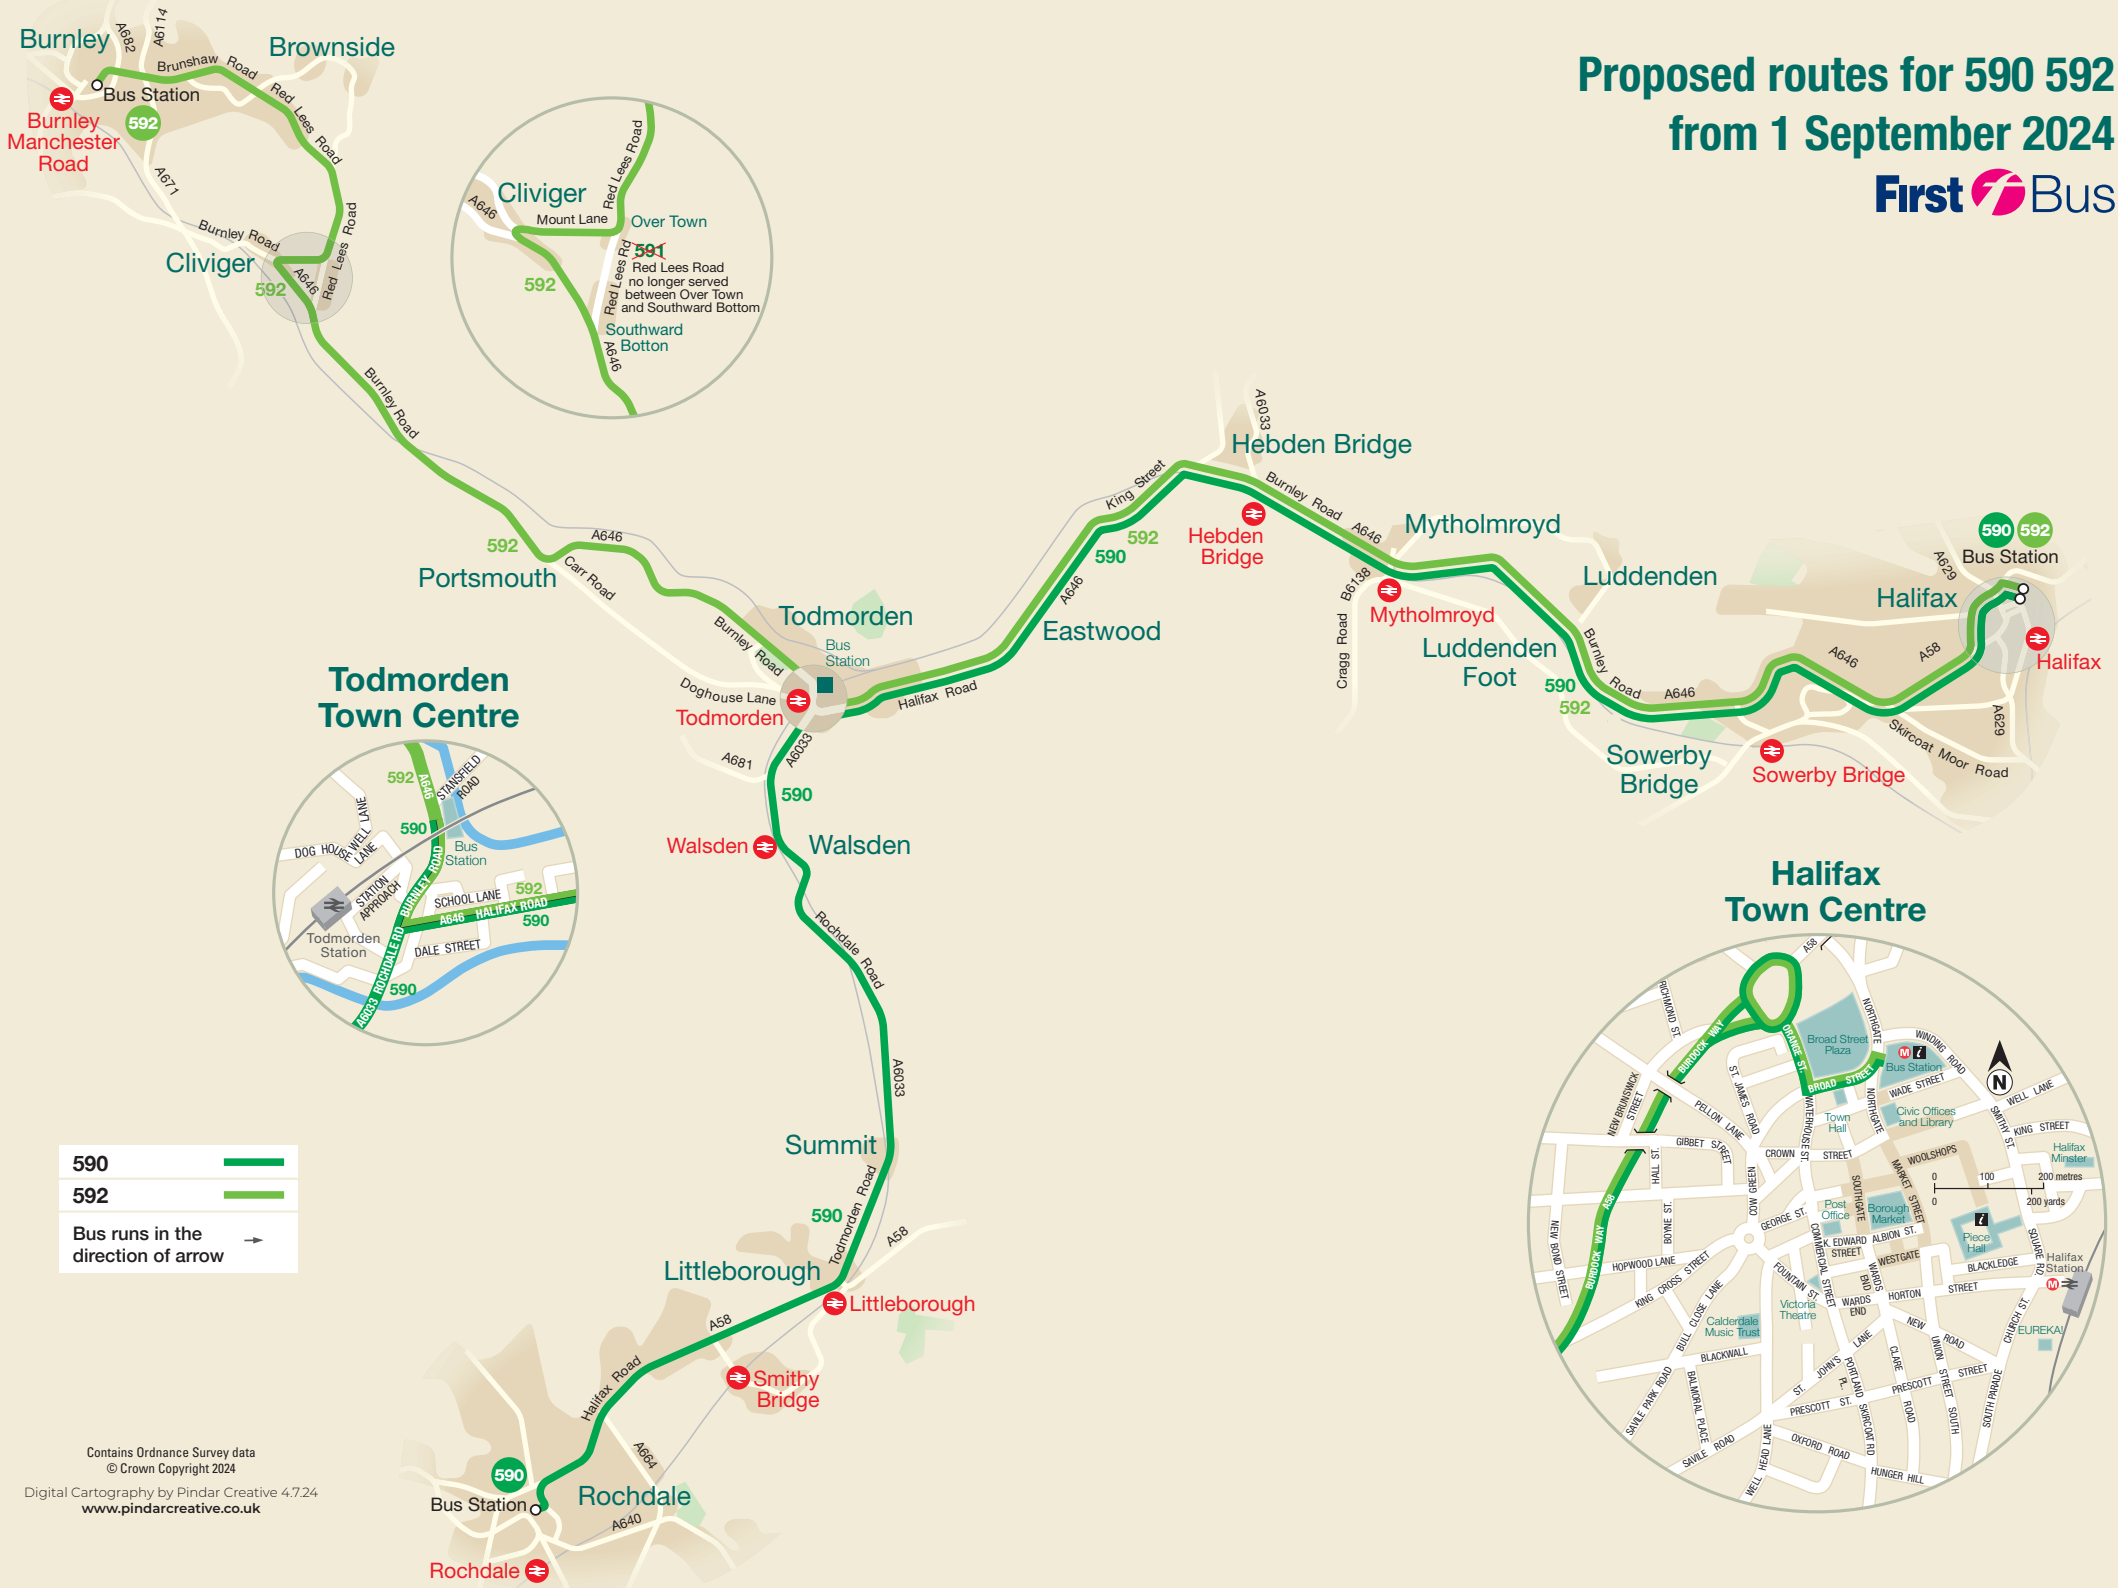

# Proposed routes for 590 592 from 1 September 2024

Contains Ordnance Survey data  
© Crown Copyright 2024  
Digital Cartography by Pindar Creative 4.7.24  
[www.pindarcreative.co.uk](http://www.pindarcreative.co.uk)