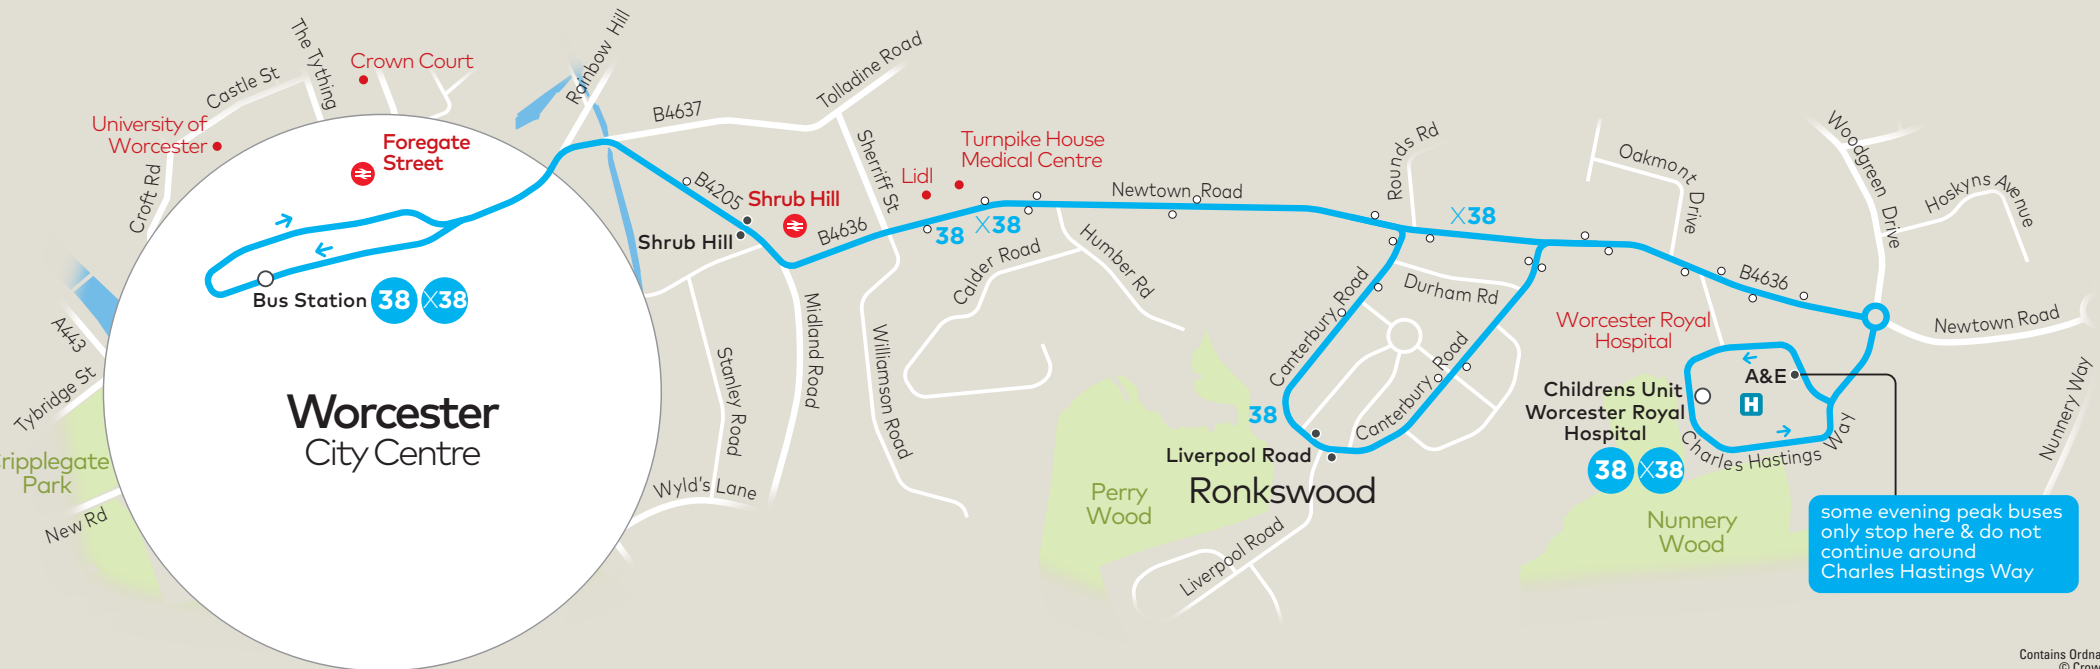

Service Number	38	38	38	38	38	38	38	38
Royal Hospital, A & E Unit	1809	1829	1847	1914	1944	2015	2045	2115
Royal Hospital Childrens Unit	1811	1831	1849	1916	1946	2017	2047	2117
Royal Hospital Childrens Unit	1812	1832	1852	1920	1950	2020	2050	2120
Ronkswood Liverpool Road	1817	1838	1857	1925	1956	2025	2055	2125
Shrub Hill Station	1822	1842	1901	1929	1959	2030	2100	2130
Worcester Bus Station	1830	1847	1907	1935	2007	2039	2109	2139

Service Number	38	38	38	38	38	38	38	38	38	38	38	
Royal Hospital, A & E Unit	1543	1613	1643	1712	1742	1812	1842	1912	1944	2017	2047	2117
Royal Hospital Childrens Unit	1545	1615	1645	1714	1744	1814	1844	1914	1946	2019	2049	2119
Royal Hospital Childrens Unit	1545	1615	1645	1715	1745	1815	1845	1917	1950	2020	2050	2120
Ronkswood Liverpool Road	1551	1621	1650	1720	1750	1820	1850	1922	1955	2025	2055	2125
Shrub Hill Station	1555	1625	1655	1725	1754	1824	1854	1926	1959	2029	2059	2129
Worcester Bus Station	1601	1631	1701	1731	1800	1830	1900	1931	2004	2034	2104	2134

Sunday and Public Holidays (except Christmas Day, Boxing Day and New Year's Day)

Service Number	38	38	38	38	38	38	38	38	38	38	
Royal Hospital, A & E Unit	0829	0929	1029	1129	1229	1329	1429	1529	1629	1729	1829
Royal Hospital Childrens Unit	0831	0931	1031	1131	1231	1331	1431	1531	1631	1731	1831
Royal Hospital Childrens Unit	0833	0933	1033	1133	1233	1333	1433	1533	1633	1733	1833
Ronkswood Liverpool Road	0837	0937	1037	1137	1237	1337	1437	1537	1637	1737	1837
Shrub Hill Station	0843	0943	1043	1143	1243	1343	1443	1543	1643	1743	1843
Worcester Bus Station	0850	0950	1050	1150	1250	1350	1450	1550	1650	1750	1850

Worcester City Centre

- Bus route
- ← Direction of travel
- Terminus point
- Timed stop
- Bus stop

some evening peak buses only stop here & do not continue around Charles Hastings Way