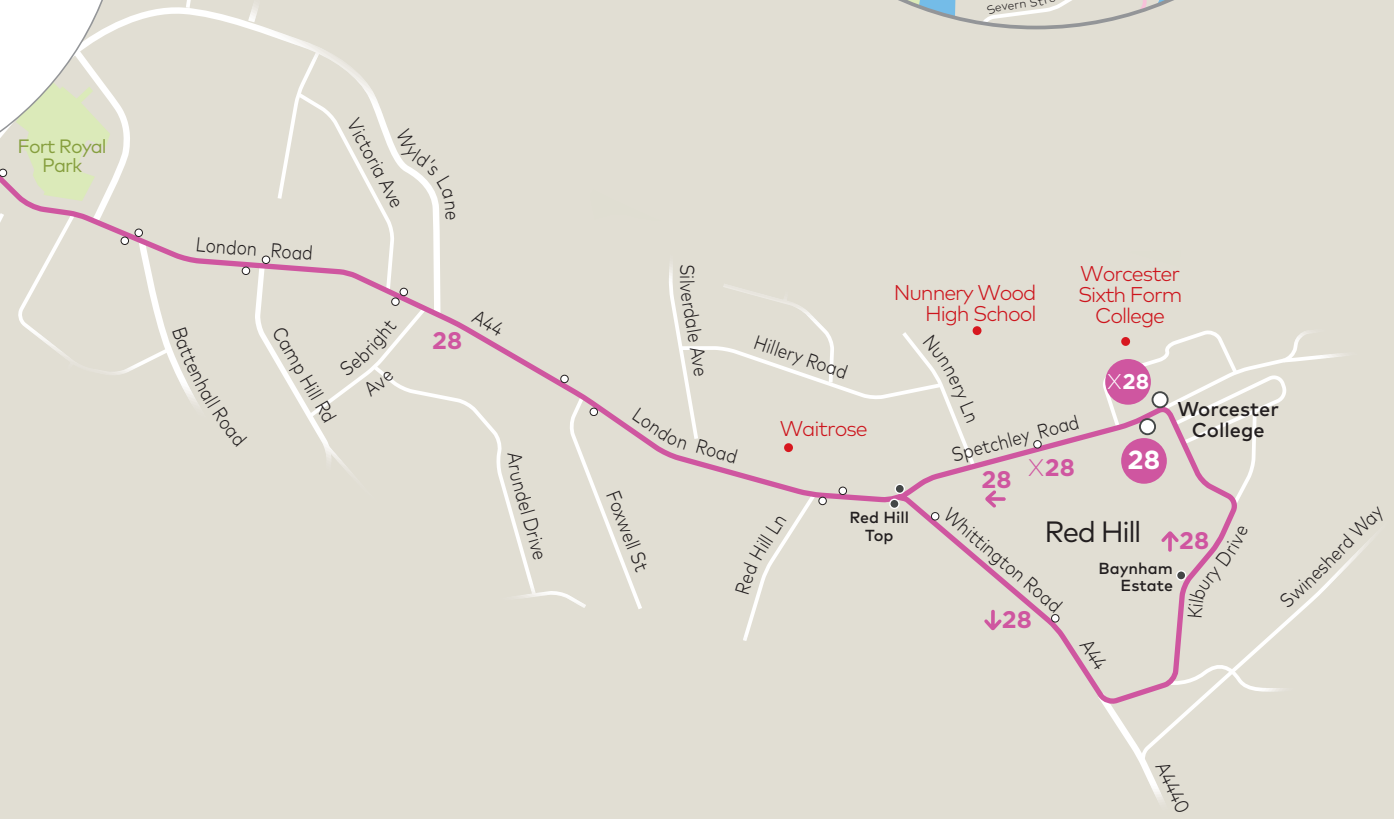

Note: SD - Schooldays only ♦ - This journey continues to Catshill as Service 144 on Schooldays – The connection is guaranteed.

Saturday (except Public Holidays)

Service Number	28	28	28	28	28	28	28	
Baynham Estate, Kilbury Drive	0956	1056	1157	1300	1401	1501	1600	1700
Sixth Form College	0959	1059	1200	1303	1404	1504	1603	1703
Red Hill Top	1001	1101	1202	1305	1406	1506	1605	1705
Worcester Bus Station	1012	1112	1215	1317	1418	1517	1616	1716

No service Sunday or Public Holidays

For services along London Road on Sundays and Public Holidays see our service X50.

28 X28

Worcester City Centre

- 28 X28 Bus route
- ← Direction of travel
- Terminus point
- Timed stop
- Bus stop