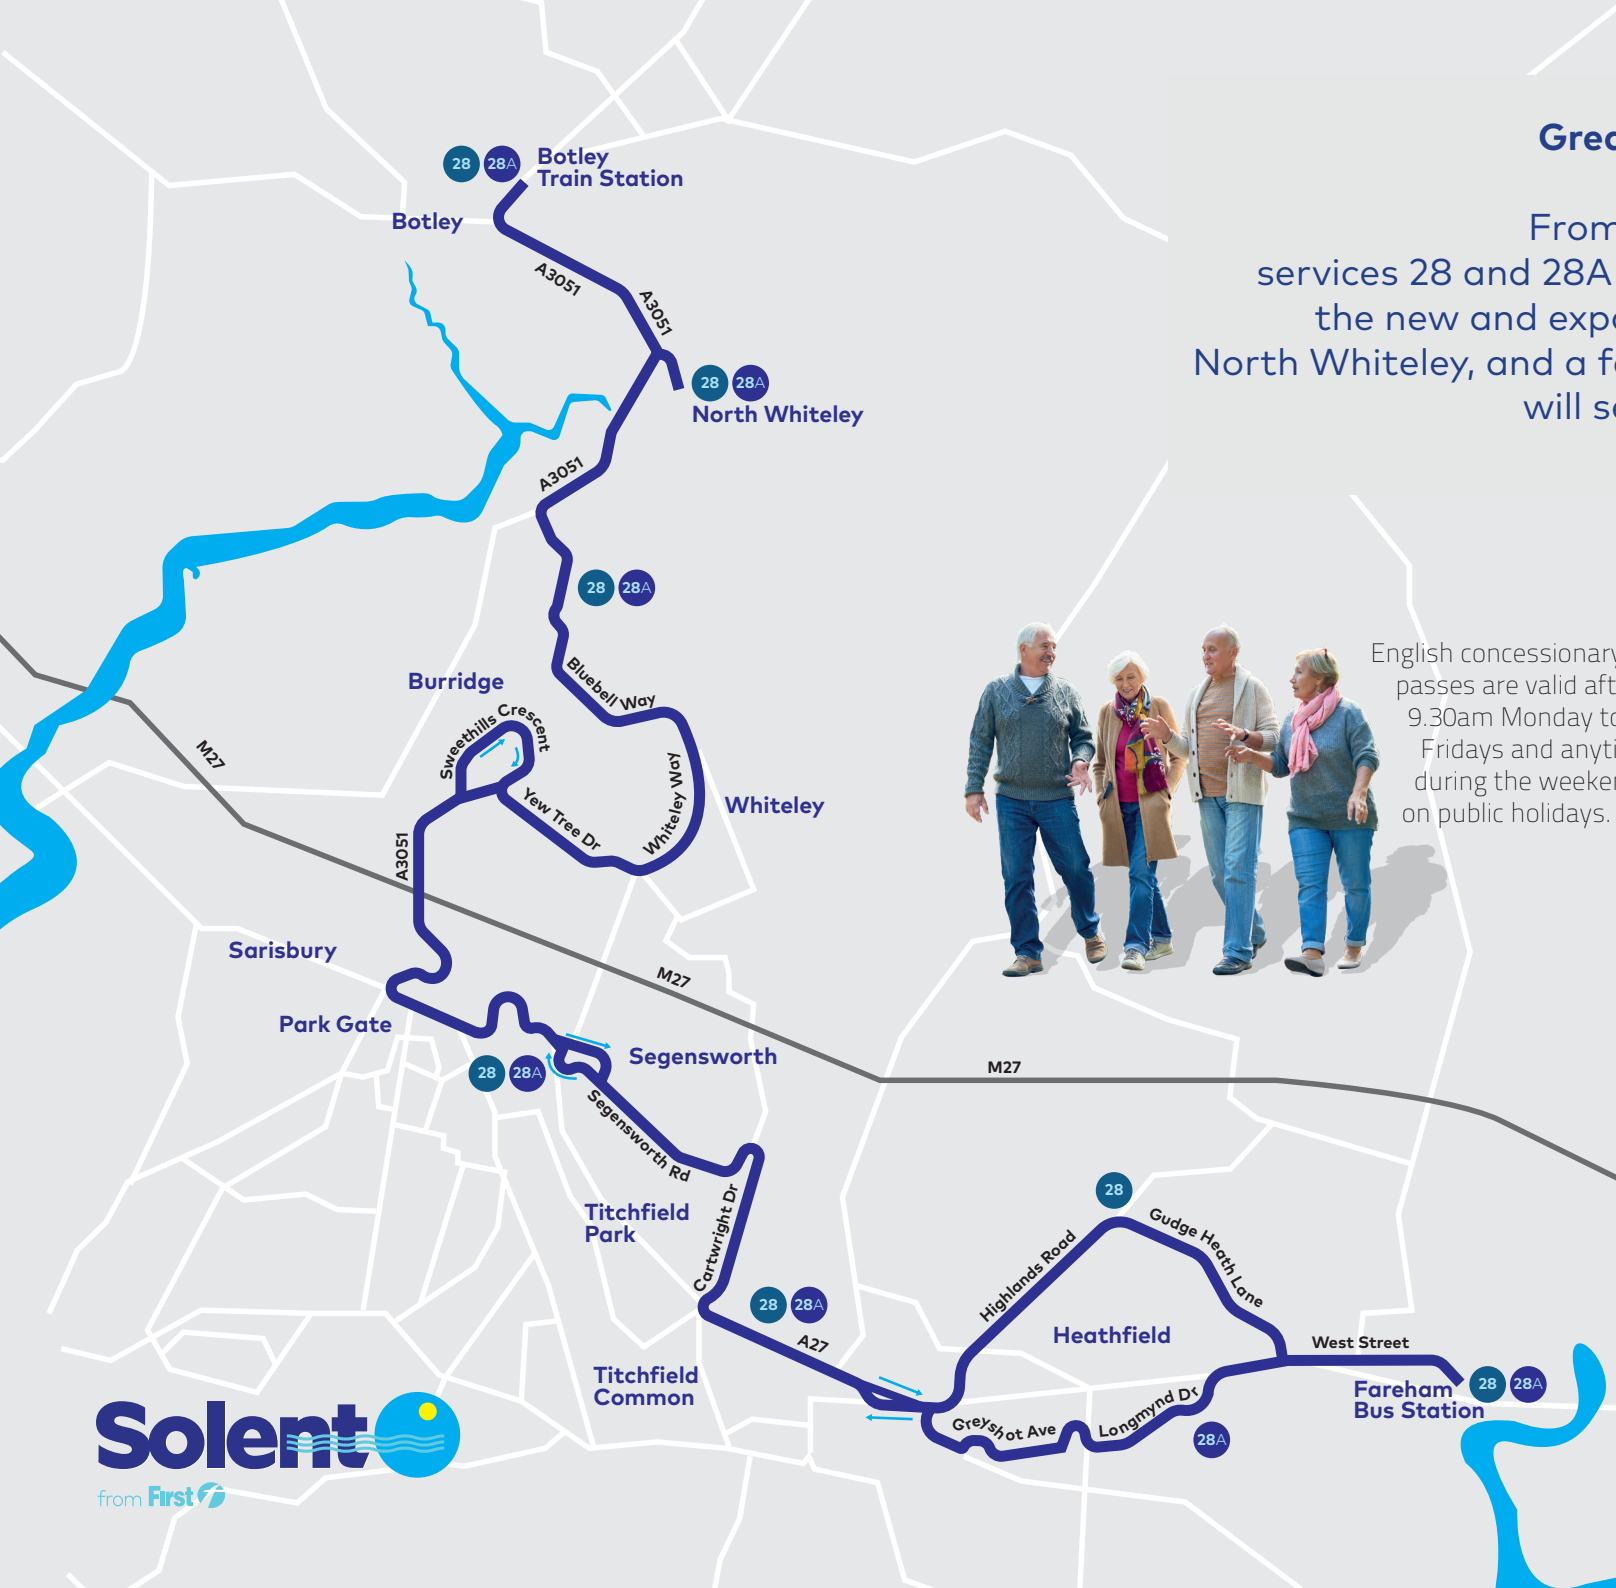

Saturdays

Service No	28A	28A	28A	28A	28A	28A	28A
Fareham Bus Station Stand B	09:05	10:05	11:05	12:05	13:05	15:35	17:35
Greyscott Avenue Shops	09:15	10:15	11:15	12:15	13:15	15:45	17:45
Office For National Statistics	09:25	10:25	11:25	12:25	13:25	15:55	17:55
Park Gate	09:33	10:33	11:33	12:33	13:33	16:03	18:03
Swanwick Station	09:35	10:35	11:35	12:35	13:35	16:05	18:05
Whiteley Solent Hotel	09:43	10:43	11:43	12:43	13:43	16:13	18:13
Curbridge Horse & Jockey	09:53	10:53	11:53	12:53	13:53	16:23	18:23
North Whiteley Skipper Road	09:55	10:55	11:55	12:55	13:55	16:25	18:25

Service No	28A	28A	28A	28A	28A	28A	28A
North Whiteley Skipper Road	07:51	09:03	10:03	11:03	12:03	13:03	14:03
Curbridge Horse & Jockey	07:53	09:05	10:05	11:05	12:05	13:05	14:05
Whiteley Solent Hotel	08:02	09:14	10:14	11:14	12:14	13:14	14:14
⇨ Swanwick Station	08:10	09:22	10:22	11:22	12:22	13:22	14:22
Park Gate	08:12	09:24	10:24	11:24	12:24	13:24	14:24
Office For National Statistics	08:19	09:31	10:31	11:31	12:31	13:31	14:31
Greyscott Avenue Shops	08:28	09:40	10:40	11:40	12:40	13:40	14:40
Fareham Bus Station	08:39	09:51	10:51	11:51	12:51	13:51	14:51

turn over for route map

This service does not operate on Sundays

Now serving North Whiteley!

timetable and map

from 9 January 2023

Great news! We're extending!

From Sunday 8 January 2023, services 28 and 28A will be extended to serve the new and expanding residential area in North Whiteley, and a few journeys on weekdays will serve Botley Train Station.