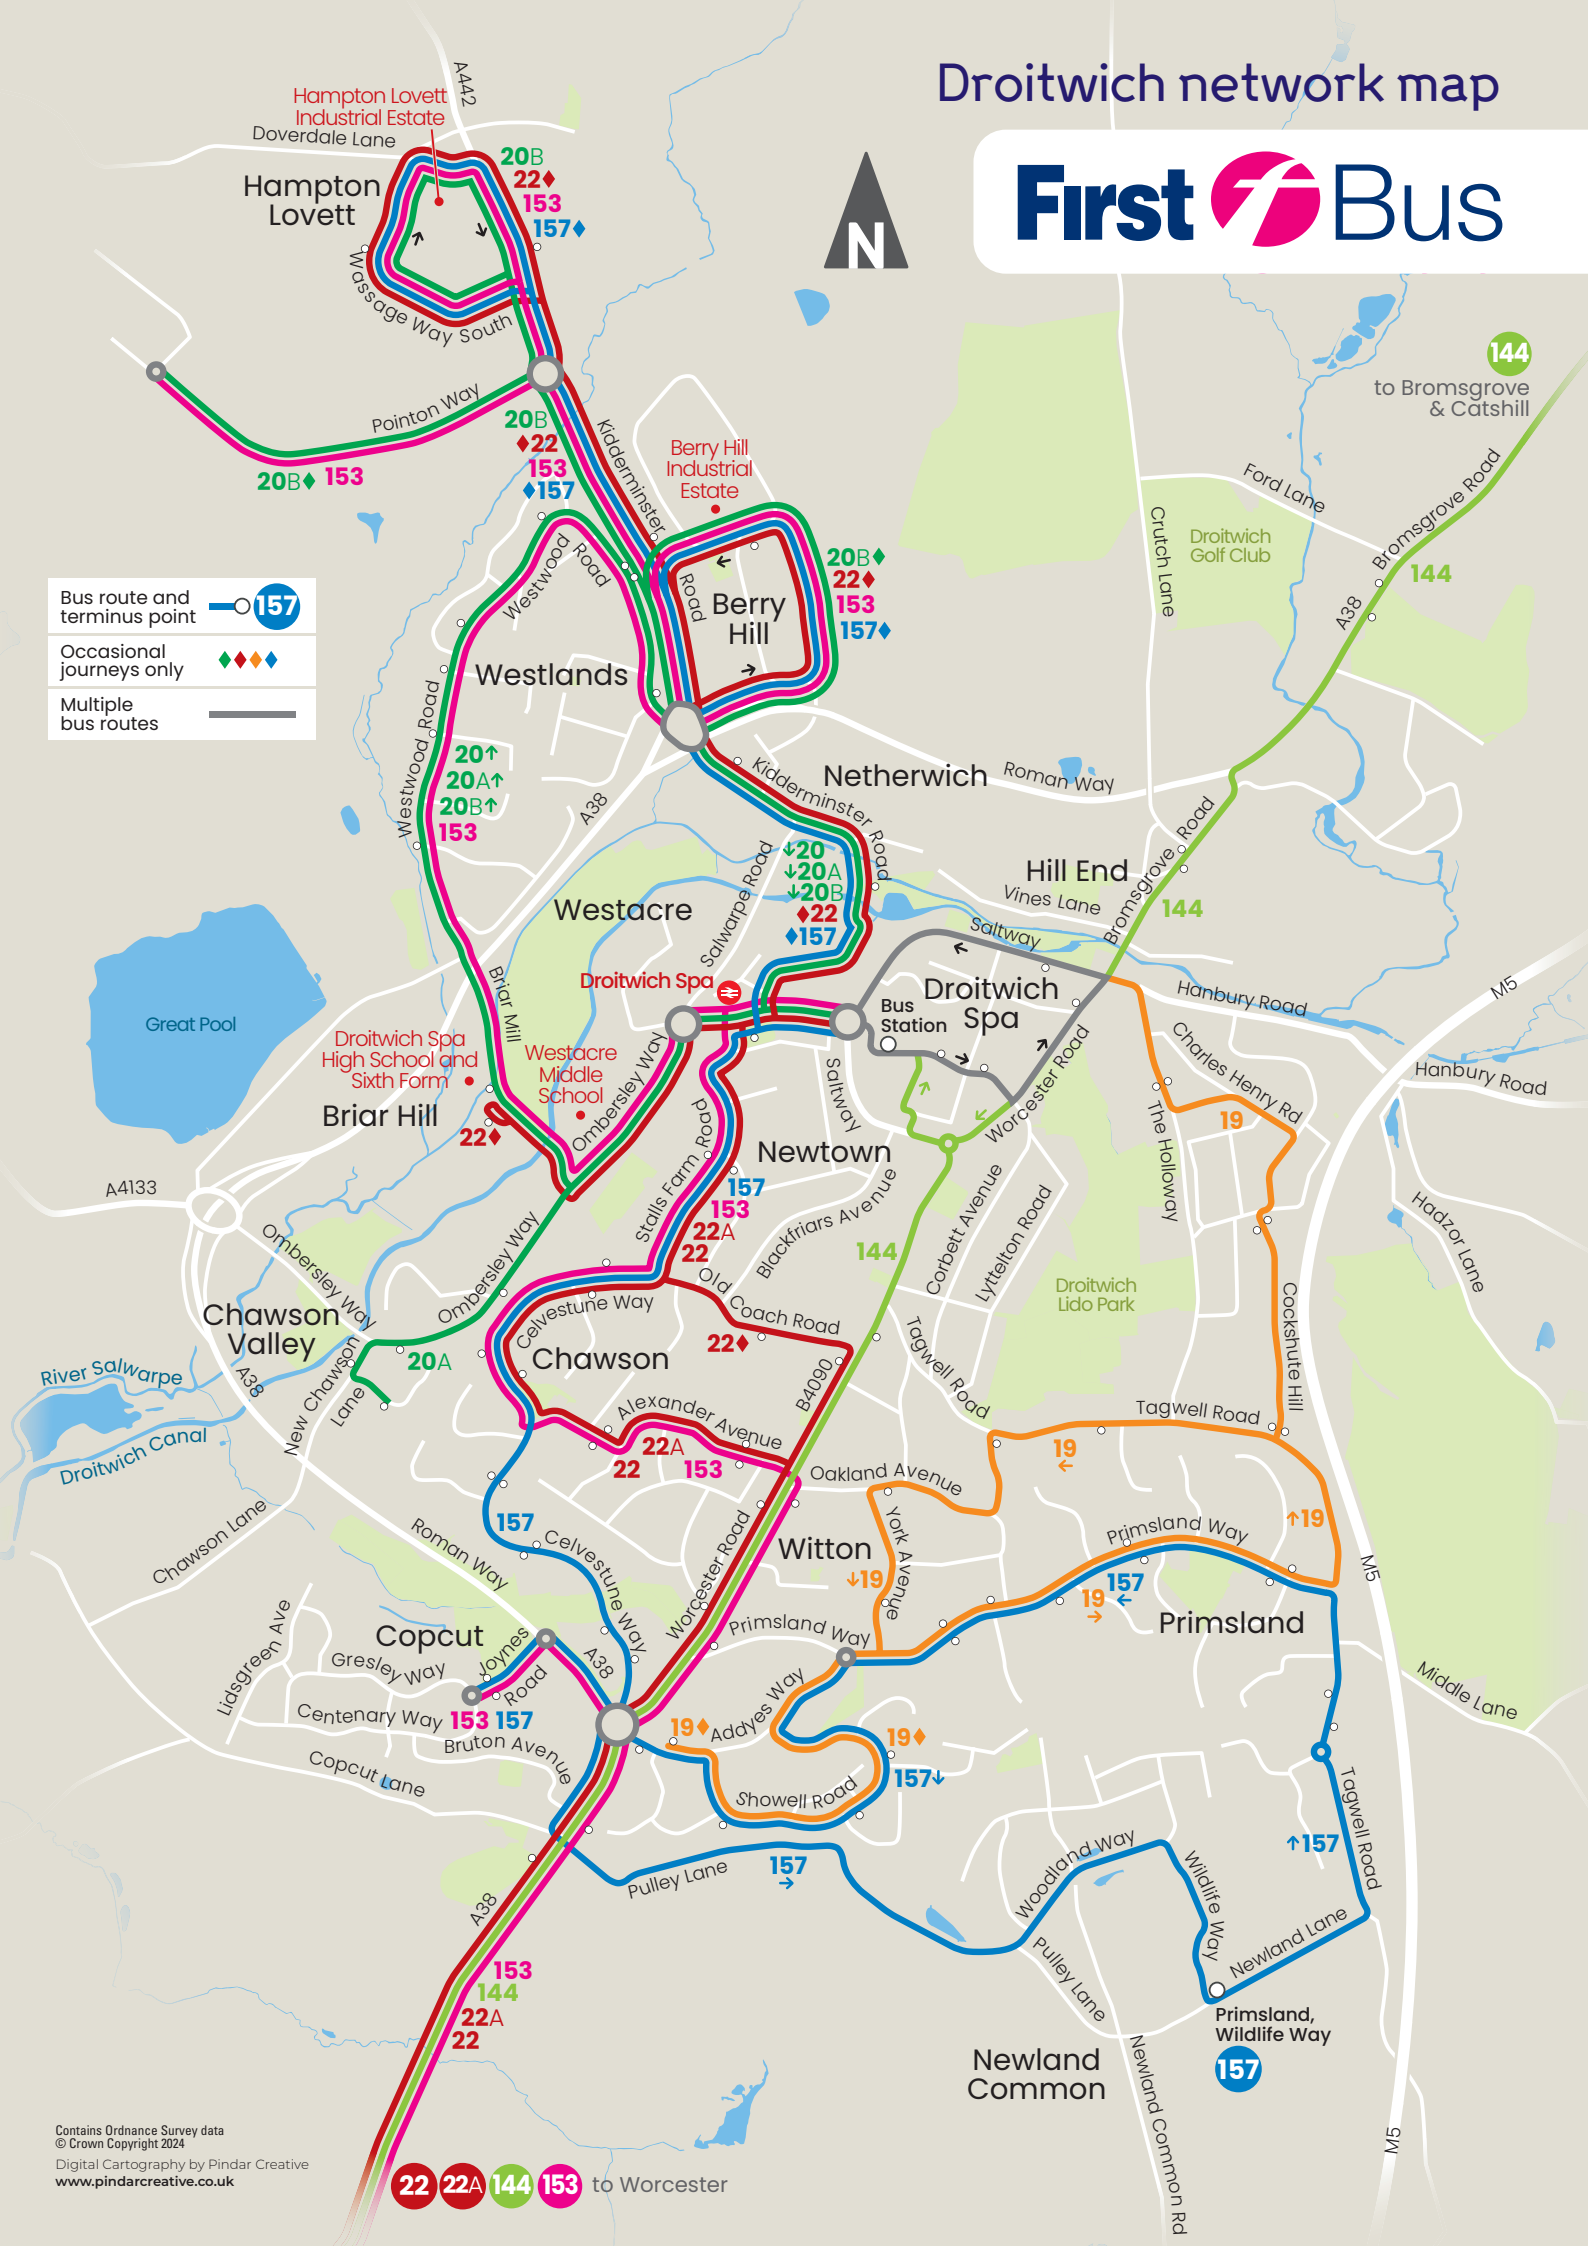

Droitwich network map

Bus route and terminus point	
Occasional journeys only	
Multiple bus routes	

Contains Ordnance Survey data
© Crown Copyright 2024
Digital Cartography by Pindar Creative
www.pindarcreative.co.uk

22 22A 144 153 to Worcester