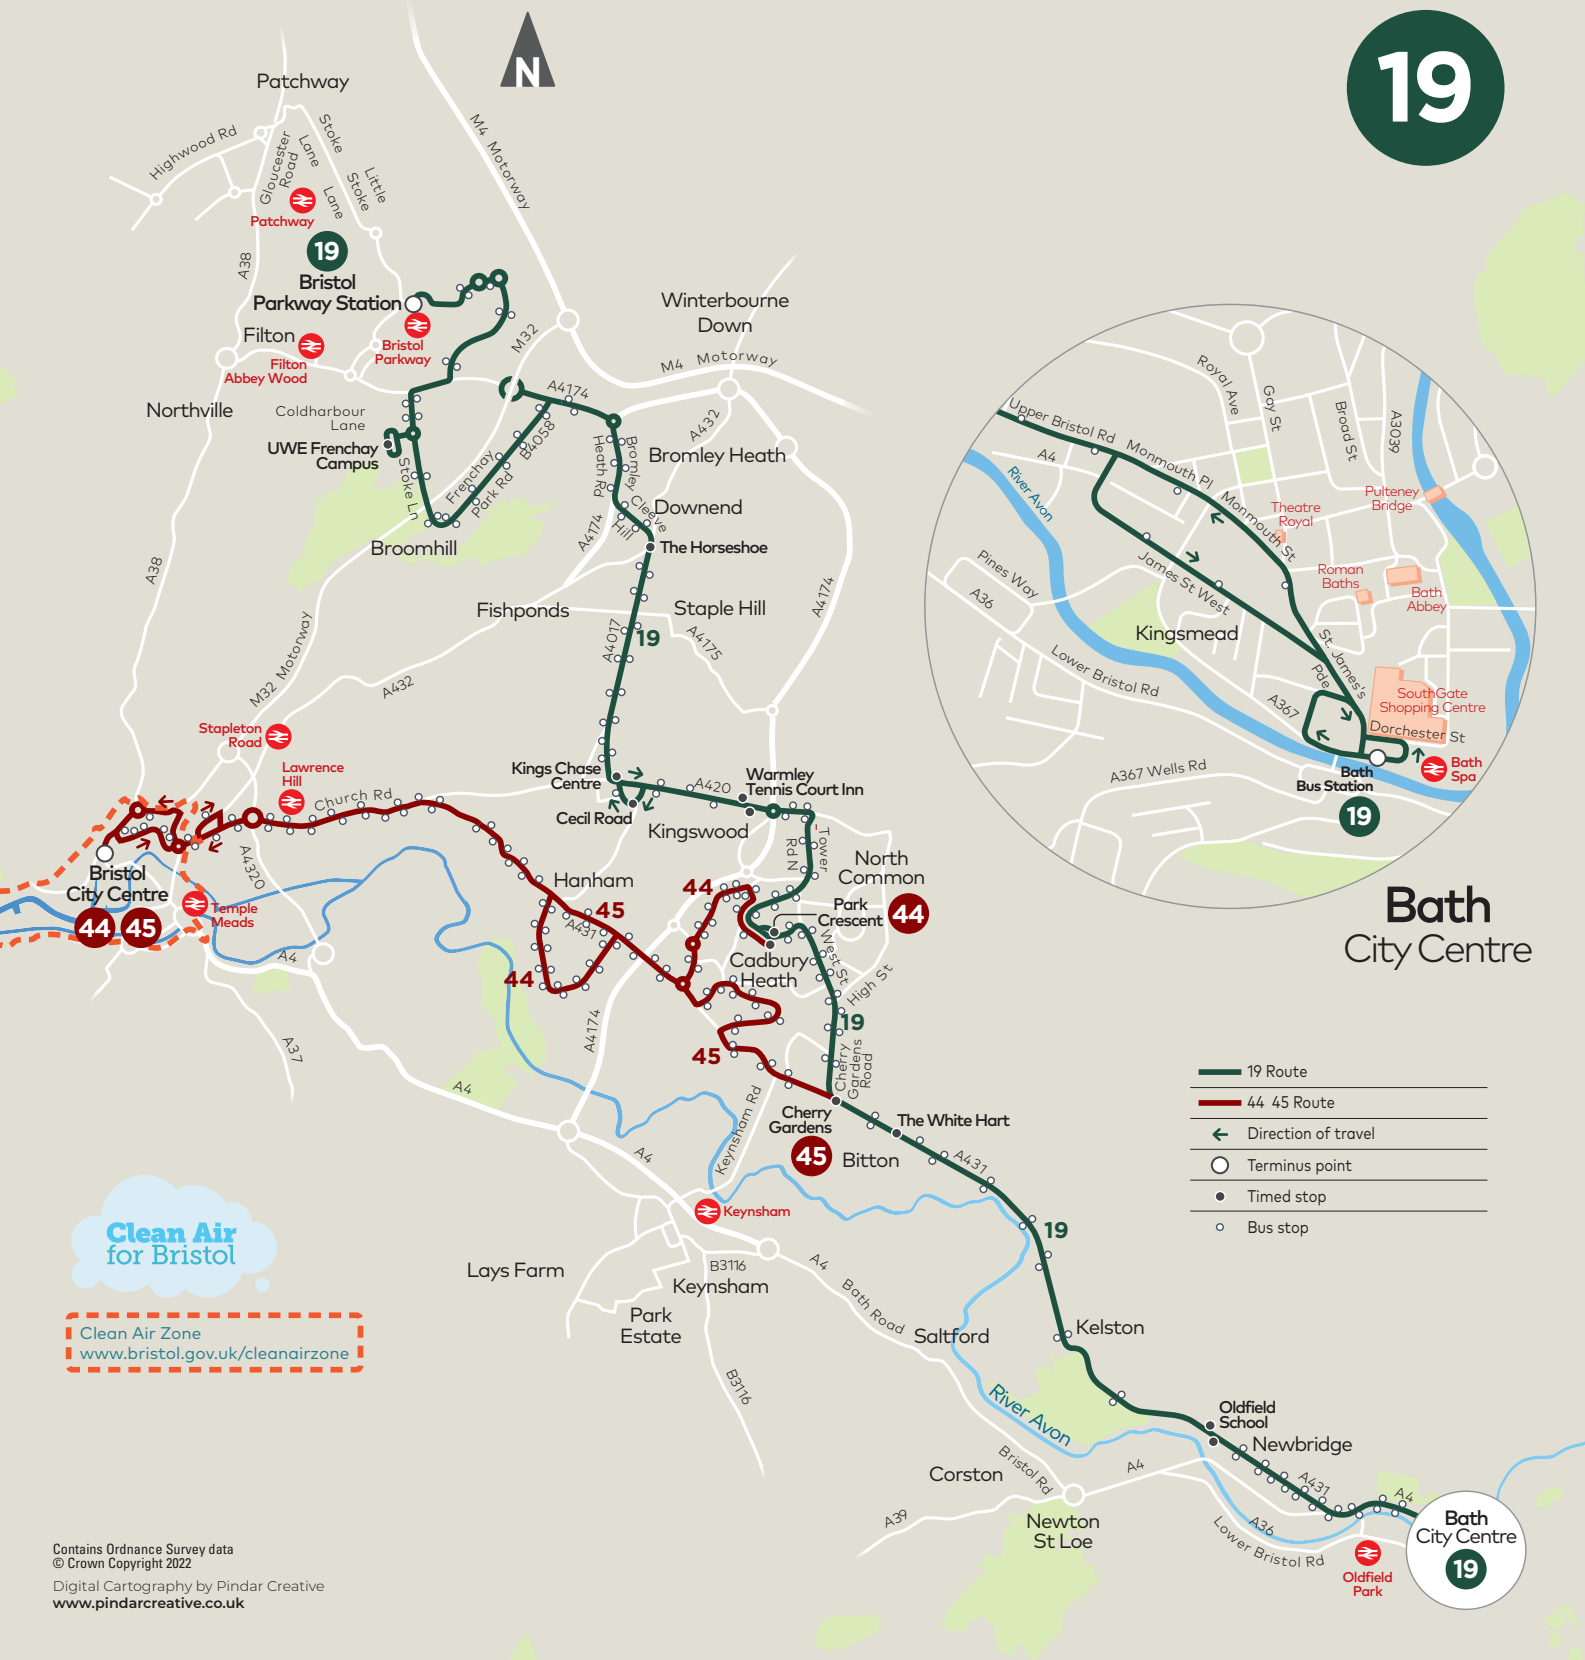

For onward connections from Bath to Bristol City Centre, please change to service 45 at Cherry Gardens.