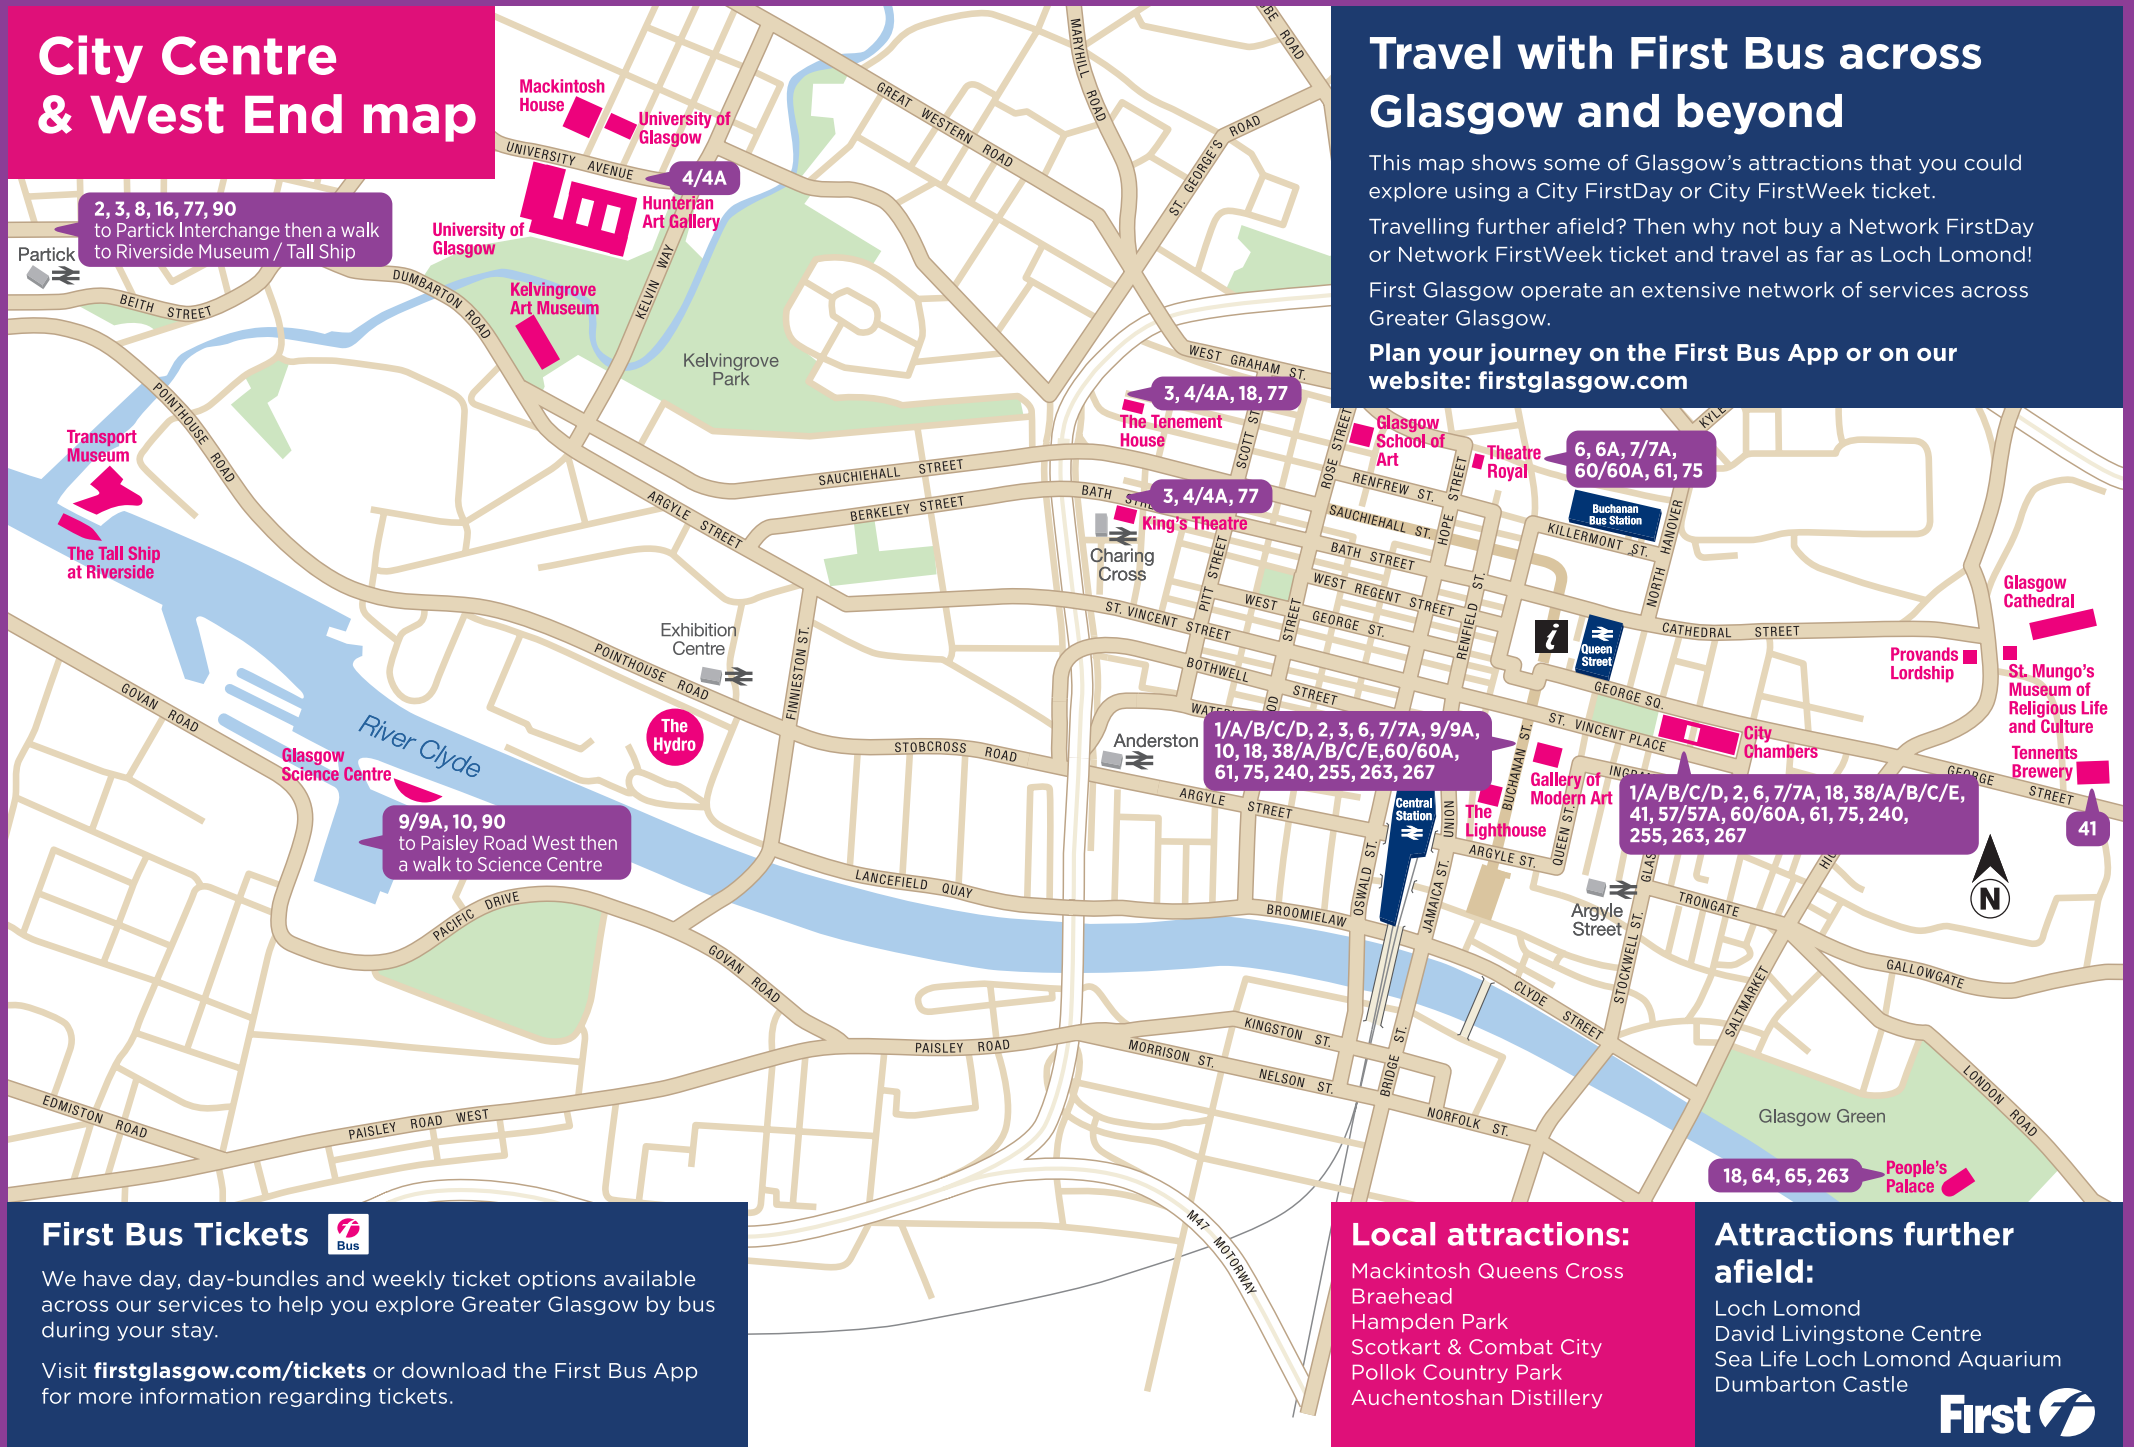

City Centre & West End map

2, 3, 8, 16, 77, 90
to Partick Interchange then a walk to Riverside Museum / Tall Ship

Transport Museum

The Tall Ship at Riverside

Glasgow Science Centre

9/9A, 10, 90
to Paisley Road West then a walk to Science Centre

The Hydro

Exhibition Centre

1/A/B/C/D, 2, 3, 6, 7/7A, 9/9A, 10, 18, 38/A/B/C/E, 60/60A, 61, 75, 240, 255, 263, 267

3, 4/4A, 77
King's Theatre

3, 4/4A, 18, 77
The Tenement House

Plan your journey on the First Bus App or on our website: firstglasgow.com

Travel with First Bus across Glasgow and beyond

This map shows some of Glasgow's attractions that you could explore using a City FirstDay or City FirstWeek ticket.

Travelling further afield? Then why not buy a Network FirstDay or Network FirstWeek ticket and travel as far as Loch Lomond!

First Glasgow operate an extensive network of services across Greater Glasgow.

Plan your journey on the First Bus App or on our website: firstglasgow.com

6, 6A, 7/7A, 60/60A, 61, 75
Theatre Royal

3, 4/4A, 77
Charing Cross

6, 6A, 7/7A, 60/60A, 61, 75
Glasgow School of Art

6, 6A, 7/7A, 60/60A, 61, 75
Buchanan Bus Station

6, 6A, 7/7A, 60/60A, 61, 75
KILLERMONT ST.

6, 6A, 7/7A, 60/60A, 61, 75
NORTH HANOVER

6, 6A, 7/7A, 60/60A, 61, 75
CATHEDRAL STREET

6, 6A, 7/7A, 60/60A, 61, 75
Queen Street

6, 6A, 7/7A, 60/60A, 61, 75
George St.

6, 6A, 7/7A, 60/60A, 61, 75
ST. VINCENT PLACE

6, 6A, 7/7A, 60/60A, 61, 75
City Chambers

6, 6A, 7/7A, 60/60A, 61, 75
The Lighthouse

6, 6A, 7/7A, 60/60A, 61, 75
Gallery of Modern Art

6, 6A, 7/7A, 60/60A, 61, 75
Central Station

6, 6A, 7/7A, 60/60A, 61, 75
Argyle Street

6, 6A, 7/7A, 60/60A, 61, 75
TRONGATE

6, 6A, 7/7A, 60/60A, 61, 75
SALTMARKET

6, 6A, 7/7A, 60/60A, 61, 75
Glasgow Green

6, 6A, 7/7A, 60/60A, 61, 75
18, 64, 65, 263
People's Palace

6, 6A, 7/7A, 60/60A, 61, 75
41

6, 6A, 7/7A, 60/60A, 61, 75
Glasgow Cathedral

6, 6A, 7/7A, 60/60A, 61, 75
Provands Lordship

6, 6A, 7/7A, 60/60A, 61, 75
Tennents Brewery

First Bus Tickets

We have day, day-bundles and weekly ticket options available across our services to help you explore Greater Glasgow by bus during your stay.

Visit firstglasgow.com/tickets or download the First Bus App for more information regarding tickets.

Local attractions:

- Mackintosh Queens Cross
- Braehead
- Hampden Park
- Scotkart & Combat City
- Pollok Country Park
- Auchentoshan Distillery

Attractions further afield:

- Loch Lomond
- David Livingstone Centre
- Sea Life Loch Lomond Aquarium
- Dumbarton Castle