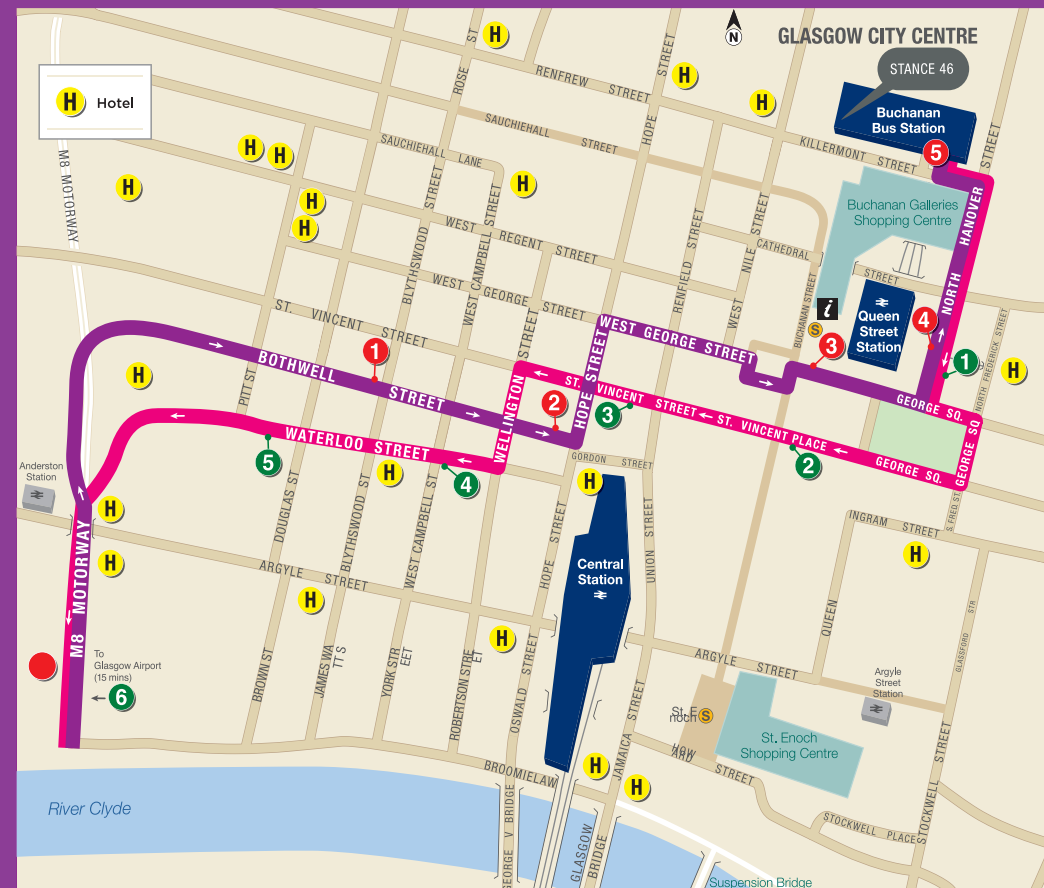

Glasgow Airport Express Service 500 is the fastest link between Glasgow Airport and the City Centre, via the M8 motorway.

City Centre stops:

- Bothwell St at Blythswood Street and Charing Cross
- Hope Street at Central Station and Waterloo Lane
- Queen Street Station and Dundas Street
- North Hanover Street
- Buchanan Bus Station

When travelling to Glasgow Airport we make five City Centre pick-ups after departing Buchanan Bus Station. These stops are shown in green on the map below.

Bus Stops BUCHANAN BUS STATION TO GLASGOW AIRPORT	
1	North Hanover Street
2	St Vincent Place
3	St Vincent Street
4	Waterloo Street
5	Waterloo Street
6	Glasgow Airport

Glasgow Airport - City: 15 mins
Glasgow Airport - Buchanan Bus Station: 25 mins

Bus Stops GLASGOW AIRPORT TO BUCHANAN BUS STATION	
1	Bothwell Street
2	Bothwell Street at Hope Street (near Central Station)
3	George Square at Queen Street Station
4	North Hanover Street
5	Buchanan Bus Station

City Centre & West End map

2, 3, 8, 16, 77, 90
to Partick Interchange then a walk to Riverside Museum / Tall Ship

Transport Museum

The Tall Ship at Riverside

Glasgow Science Centre

9/9A, 10, 90
to Paisley Road West then a walk to Science Centre