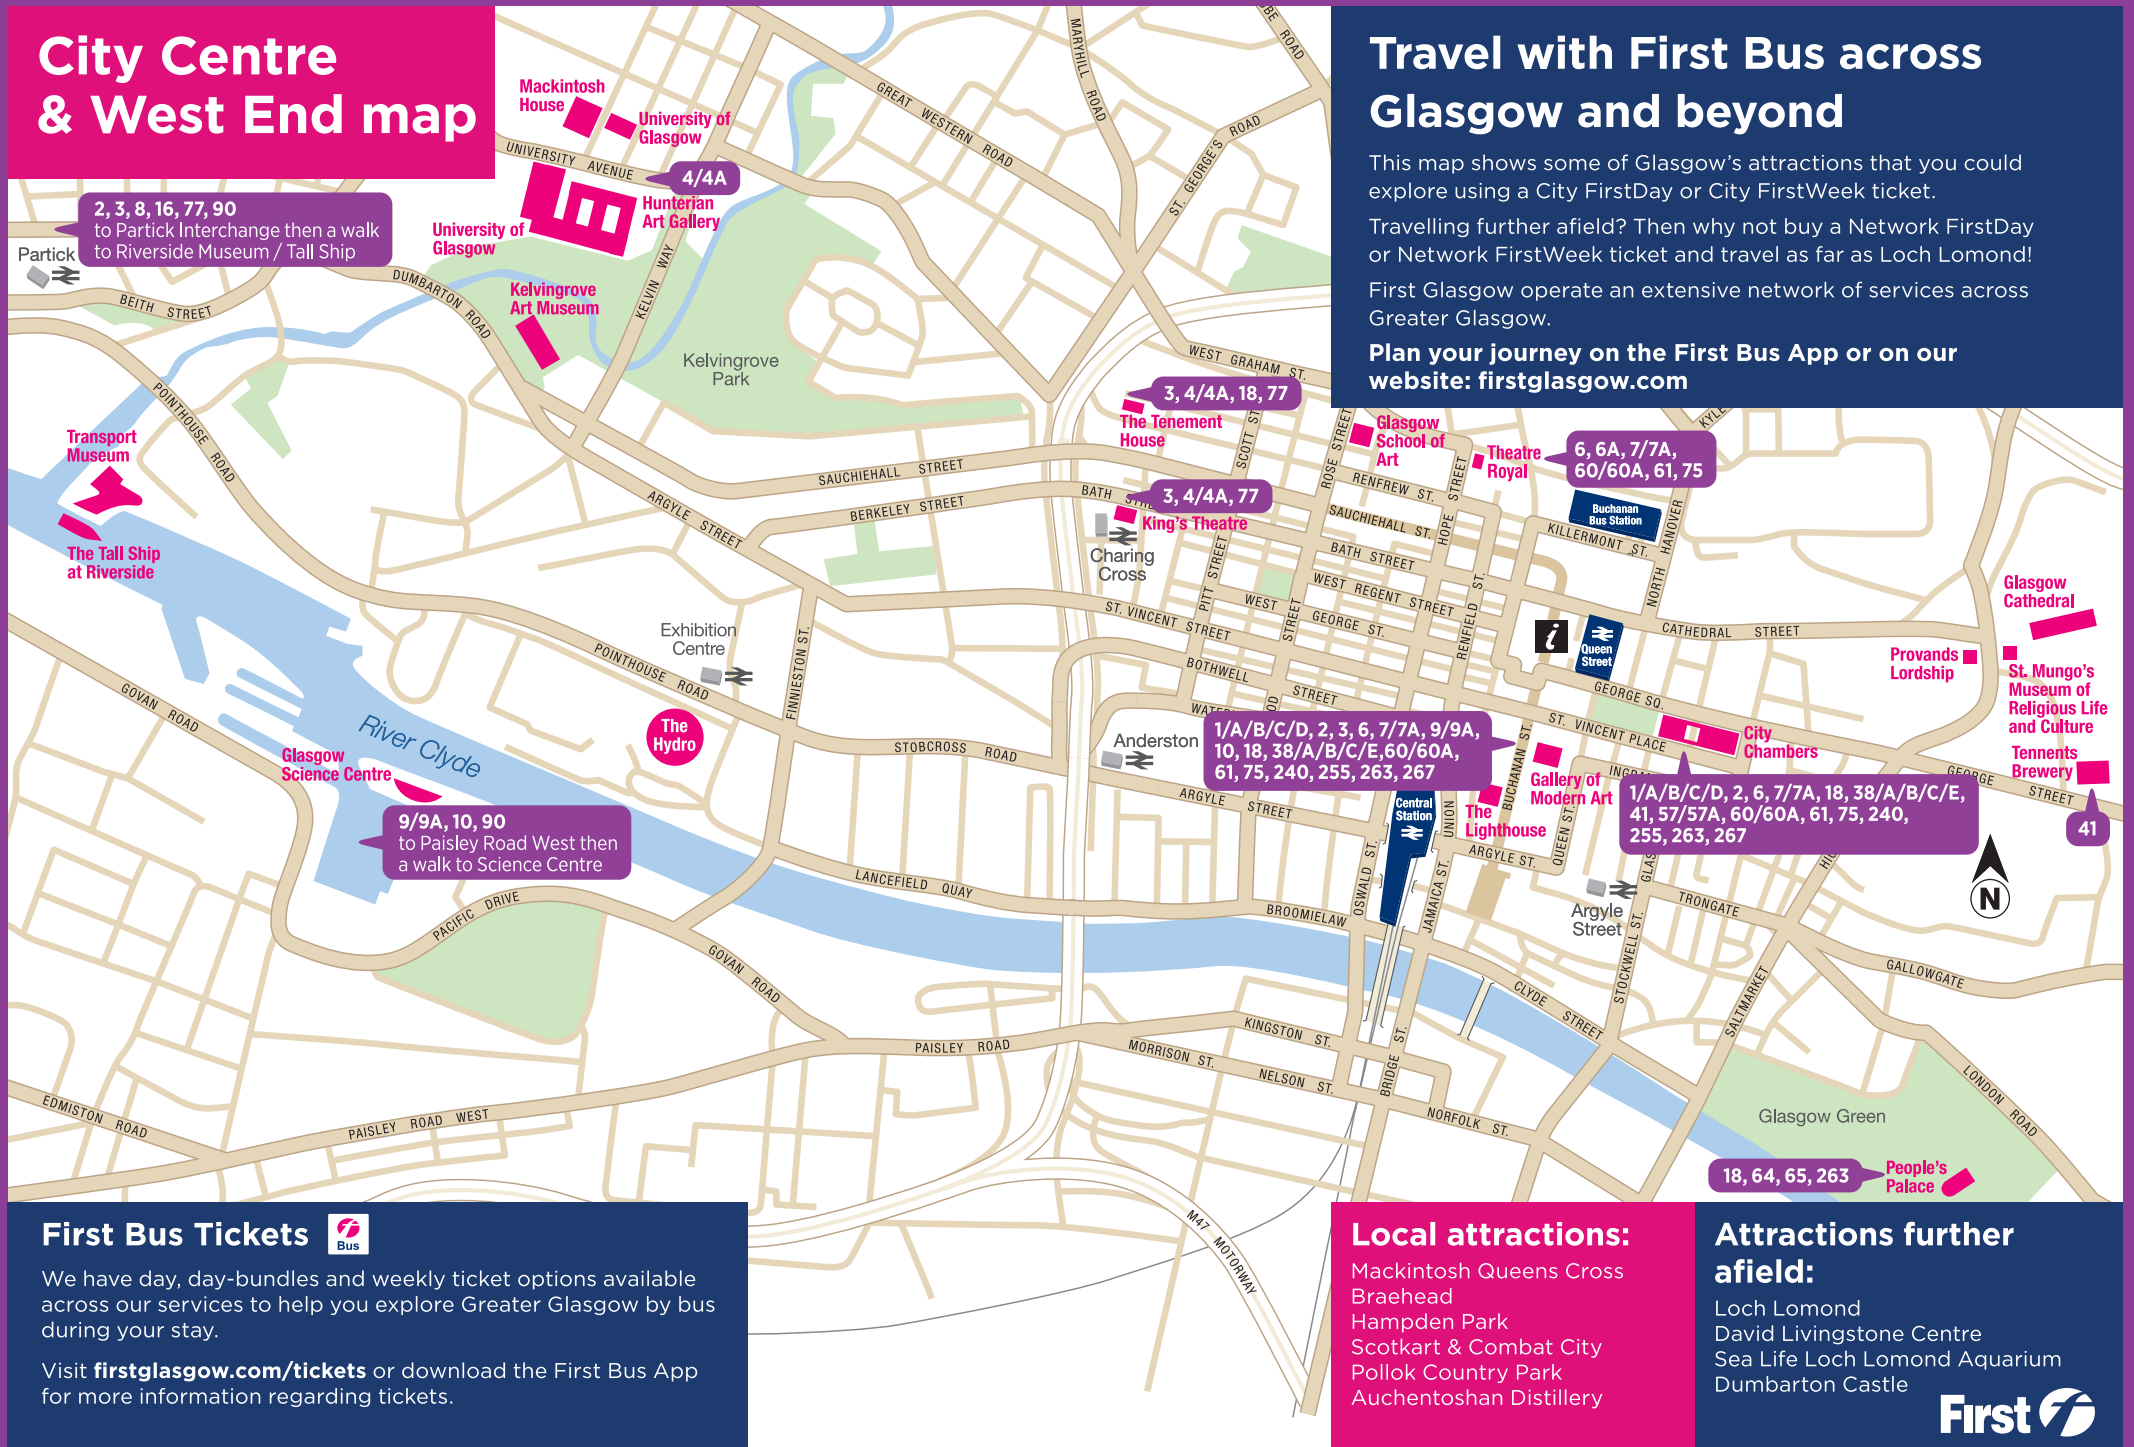

### City Centre stops:

- Bothwell St at Blythswood Street and Charing Cross
- Hope Street at Central Station and Waterloo Lane
- Queen Street Station and Dundas Street
- North Hanover Street
- Buchanan Bus Station

When travelling to Glasgow Airport we make five City Centre pick-ups after departing Buchanan Bus Station. These stops are shown in green on the map below.

Bus Stops BUCHANAN BUS STATION TO GLASGOW AIRPORT	
1	North Hanover Street
2	St Vincent Place
3	St Vincent Street
4	Waterloo Street
5	Waterloo Street
6	Glasgow Airport

Glasgow Airport - City: 15 mins  
Glasgow Airport - Buchanan Bus Station: 25 mins

Bus Stops GLASGOW AIRPORT TO BUCHANAN BUS STATION	
1	Bothwell Street
2	Bothwell Street at Hope Street (near Central Station)
3	George Square at Queen Street Station
4	North Hanover Street
5	Buchanan Bus Station

# City Centre & West End map

2, 3, 8, 16, 77, 90  
to Partick Interchange then a walk to Riverside Museum / Tall Ship

Transport Museum

The Tall Ship at Riverside

Glasgow Science Centre

9/9A, 10, 90  
to Paisley Road West then a walk to Science Centre