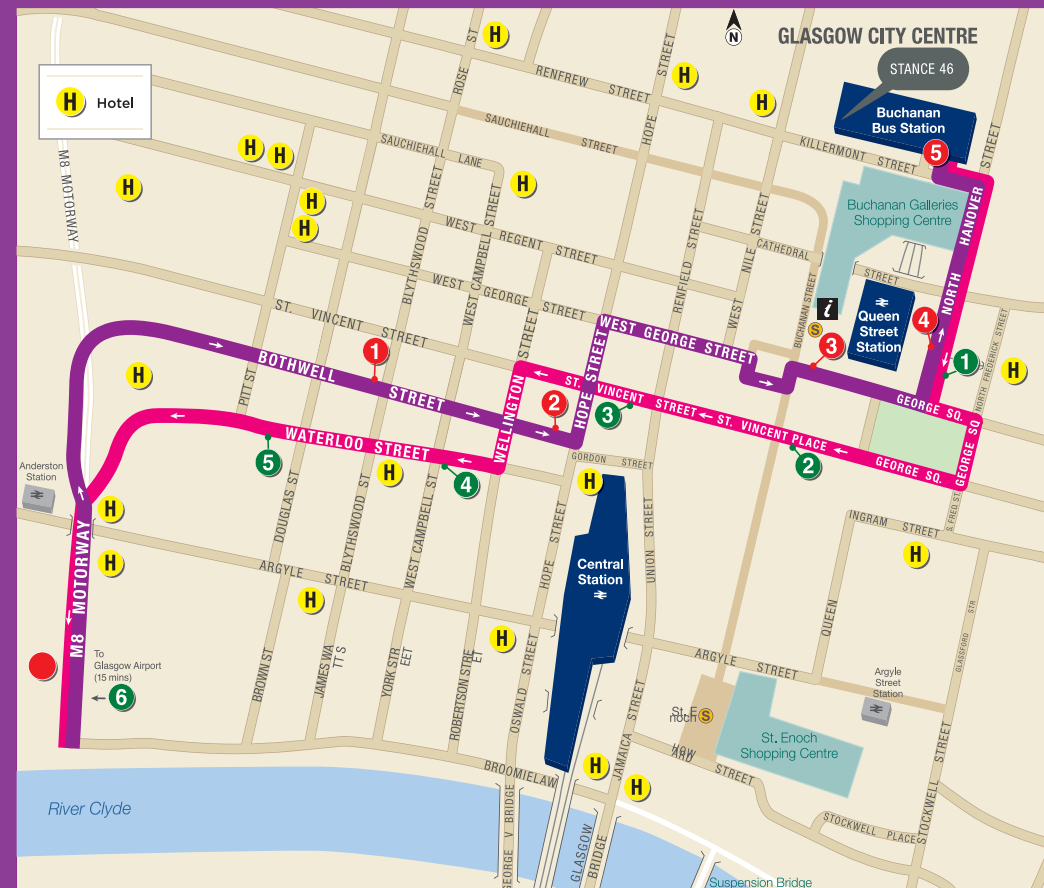

### City Centre stops:

- Bothwell St at Blythswood Street and Charing Cross
- Hope Street at Central Station and Waterloo Lane
- Queen Street Station and Dundas Street
- North Hanover Street
- Buchanan Bus Station

When travelling to Glasgow Airport we make five City Centre pick-ups after departing Buchanan Bus Station. These stops are shown in green on the map below.

Bus Stops BUCHANAN BUS STATION TO GLASGOW AIRPORT	
1	North Hanover Street
2	St Vincent Place
3	St Vincent Street
4	Waterloo Street
5	Waterloo Street
6	Glasgow Airport

Glasgow Airport - City: 15 mins  
Glasgow Airport - Buchanan Bus Station: 25 mins

Bus Stops GLASGOW AIRPORT TO BUCHANAN BUS STATION	
1	Bothwell Street
2	Bothwell Street at Hope Street (near Central Station)
3	George Square at Queen Street Station
4	North Hanover Street
5	Buchanan Bus Station

# City Centre & West End map

2, 3, 8, 16, 77, 90  
to Partick Interchange then a walk to Riverside Museum / Tall Ship

Transport Museum

The Tall Ship at Riverside

Glasgow Science Centre

9/9A, 10, 90  
to Paisley Road West then a walk to Science Centre