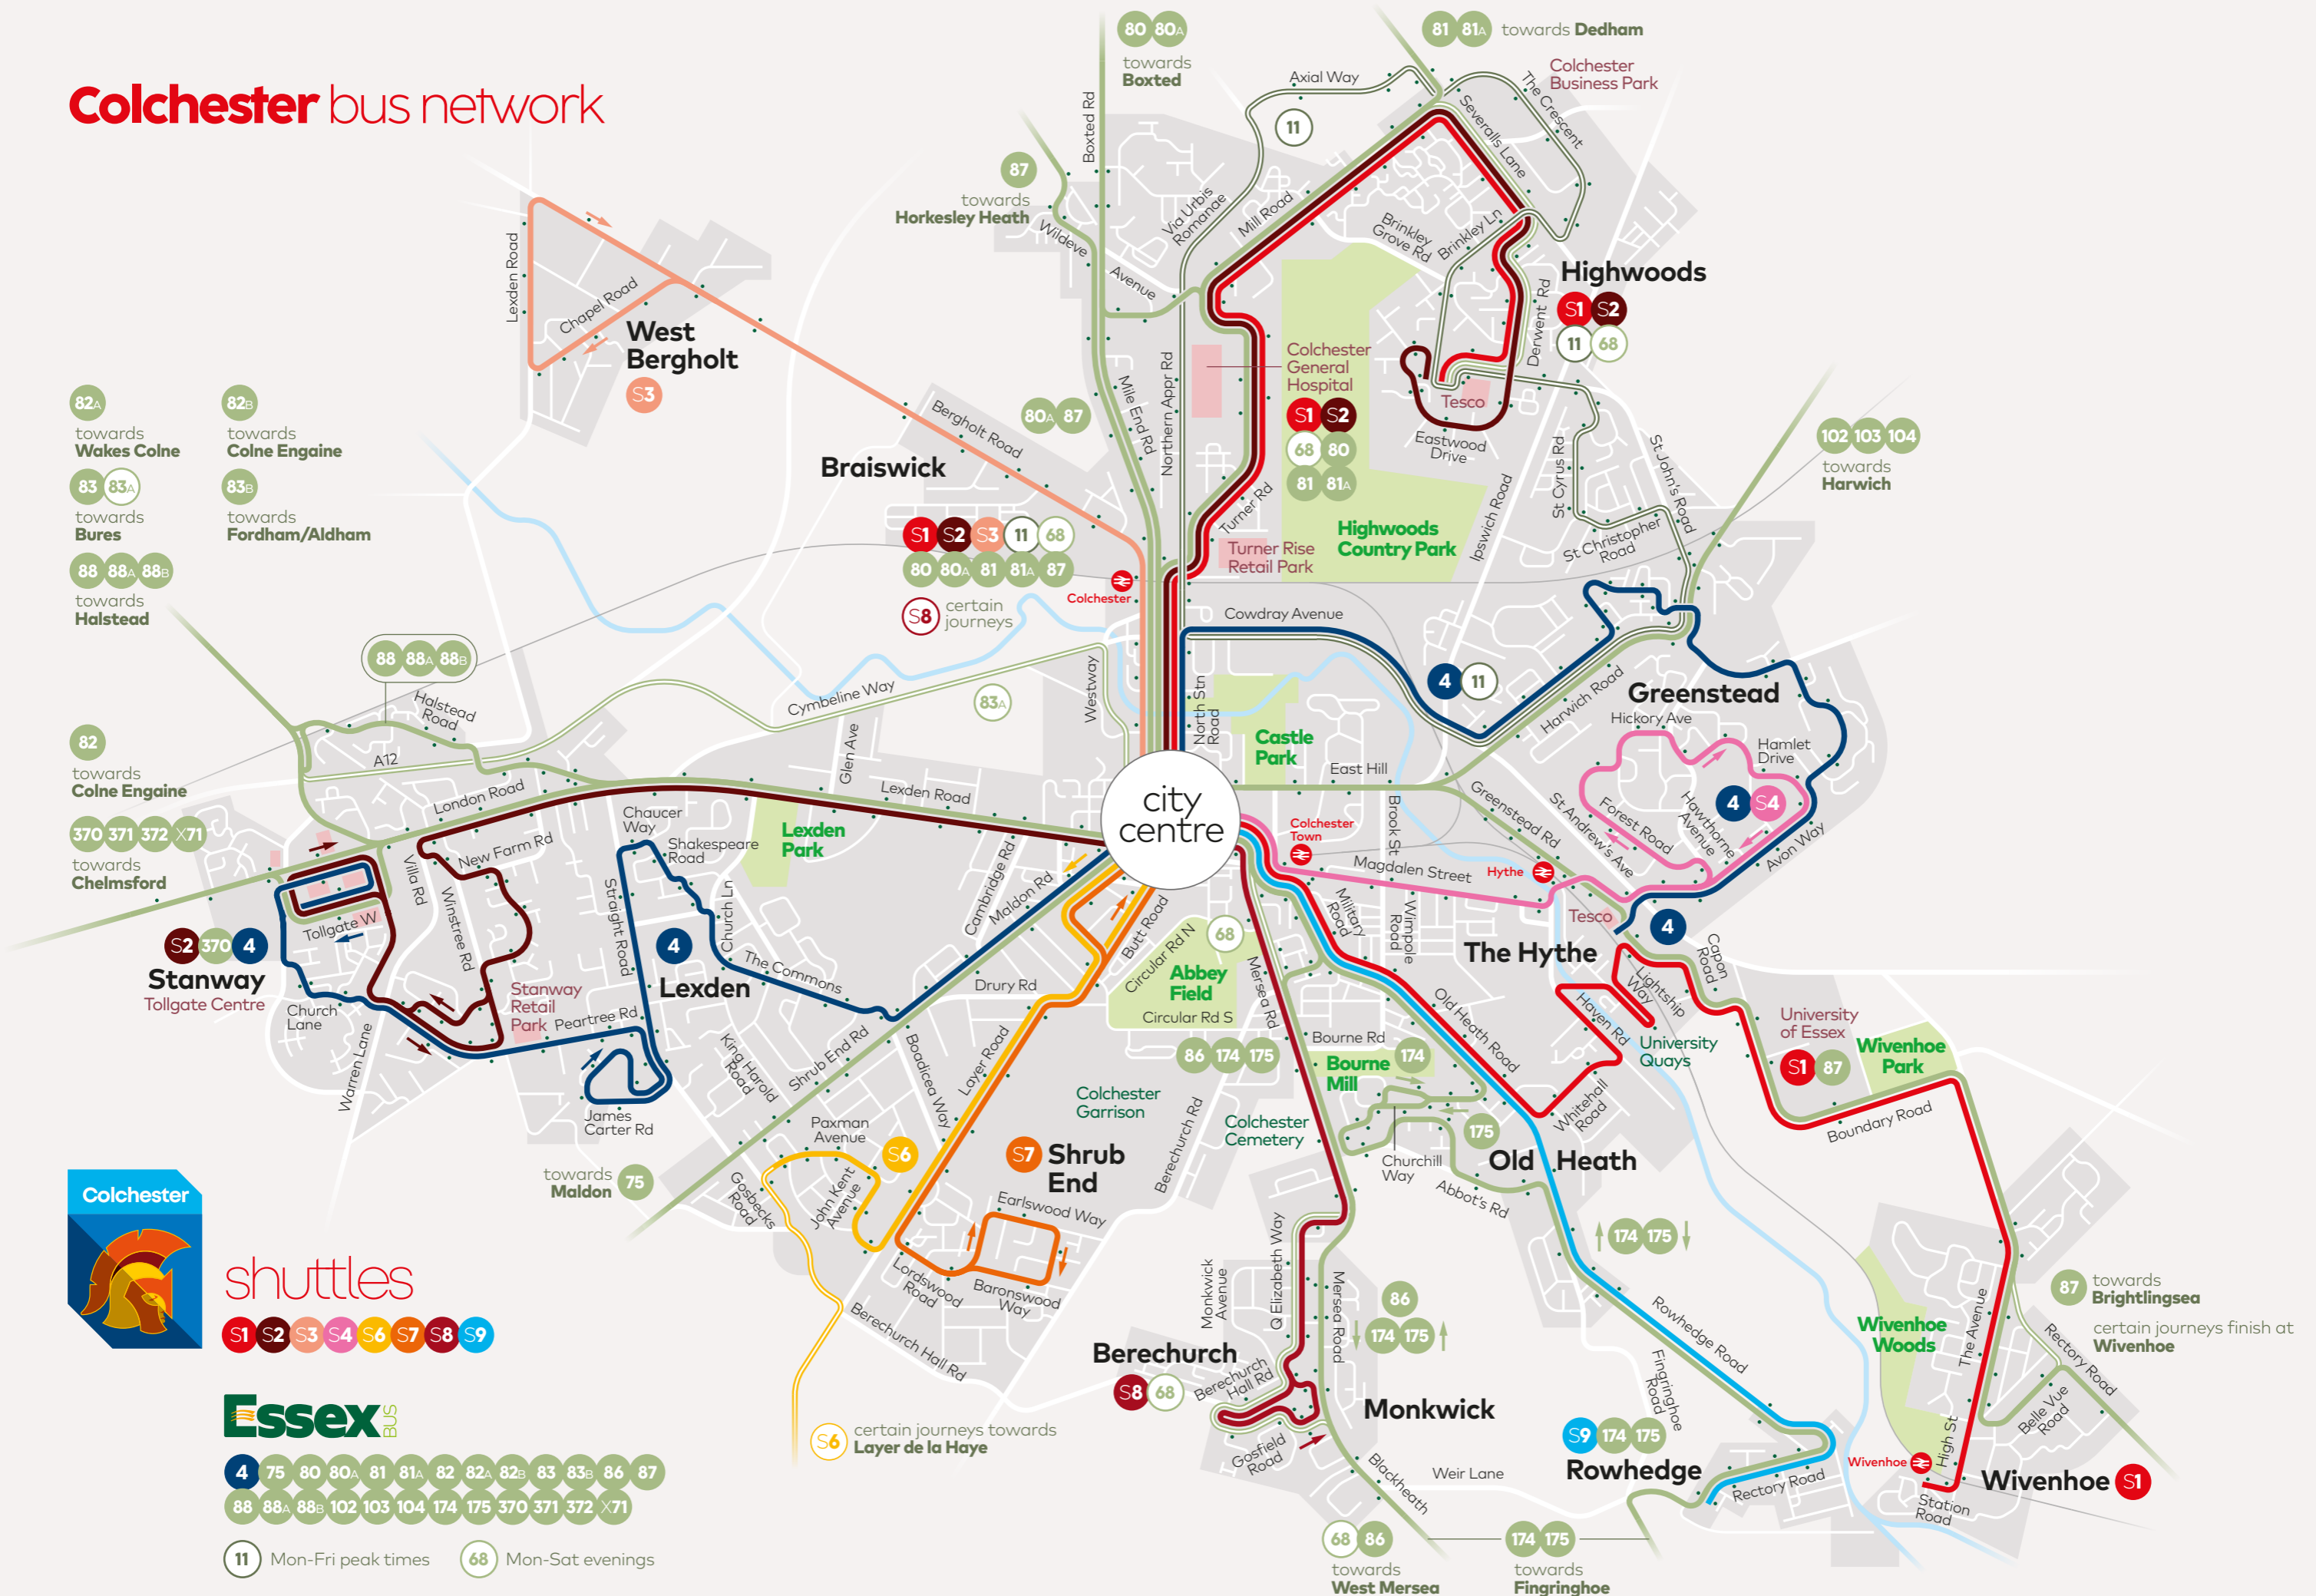

Colchester bus network

- 82A towards Wakes Colne
- 82B towards Colne Engine
- 83 83A towards Bures
- 83B towards Fordham/Aldham
- 88 88A 88B towards Halstead

- 82 towards Colne Engine
- 370 371 372 X71 towards Chelmsford

shuttles

- S1 S2 S3 S4 S6 S7 S8 S9

Essex BUS

- 4 75 80 80A 81 81A 82 82A 82B 83 83B 86 87
- 88 88A 88B 102 103 104 174 175 370 371 372 X71

- 11 Mon-Fri peak times
- 68 Mon-Sat evenings

- 68 86 towards West Mersea
- 174 175 towards Fingringhoe

87 towards Brightlingsea
certain journeys finish at Wivenhoe