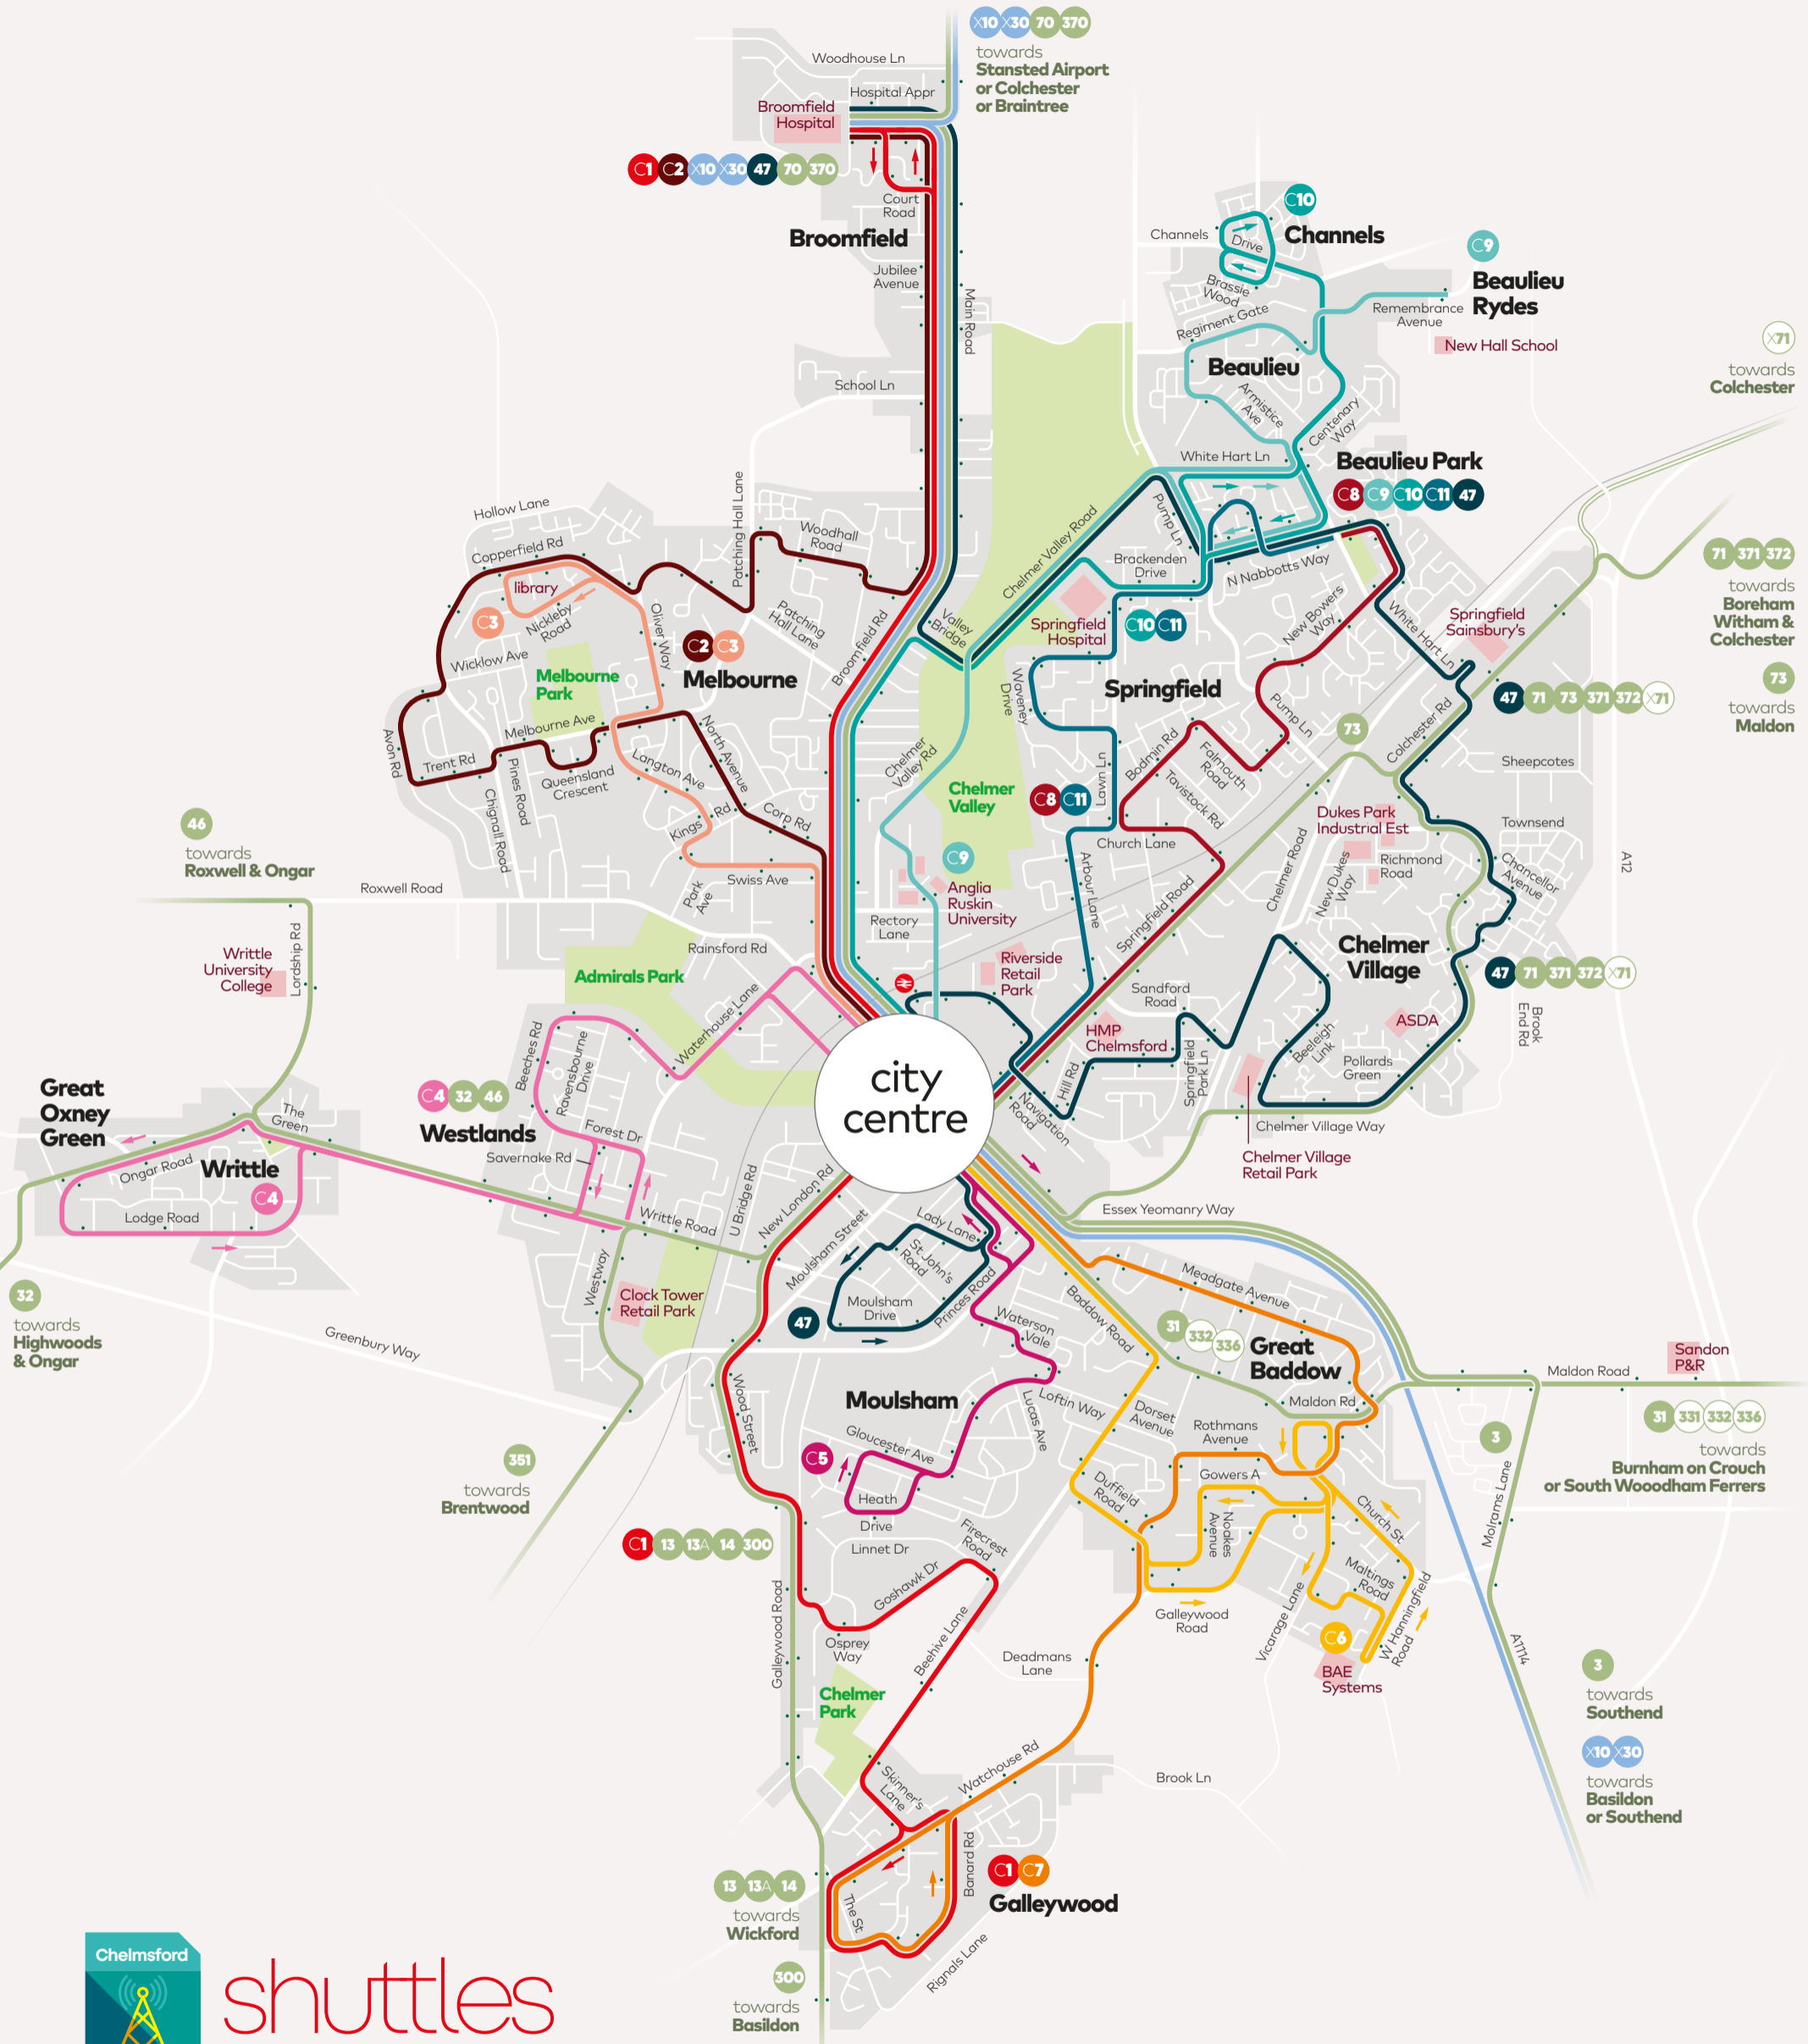

Chelmsford bus network

Chelmsford shuttles
C1 C2 C3 C4 C5 C6 C7 C8 C9 C10 C11

Essex BUS
3 13 13A 14 31 32 46 47 70 73
300 331 332 333 351 370 371 372 X71

Essex **airlink** X10 X30