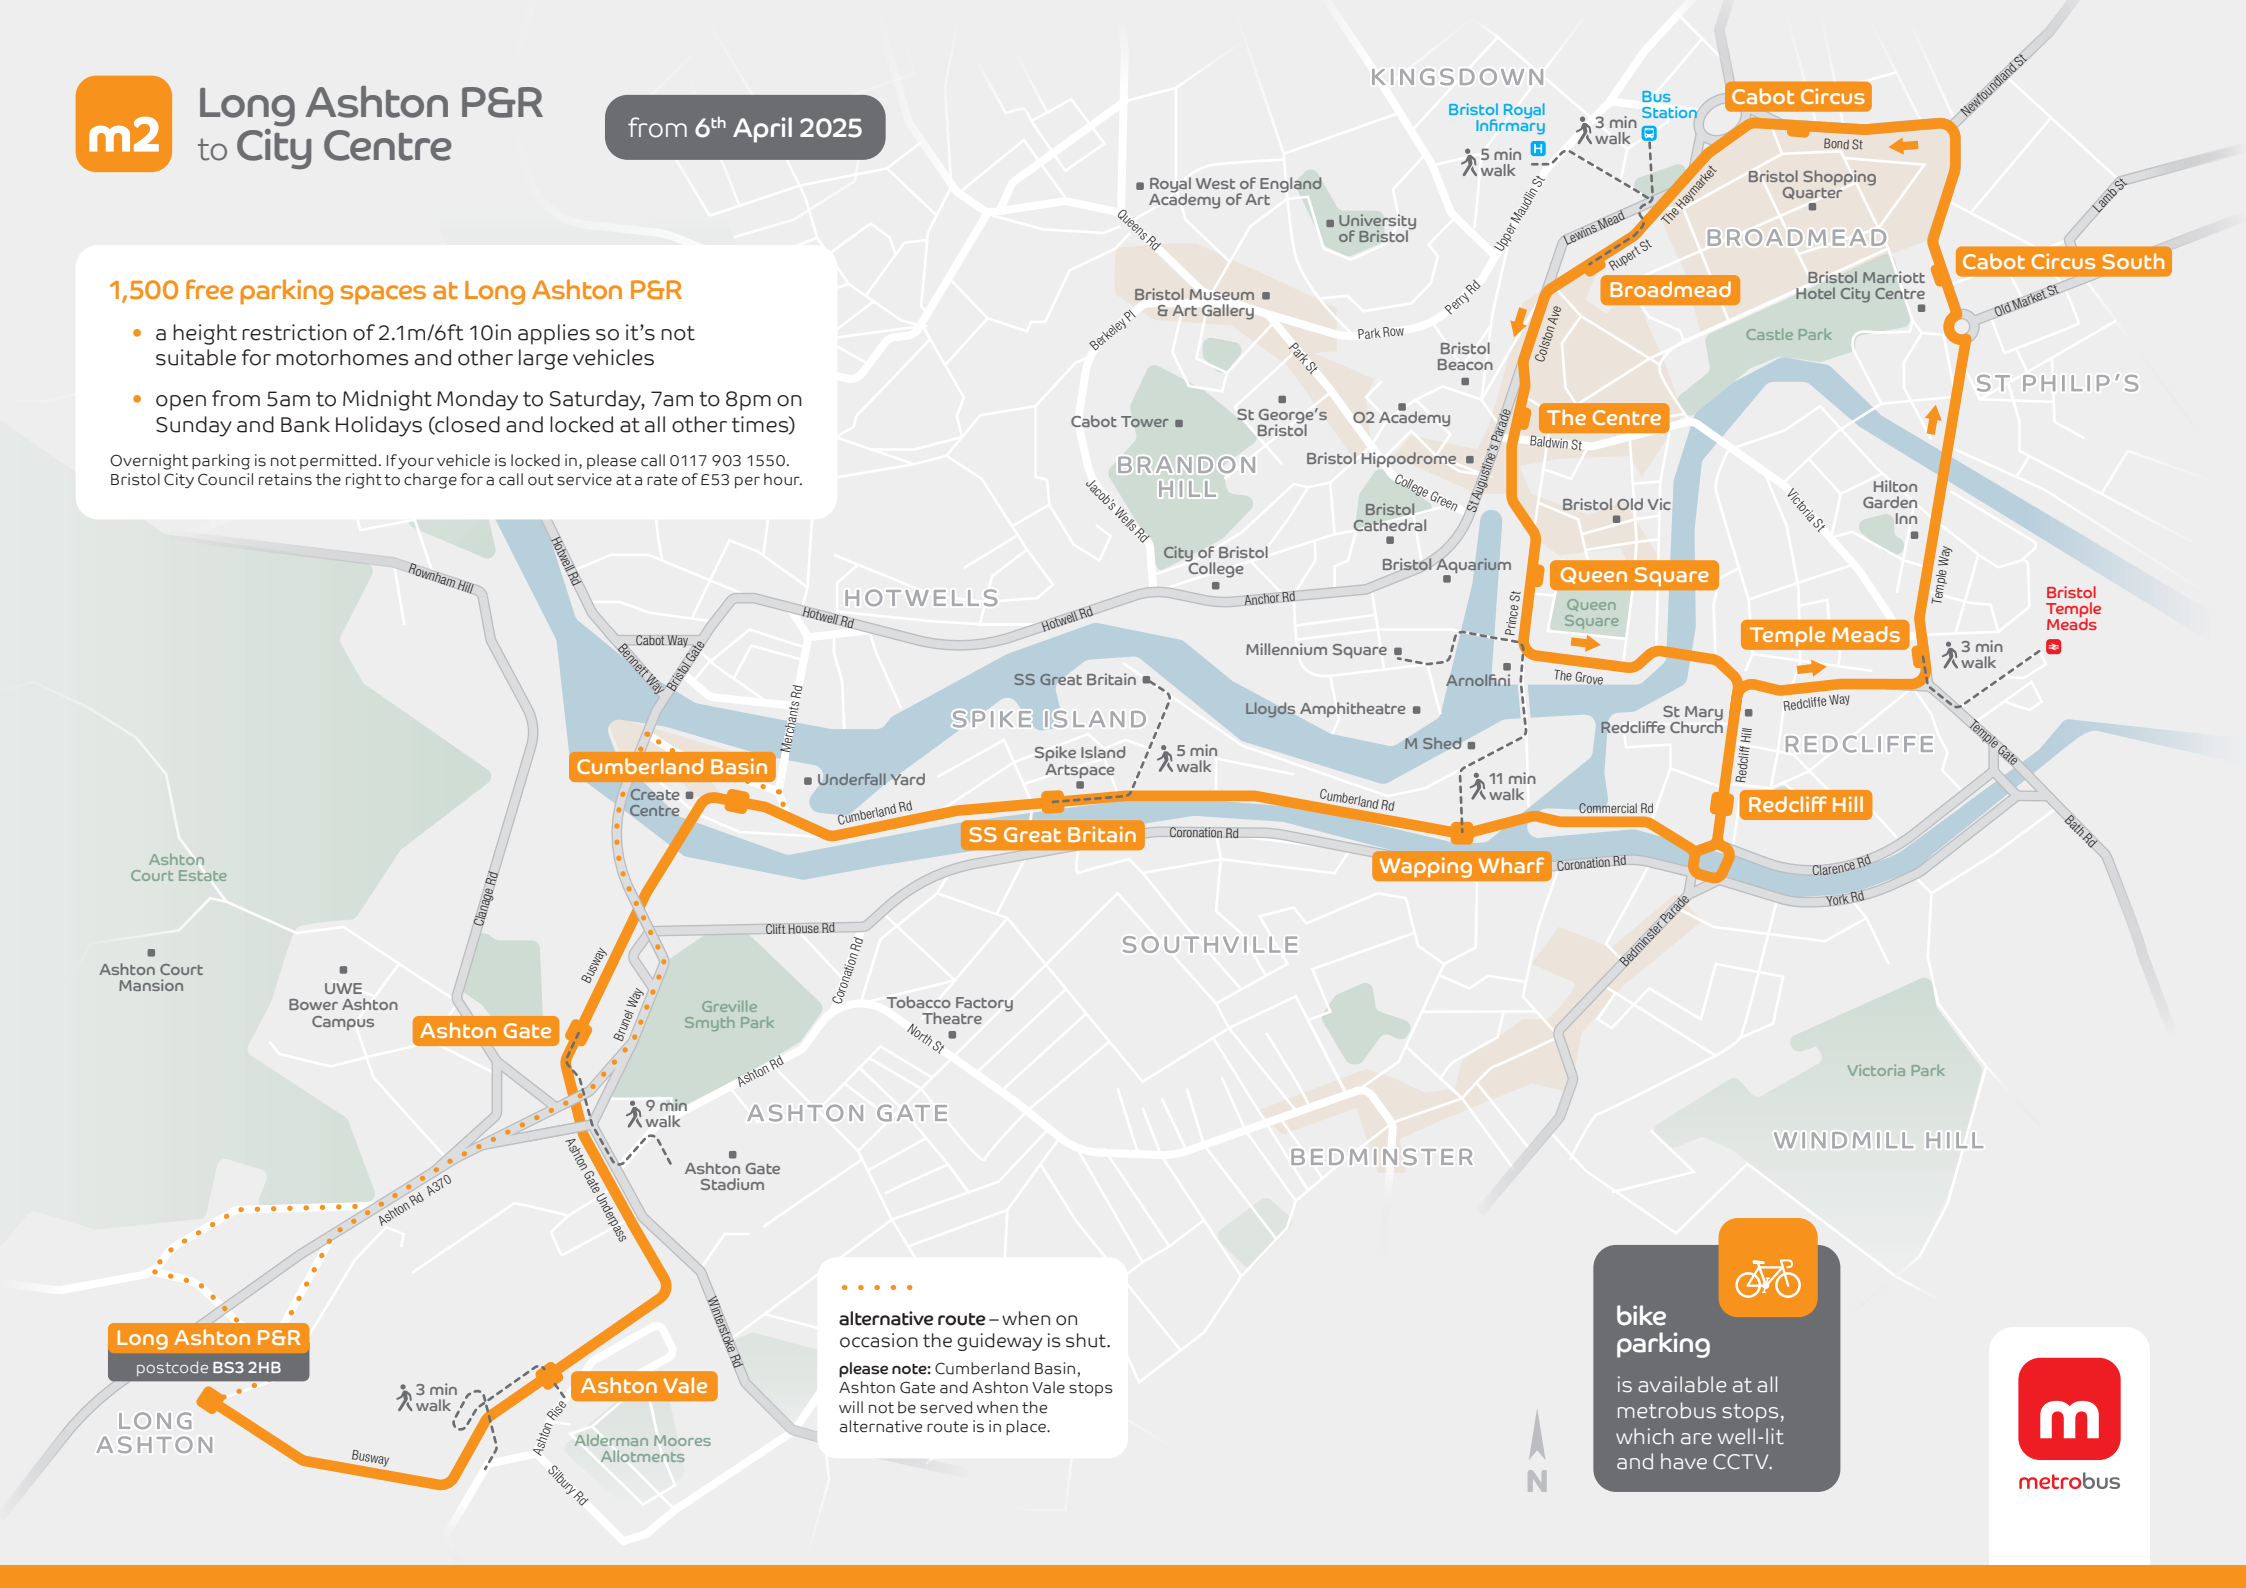

m2 Long Ashton P&R
to City Centre

from 6th April 2025

1,500 free parking spaces at Long Ashton P&R

- a height restriction of 2.1m/6ft 10in applies so it's not suitable for motorhomes and other large vehicles
- open from 5am to Midnight Monday to Saturday, 7am to 8pm on Sunday and Bank Holidays (closed and locked at all other times)

Overnight parking is not permitted. If your vehicle is locked in, please call 0117 903 1550. Bristol City Council retains the right to charge for a call out service at a rate of £53 per hour.

.....
alternative route – when on occasion the guideway is shut.
please note: Cumberland Basin, Ashton Gate and Ashton Vale stops will not be served when the alternative route is in place.

bike parking
is available at all metrobus stops, which are well-lit and have CCTV.