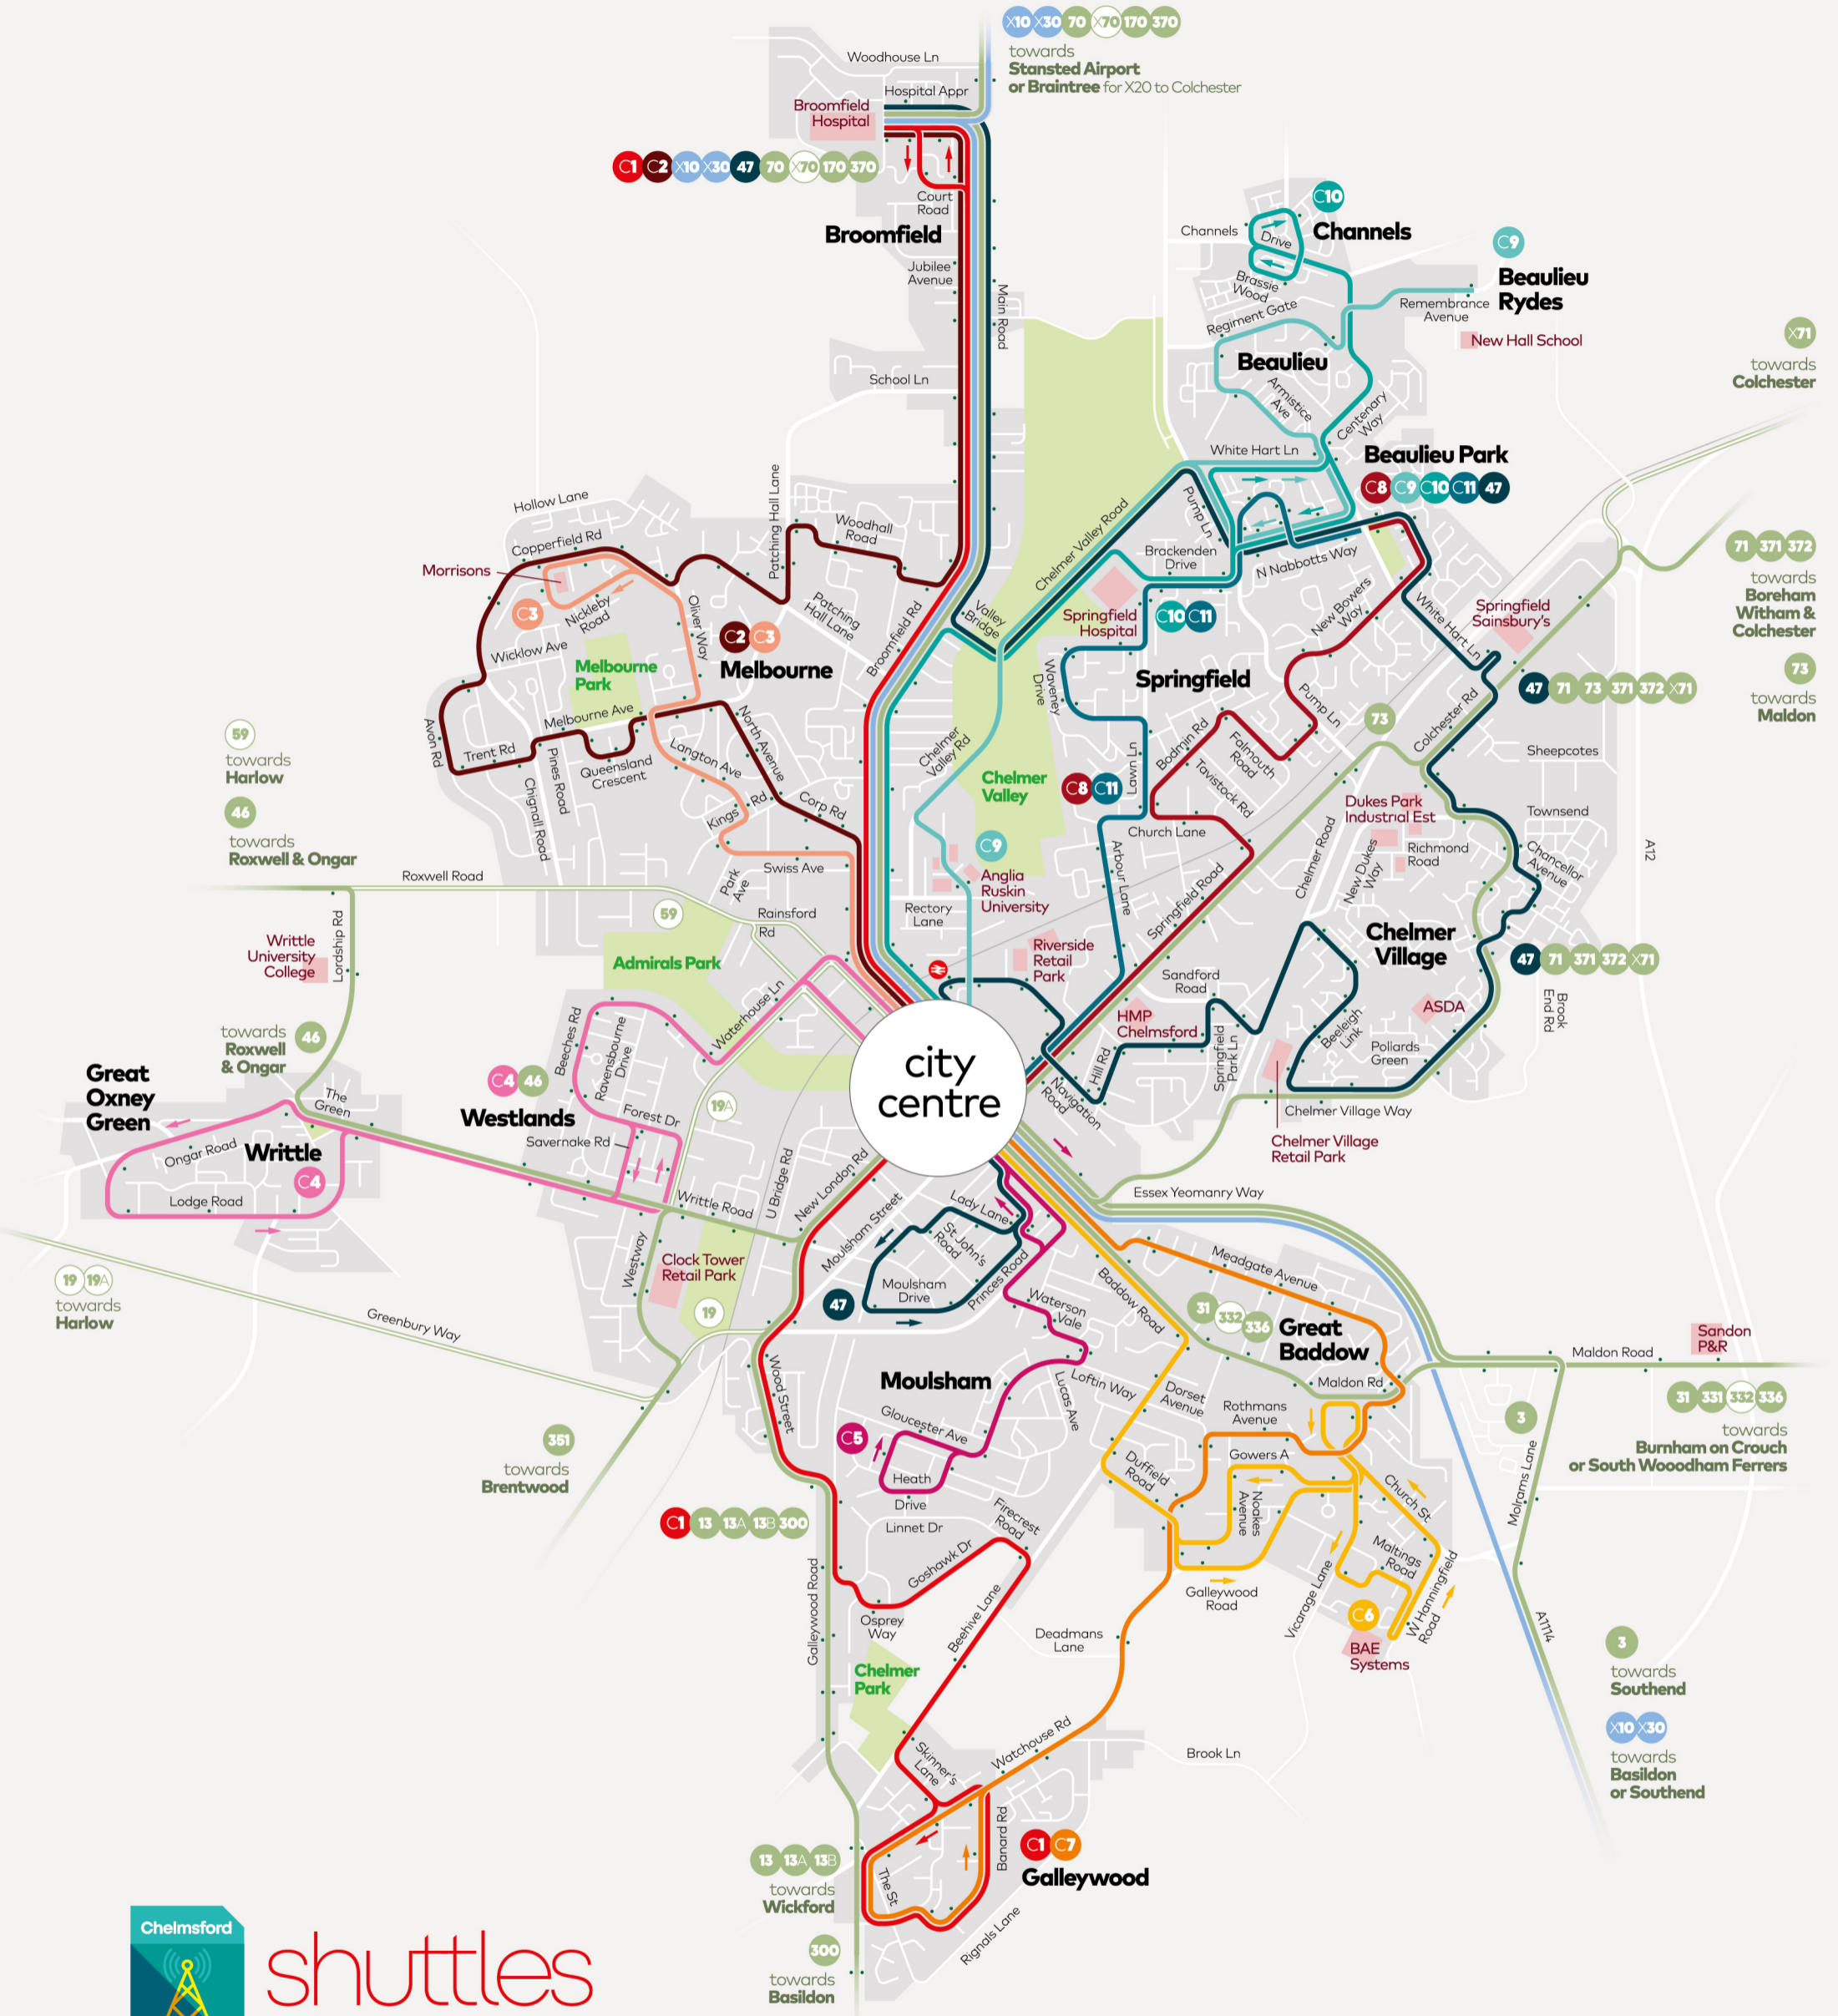

Chelmsford bus network

Chelmsford shuttles

C1 C2 C3 C4 C5 C6 C7 C8 C9 C10 C11

Essex BUS

3 13 13A 13B 19 19A 31 46 47 59 70 73
170 300 331 332 336 351 370 371 372 70 71

Essex airlink

X10 X30