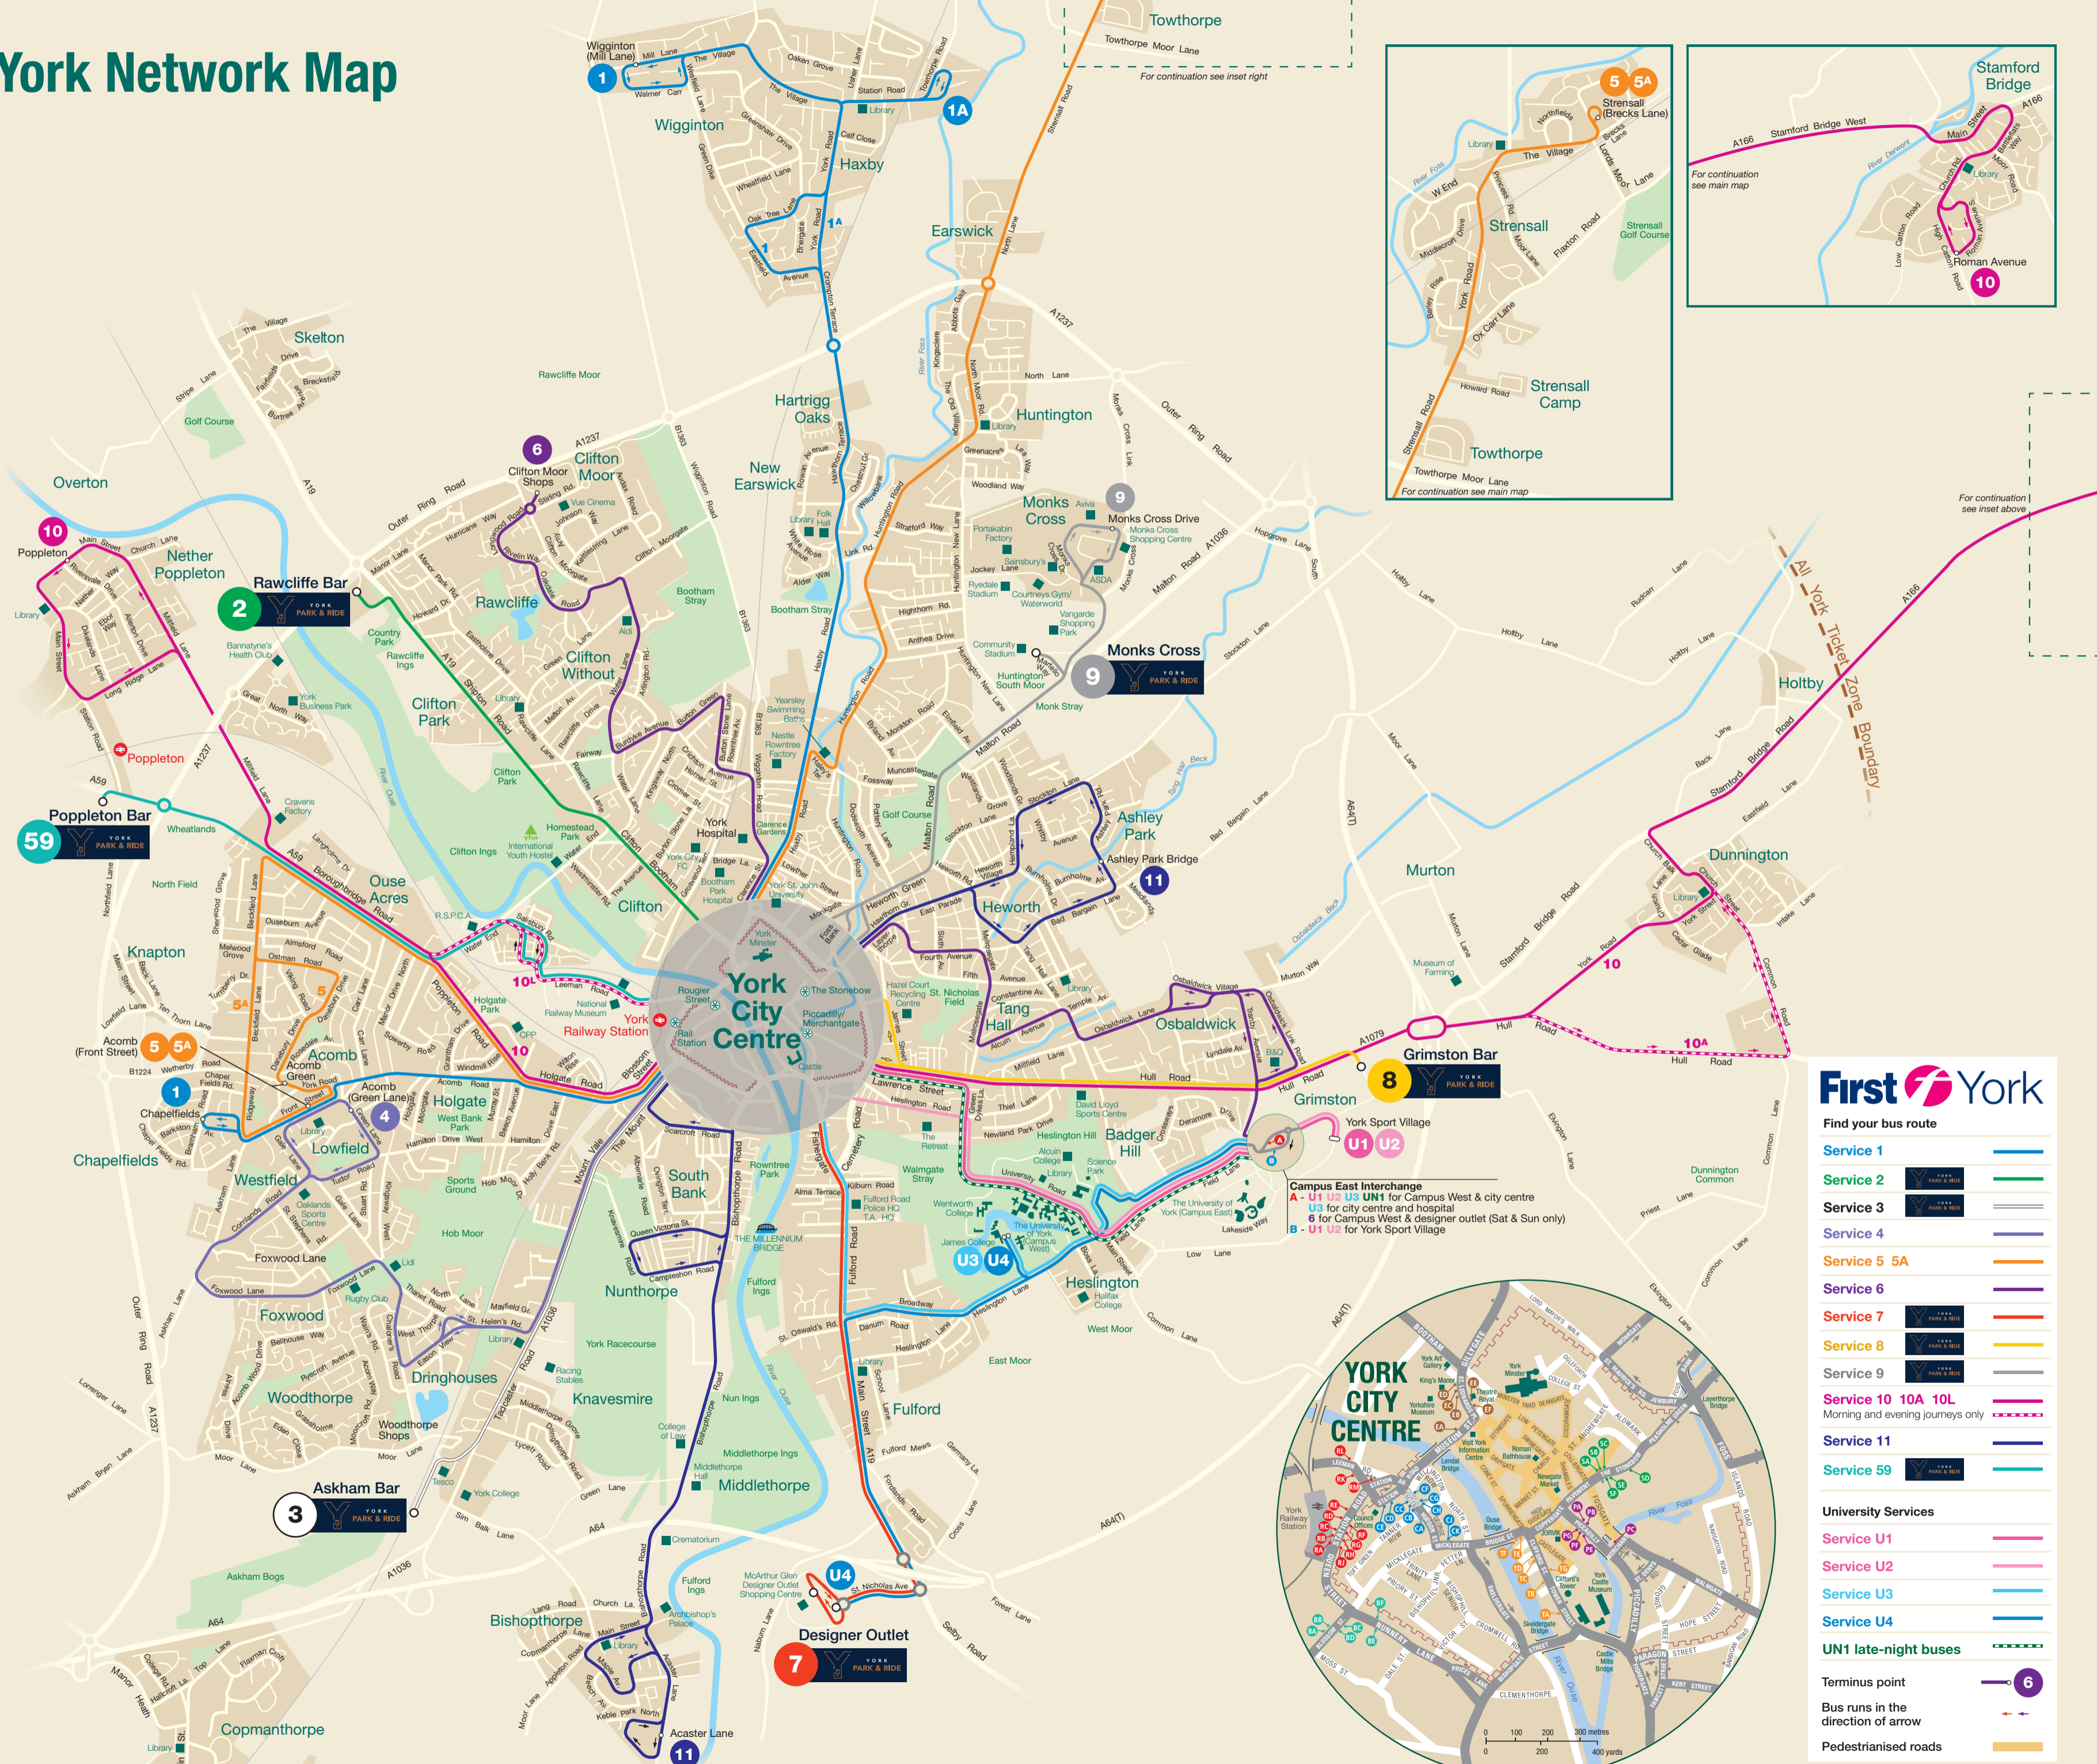

# York Network Map

**Campus East Interchange**  
**A - U1 U2 U3 UN1** for Campus West & city centre  
**U3** for city centre and hospital  
**U4** for Campus West & designer outlet (Sat & Sun only)  
**B - U1 U2** for York Sport Village

## First York

Find your bus route

Service 1	
Service 2	
Service 3	
Service 4	
Service 5 5A	
Service 6	
Service 7	
Service 8	
Service 9	
Service 10 10A 10L	
Service 11	
Service 59	

**University Services**

Service U1	
Service U2	
Service U3	
Service U4	

**UN1 late-night buses**

**Terminus point**

**Bus runs in the direction of arrow**

**Pedestrianised roads**