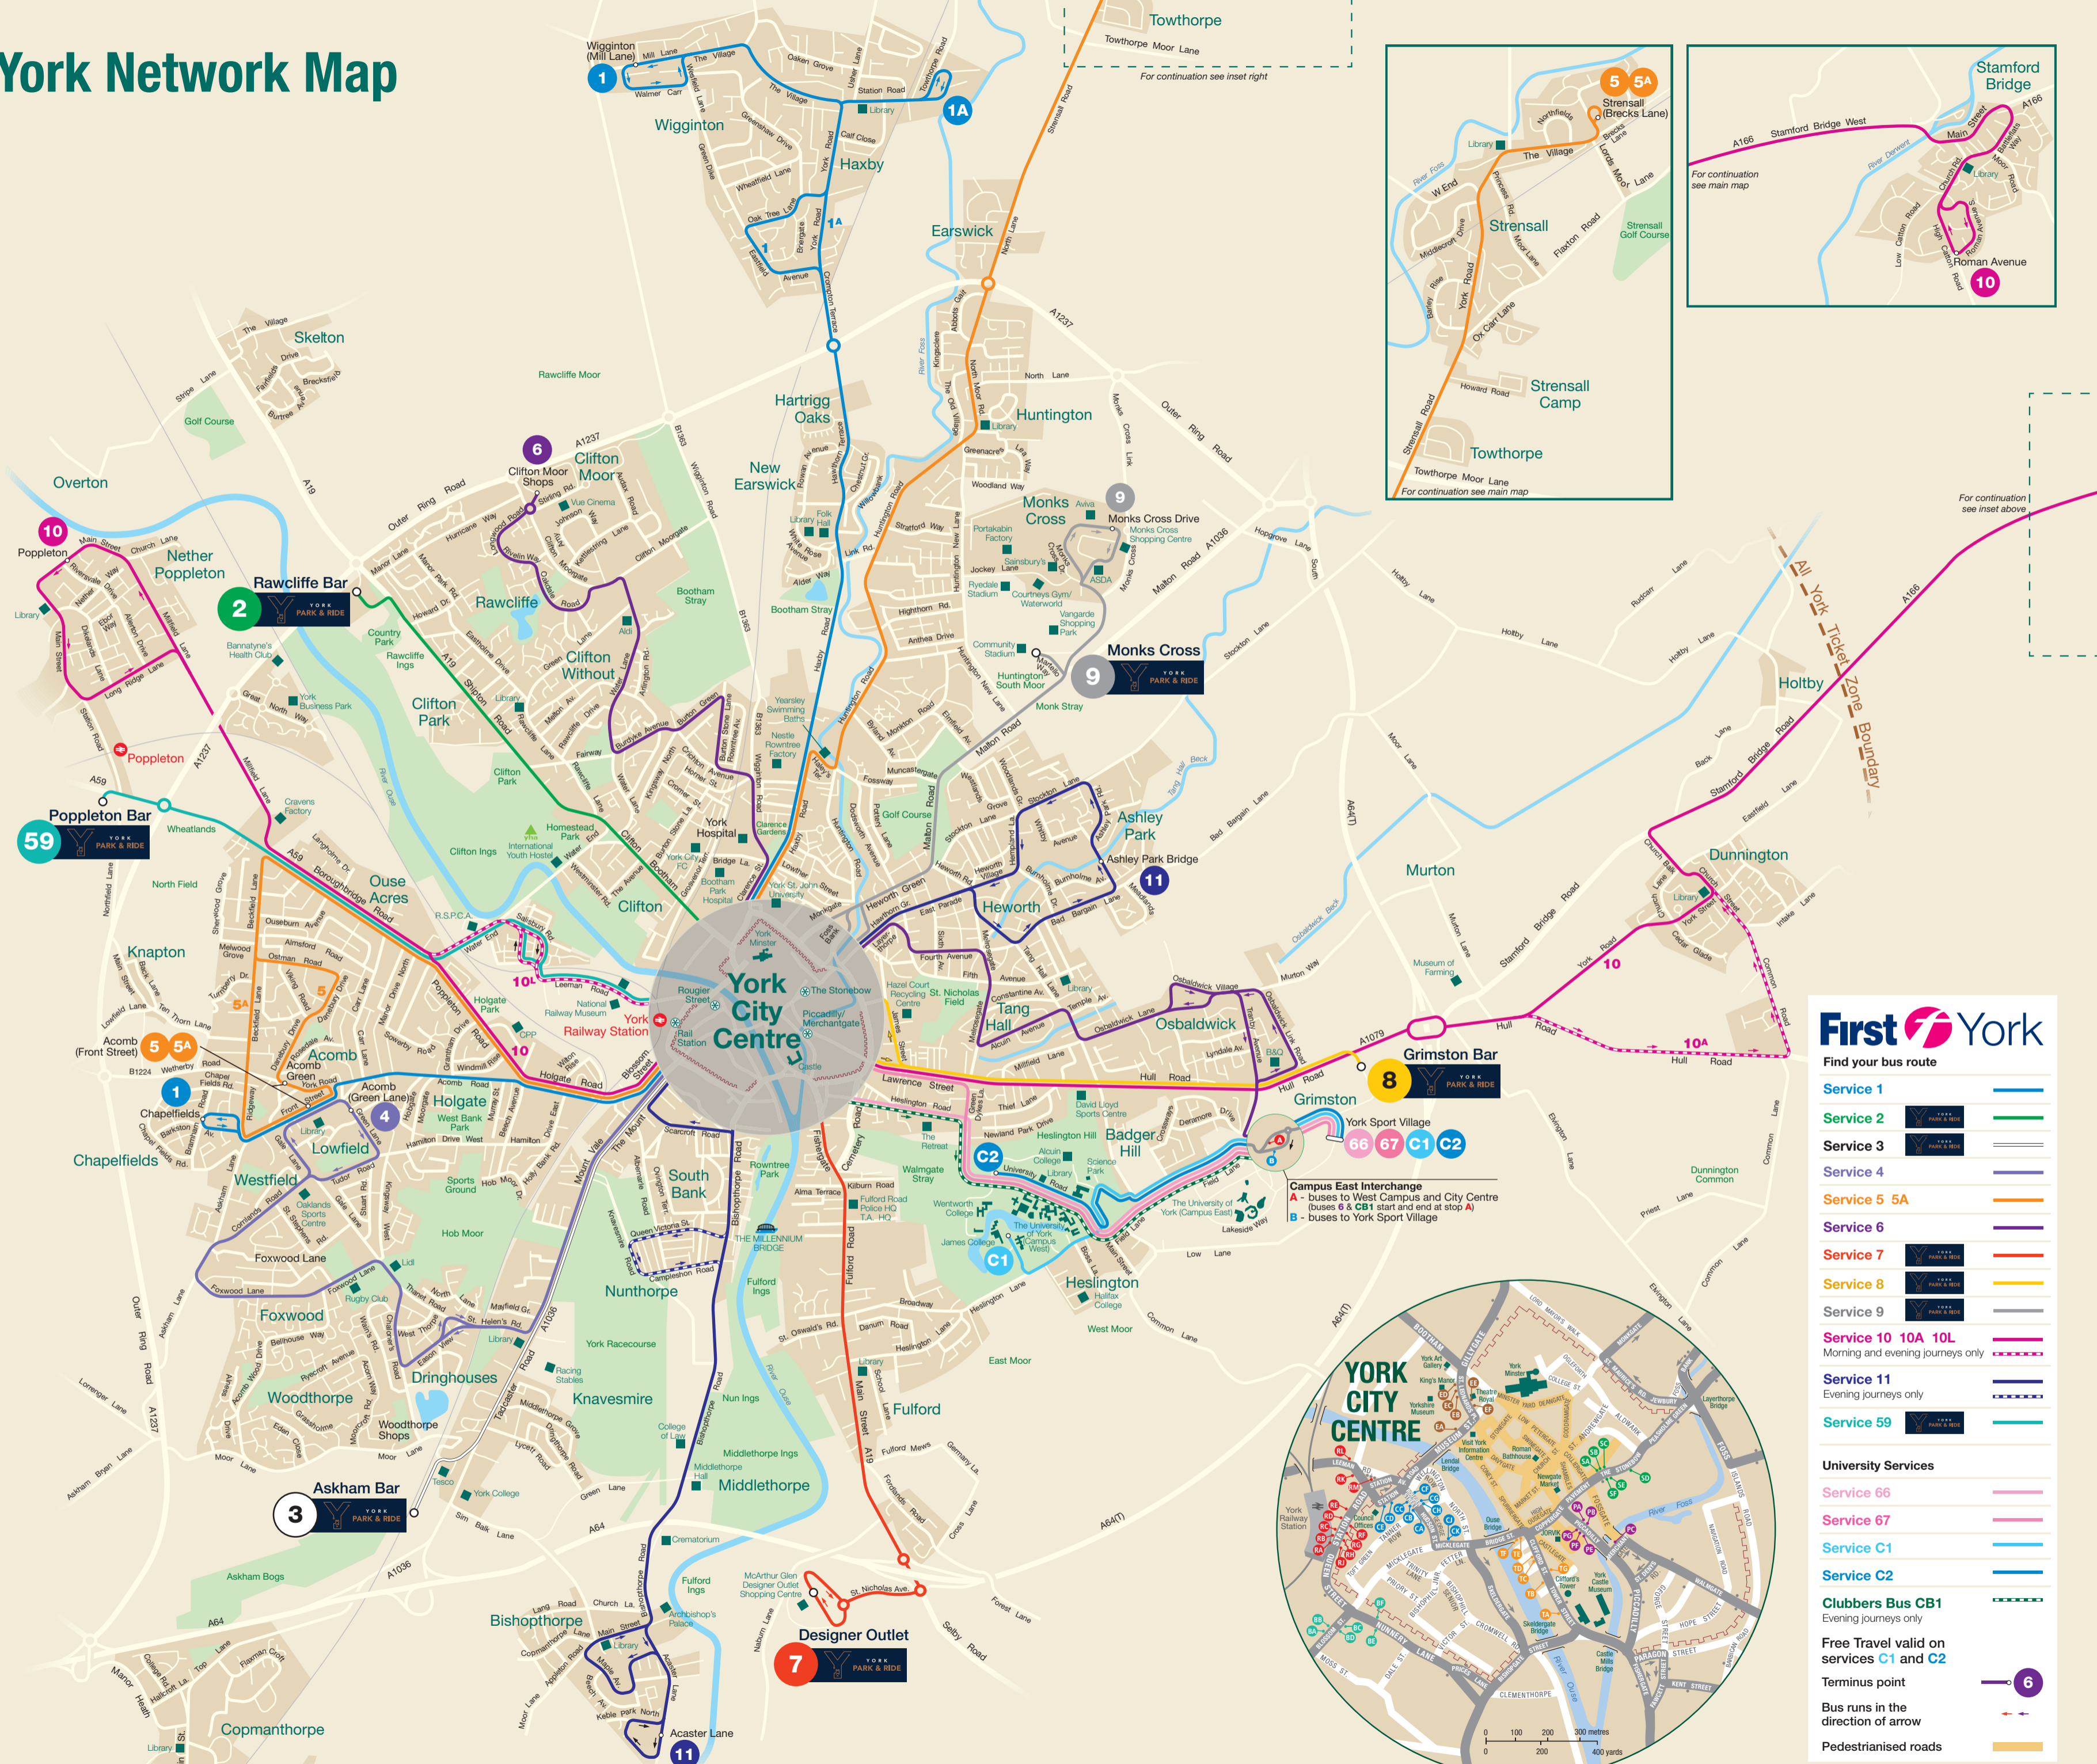

York Network Map

First York
Find your bus route

- Service 1**
- Service 2**
- Service 3**
- Service 4**
- Service 5 5A**
- Service 6**
- Service 7**
- Service 8**
- Service 9**
- Service 10 10A 10L**
- Morning and evening journeys only
- Service 11**
- Evening journeys only
- Service 59**

University Services

- Service 66**
- Service 67**
- Service C1**
- Service C2**

Clubbers Bus CB1
Evening journeys only

Free Travel valid on services C1 and C2

Terminus point

Bus runs in the direction of arrow

Pedestrianised roads