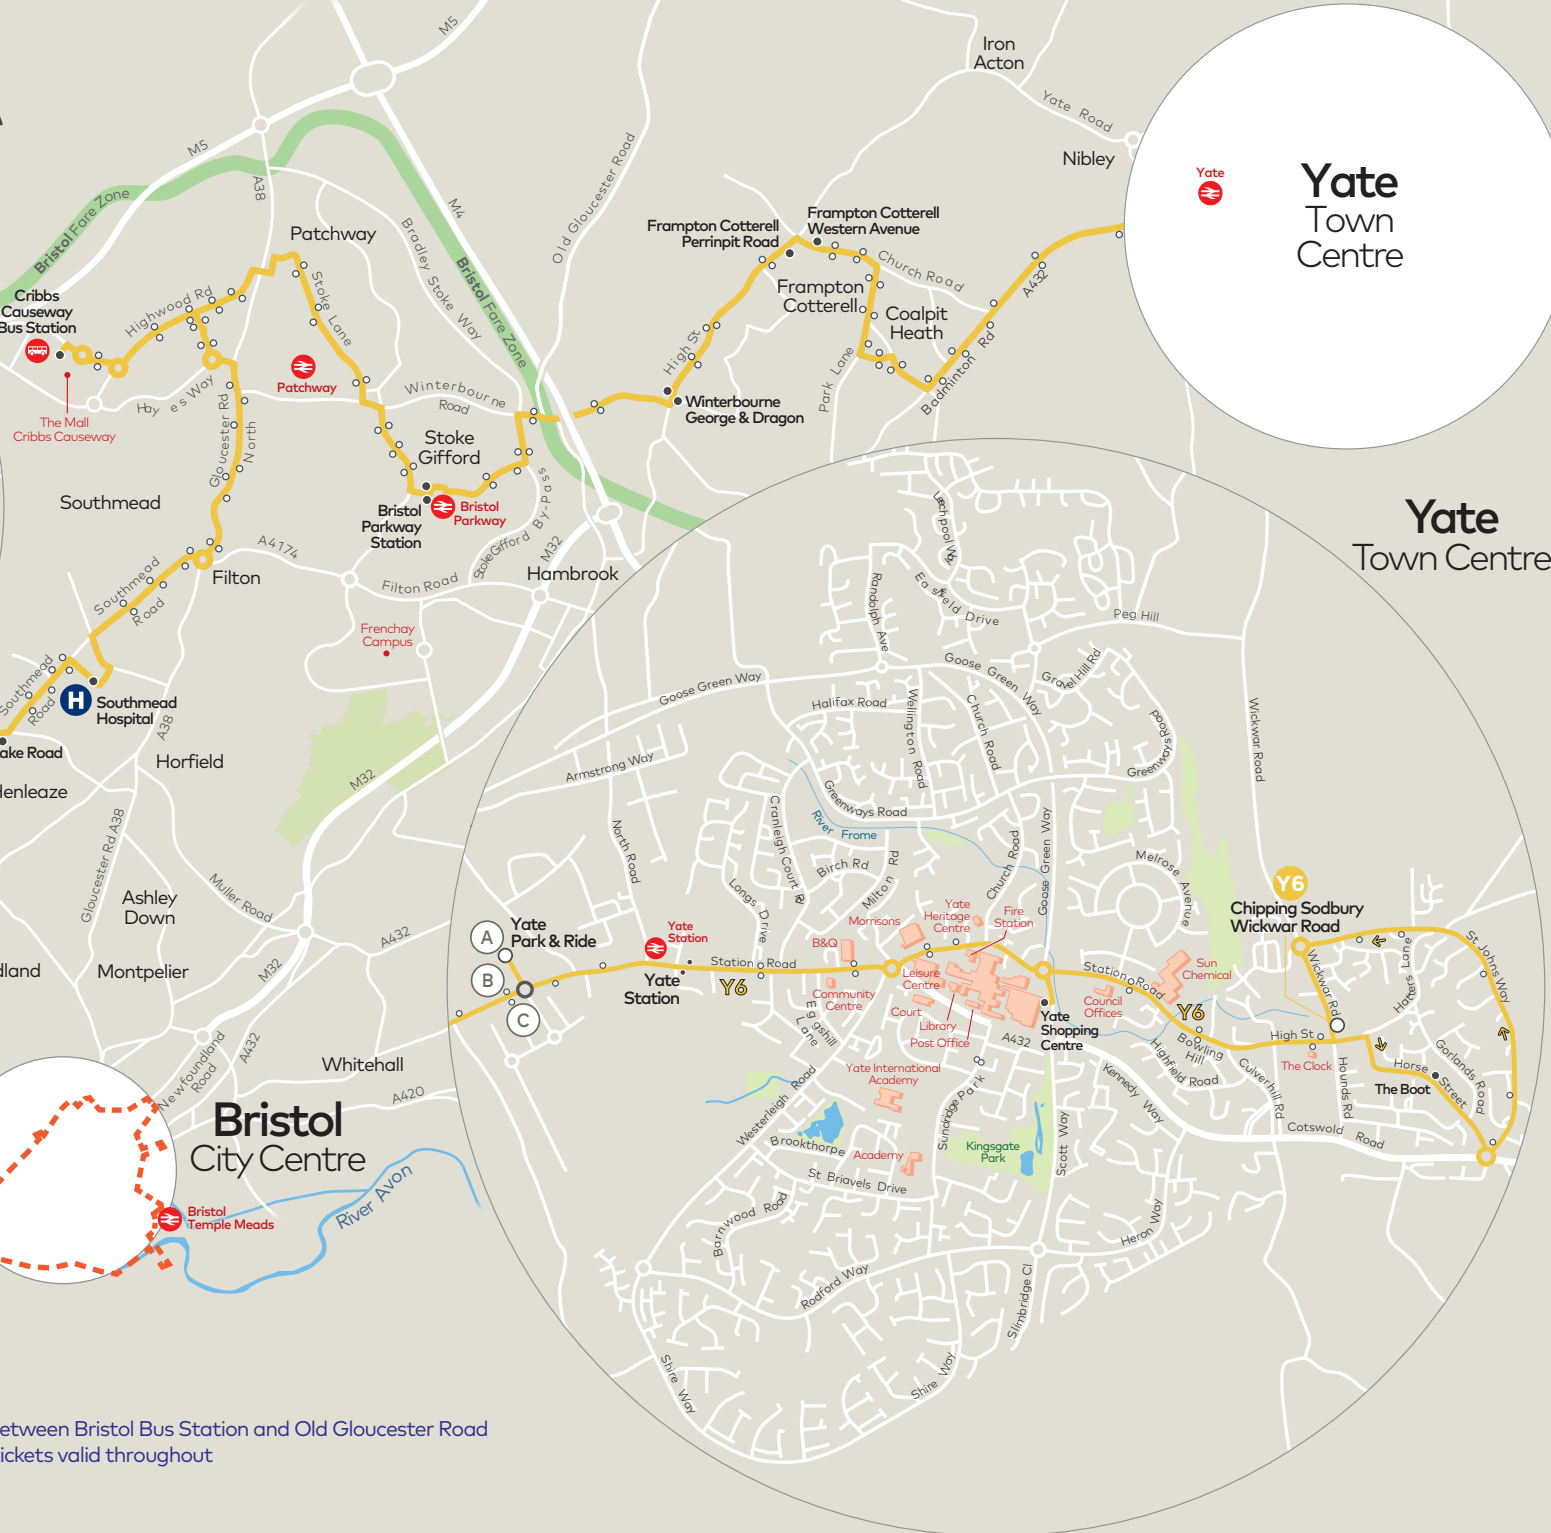

## Bristol City Centre

### Clean Air for Bristol

Clean Air Zone  
[www.bristol.gov.uk/cleanairzone](http://www.bristol.gov.uk/cleanairzone)

- Y6 route
- ← Direction of travel
- Terminus point
- Timed stop
- Bus stop

### Which ticket zones?

**Bristol Zone** - tickets valid between Bristol Bus Station and Old Gloucester Road

**West of England Zone** - tickets valid throughout

See [firstbus.co.uk/zones](http://firstbus.co.uk/zones)

## Yate Town Centre