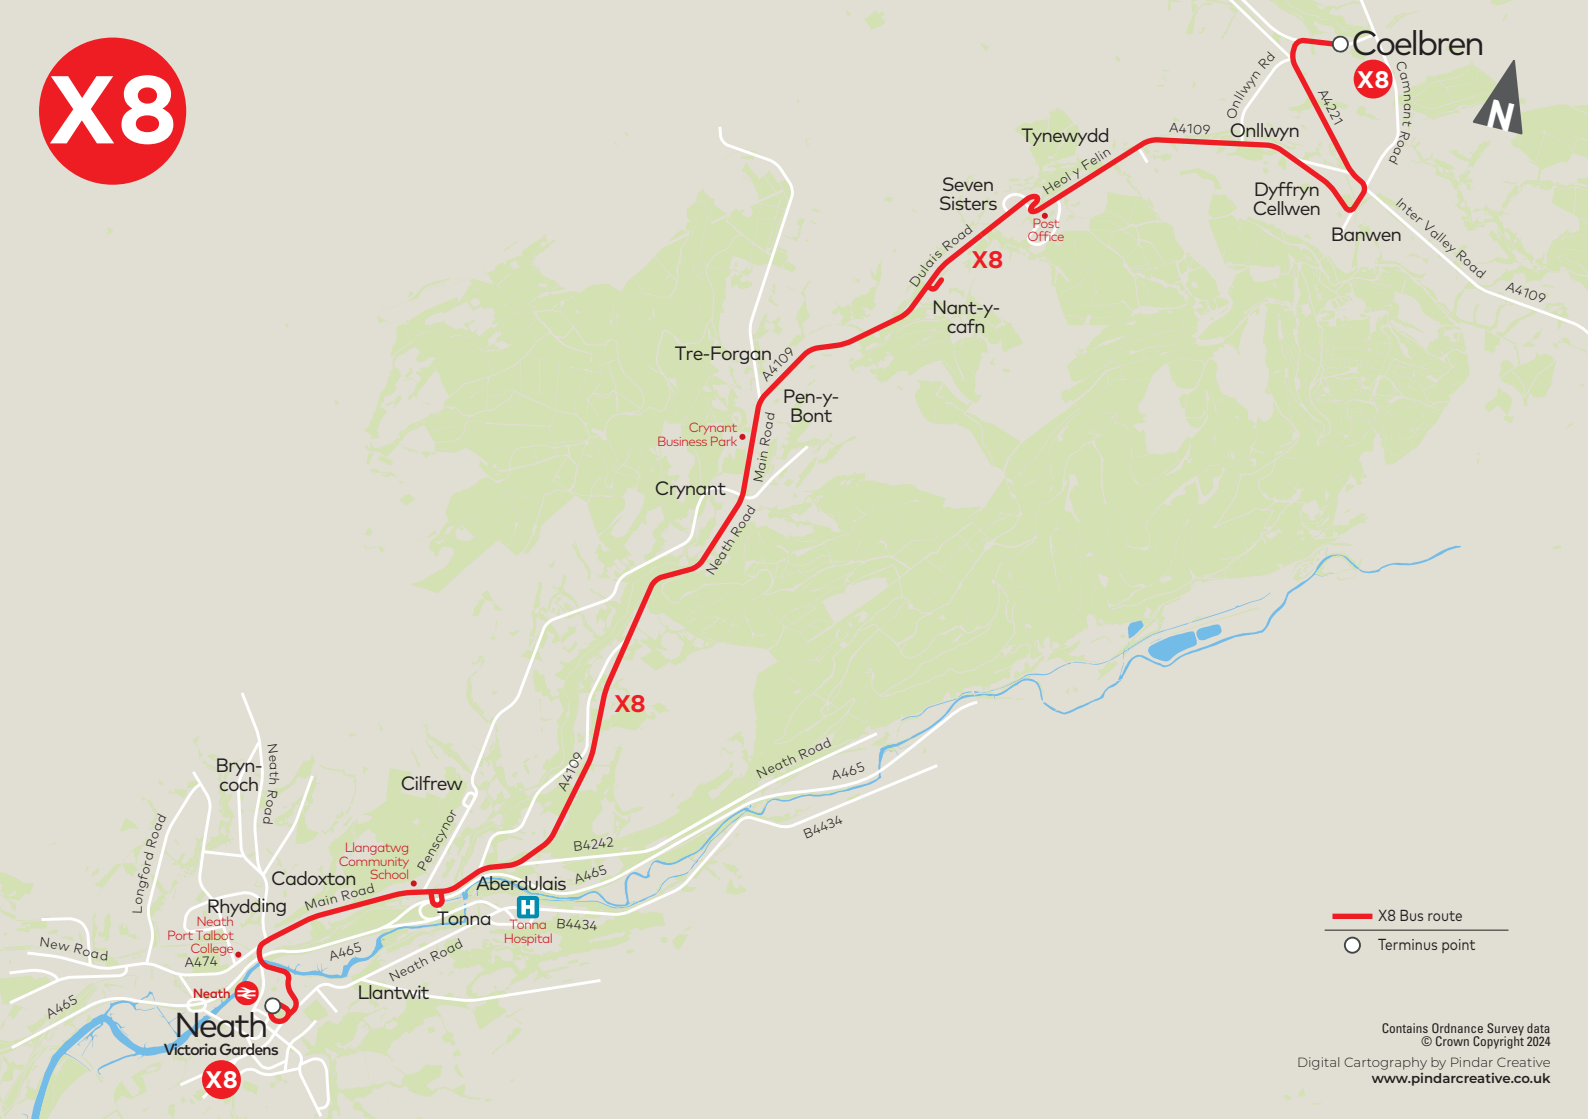

No service on Sundays and Public Holidays

- X8 Bus route
- Terminus point