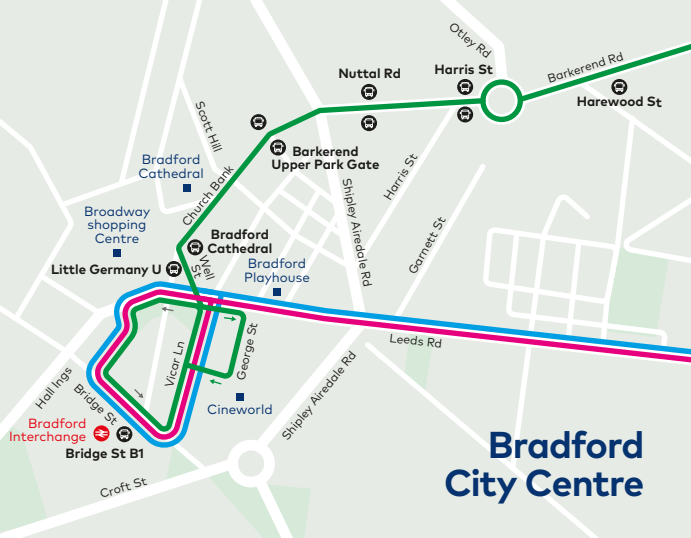

The Headrow

Inner Ring Road

Victoria C

Regent St

Westgate

Civic O

Civic Q

Headrow D

George St Dyer St

Leeds Bus Station

St. Peter's St

Wellington H

Wellington St

Wellington I

Wellington C

East Parade
Park Row
Kings St
Infirmary St

Leeds

Leeds
City Centre

Bradford City Centre

Harewood St

Nuttal Rd

Harris St

Otley Rd

Barkerend Rd

Barkerend Upper Park Gate

Bradford Cathedral

Broadway shopping Centre

Little Germany U

Bradford Cathedral

Bradford Playhouse

Leeds Rd

Shipley Airedale Rd