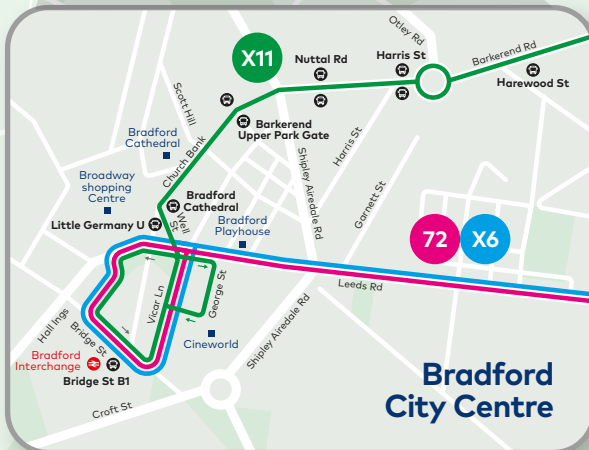

Bradford to Leeds

72 **X6** **X11**

Key

- Railway Station
- Bus stop
- School / University