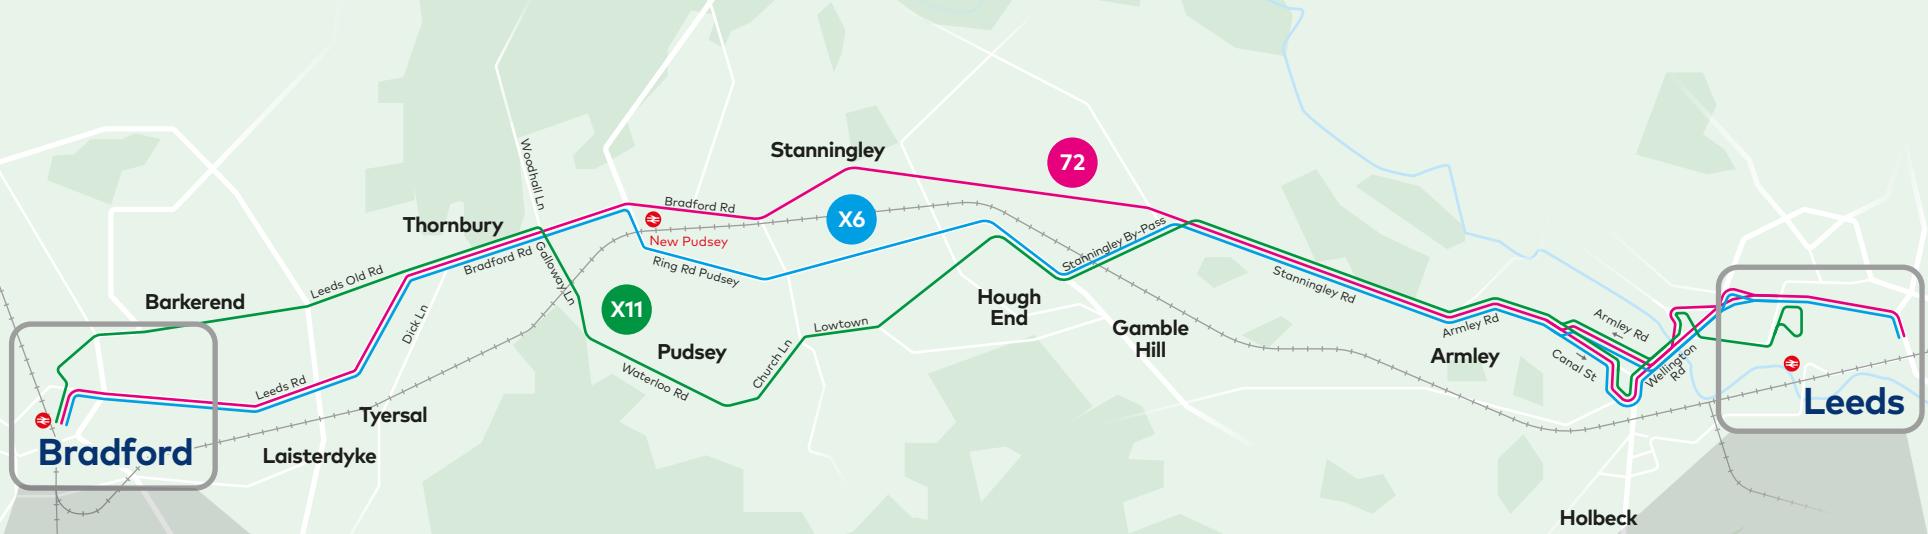

Bradford to Leeds

72 **X6** **X11**

Key

- Railway Station
- Bus stop
- School / University

Civic B

Civic L

Headrow R

Headrow I

The Headrow

Inner Ring Road

Victoria C

Regent St

Westgate

Civic O

Civic Q

Headrow D

George St Dyer St

Leeds Bus Station

St. Peter's St

Wellington H

Wellington St

Wellington I

Wellington C

East Parade
Park Row
Kings St
Infirmary St

Leeds

Leeds
City Centre

Bradford City Centre

Harewood St

Nuttal Rd

Harris St

Otley Rd

Barkerend Rd