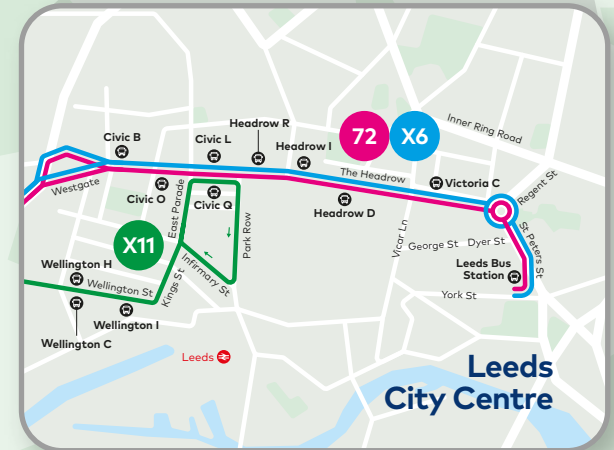

Bradford to Leeds

72 **X6** **X11**

Key

- Railway Station
- Bus stop
- School / University

Civic B

Civic L

Headrow R

Headrow I

The Headrow

Inner Ring Road

Victoria C

Regent St

Westgate

Civic O

Civic Q

Headrow D

George St Dyer St

Leeds Bus Station

St. Peter's St

Wellington H

Wellington St

Wellington I

Wellington C

East Parade
Park Row
Kings St
Infirmary St

Leeds

Leeds
City Centre

Bradford City Centre

Harewood St

Nuttal Rd

Harris St

Otley Rd

Barkerend Rd