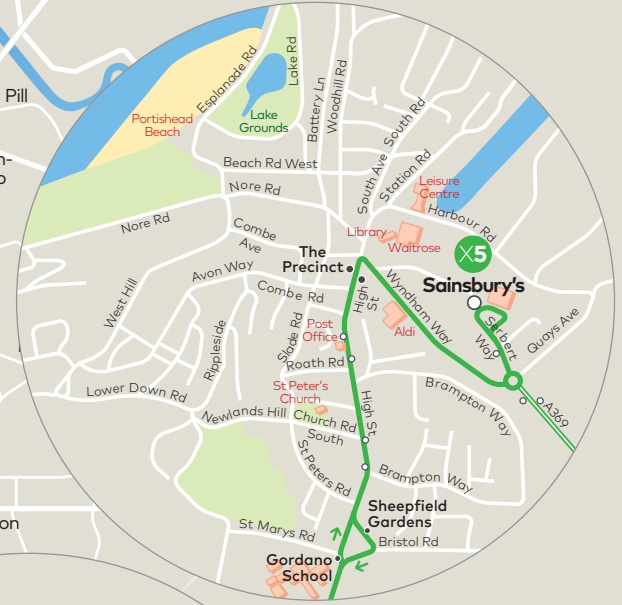

X5**Portishead - Clevedon - Weston-super-Mare**

Valid from 7 April 2024

via Weston-in-Gordano, Yatton and Congresbury

Monday to Friday (except Public Holidays)

Service Number	X5	X5	X5	X5	X5	X5	X5	X5	X5	X5	X5	X5
Portishead, Sainsbury's	—	—	0756	—	—	—	—	—	—	—	—	—
Sheepway, Station Road	—	—	0759	—	—	—	—	—	—	—	—	—
Portishead, Sainsbury's	—	0707	0807	0902	1027	1127	1232	1347	1447	1558	1714	1812
Portishead, The Precinct	—	0710	0810	0905	1030	1130	1235	1350	1450	1601	1717	1815
Portishead, Sheepfield Gardens	—	0712	0812	0907	1032	1132	1237	1352	1452	1603	1719	1817
Weston-in-Gordano, Hill Lane	—	0719	0818	0914	1039	1139	1244	1359	1459	1610	1726	1824
Clevedon, Triangle	0725	0730	0830	0925	1050	1150	1255	1410	1510	1621	1737	1835
Yatton, Chescombe Road	0739	0744	0844	0939	1104	1204	1309	1424	1524	1635	1751	1849
Claverham, Claverham Park	0744	0749	0849	0944	1109	1209	1314	1429	1529	1640	1756	1854
Congresbury, Bridge	0749	0754	0854	0949	1114	1214	1319	1434	1535	1646	1802	1859
Worle Terminus (B)	0803	0808	0910	1003	1128	1228	1333	1448	1551	1702	1816	1913
Weston-super-Mare, Interchange	0821	0826	0928	1021	1146	1246	1351	1506	1610	1721	1835	1931

Sunday and Public Holidays - No service

Which ticket zones?

Bristol Zone - tickets not valid

West of England Zone - tickets valid throughout

Weston-super-Mare Zone - tickets valid between Weston-super-Mare Interchange and Puxton Park

See firstbus.co.uk/zones

Clevedon town centre

Portishead

Portishead town centre

Clevedon

Weston-super-Mare

Weston-super-Mare town centre

- Bus route
- Certain journeys
- Direction of travel
- Terminus point
- Timed stop
- Bus stop
- Last stop for Weston-super-Mare Zone