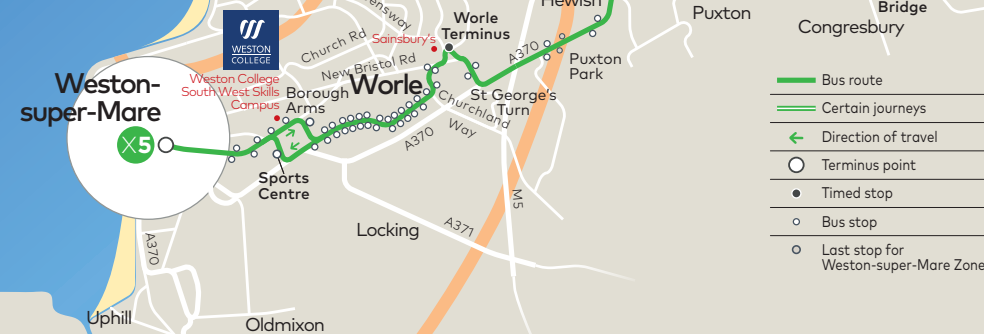

Saturday (except Public Holidays)

Service Number	X5	X5	X5	X5	X5	X5	X5	X5	X5	X5
Weston-super-Mare, Interchange (D)	—	0820	0925	1030	1135	1240	1345	1450	1555	1715
Worle Terminus (C)	—	0838	0943	1048	1153	1258	1403	1508	1613	1733
Congresbury, Station Road	—	0850	0955	1100	1205	1310	1415	1520	1625	1745
Claverham, Claverham Park	—	0855	1000	1105	1210	1315	1420	1525	1630	1750
Yatton, Chescombe Road	—	0900	1005	1110	1215	1320	1425	1530	1635	1755
Clevedon, Old Street	0811	0914	1019	1124	1229	1334	1439	1544	1649	1809
Weston-in-Gordano, Hill Lane	0820	0923	1028	1133	1238	1343	1448	1553	1658	1818
Portishead, Gordano School	0826	0929	1034	1139	1244	1349	1454	1559	1704	1824
Portishead, The Precinct	0829	0932	1037	1142	1247	1351	1457	1602	1707	1827
Portishead, Sainsbury's	0832	0935	1040	1145	1250	1355	1500	1605	1710	1830

Sunday and Public Holidays - No service

Which ticket zones?

Bristol Zone - tickets not valid

West of England Zone - tickets valid throughout

Weston-super-Mare Zone - tickets valid between Weston-super-Mare Interchange and Puxton Park

See firstbus.co.uk/zones

Clevedon town centre

Portishead

Portishead town centre

Clevedon

Weston-super-Mare

Weston-super-Mare town centre

- Bus route
- Certain journeys
- Direction of travel
- Terminus point
- Timed stop
- Bus stop
- Last stop for Weston-super-Mare Zone