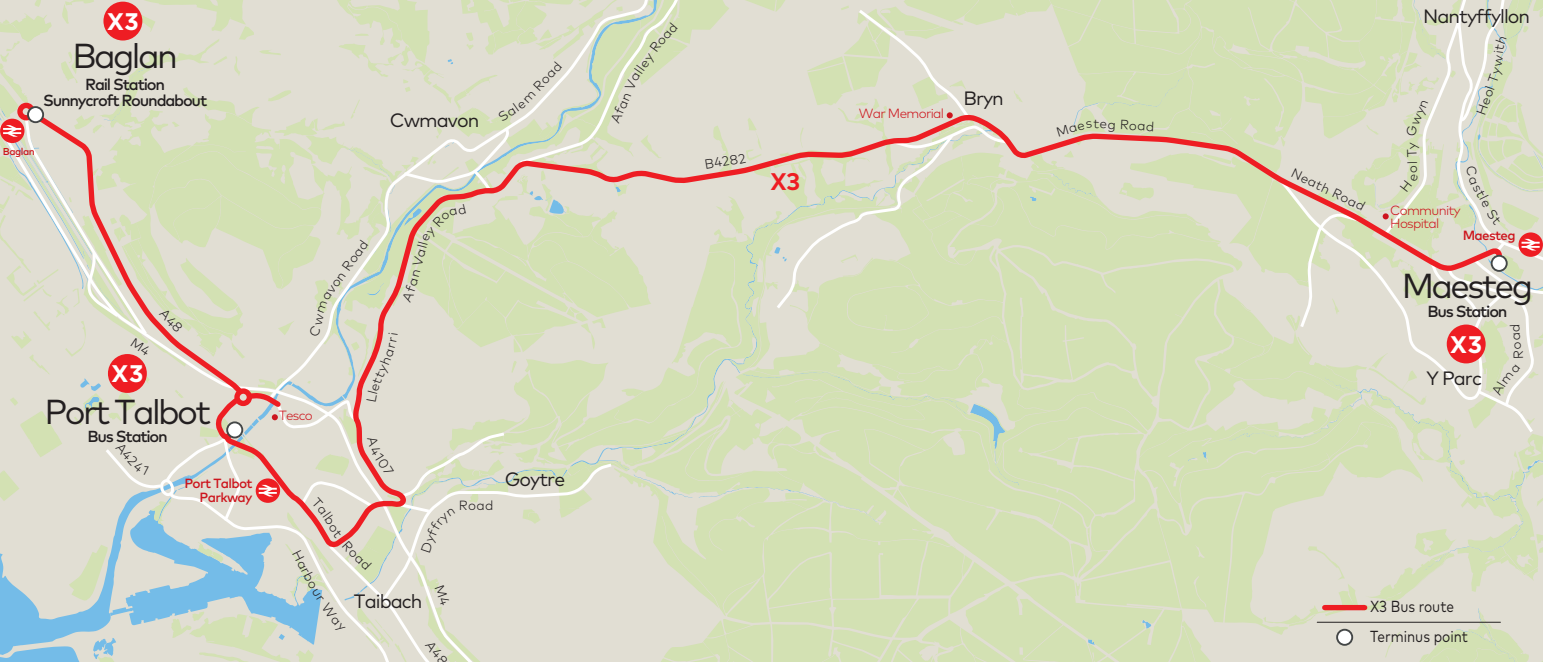

X3**Maesteg – Port Talbot****Mondays to Saturdays** except Public Holidays

<i>Service Number</i>	X3	X3	X3	X3	X3	X3	X3	X3
Maesteg Bus Station	0740	0910	1040	1210	1340	1510	1640	1810
Royal Oak	0748	0918	1048	1218	1348	1518	1648	1818
Ynysygwas	0754	0924	1054	1224	1354	1524	1654	1824
Port Talbot Parkway ⇌	0802	0932	1102	1232	1402	1532	1702	1832
Port Talbot Bus Station	0804	0934	1104	1234	1404	1534	1704	1834
Sunnycroft Roundabout	0819	0949	1119	1249	1419	1549	1719	—

No service on Sundays and Public Holidays**X3****Port Talbot – Maesteg****Mondays to Saturdays** except Public Holidays

<i>Service Number</i>	X3	X3	X3	X3	X3	X3	X3	X3
Sunnycroft Roundabout	—	0820	0950	1120	1250	1420	1550	1720
Port Talbot Bus Station	0710	0835	1005	1135	1305	1435	1605	1735
Port Talbot Parkway ⇌	0711	0836	1006	1136	1306	1436	1606	1736
Ynysygwas	0720	0845	1015	1145	1315	1445	1615	1745
Royal Oak	0727	0852	1022	1152	1322	1452	1622	1752
Maesteg Bus Station	0735	0900	1030	1200	1330	1500	1630	1800

No service on Sundays and Public Holidays

X3

 X3 Bus route
 Terminus point