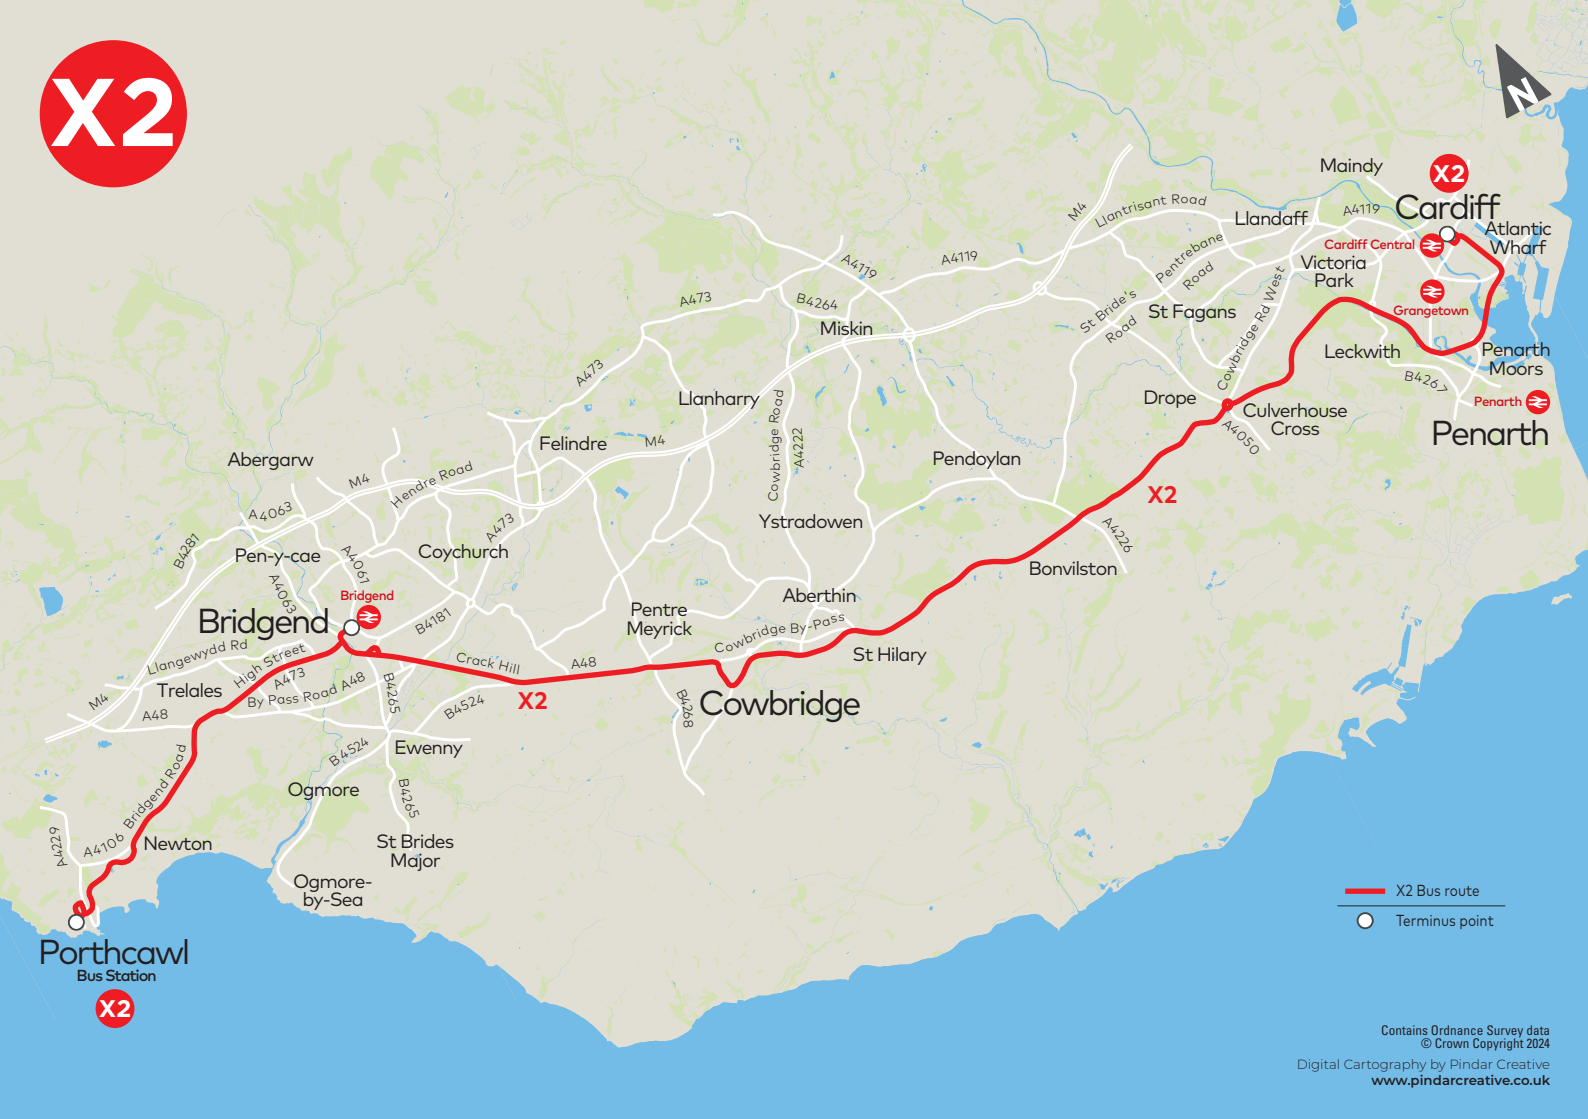

Porthcawl Bus Station

X2 Bus route
Terminus point