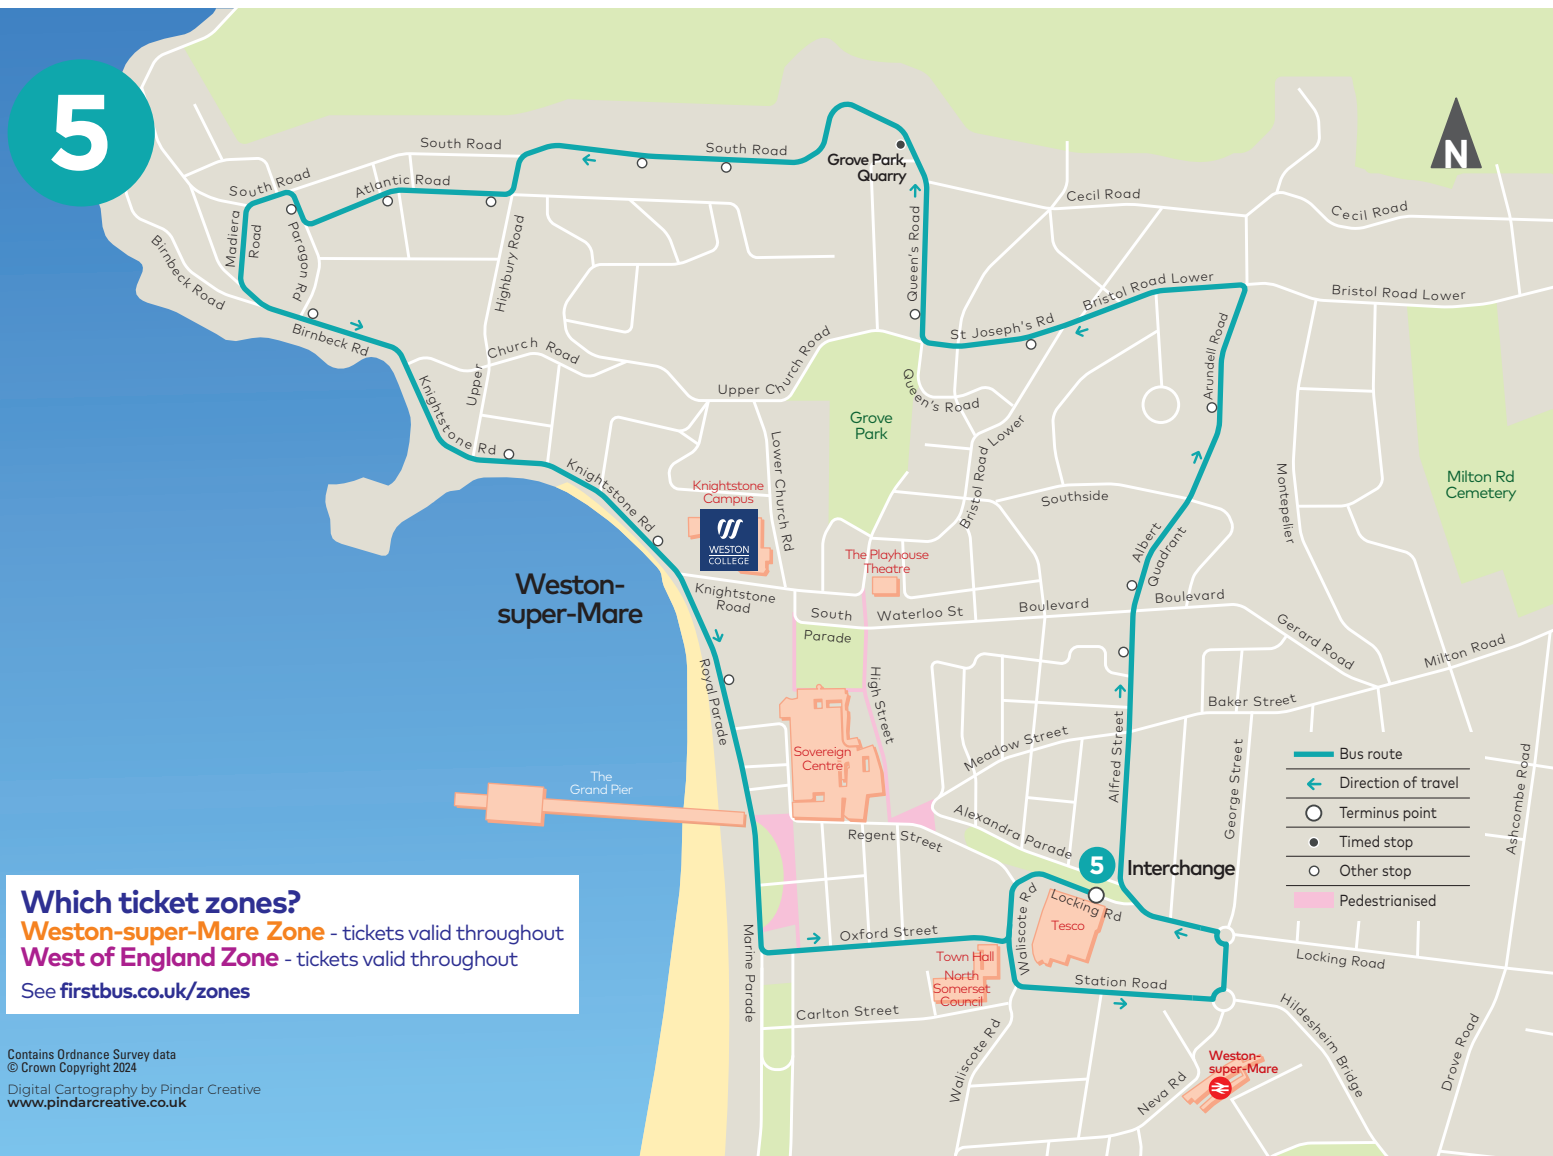

Monday to Friday (except Public Holidays)

Service Number	5	5	5	5	5	5	5	5	5	5
Weston-super-Mare, Interchange (K)	0635	0855	0950	1110	1225	1340	1500	1625	1745	1840
Grove Park, Quarry	0643	0903	0958	1118	1233	1348	1508	1633	1753	1848
Weston-super-Mare, Interchange (D)	0655	0915	1010	1130	1245	1400	1520	1645	1805	1900

Saturday (except Public Holidays)

Service Number	5	5	5	5	5	5	5	5	5	5
Weston-super-Mare, Interchange (K)	0810	0920	1035	1150	1305	1420	1535	1650	1750	1900
Grove Park, Quarry	0818	0928	1043	1158	1313	1428	1543	1658	1758	1908
Weston-super-Mare, Interchange (D)	0830	0940	1055	1210	1325	1440	1555	1710	1810	19207

Sunday and Public Holidays - No service

Some Internet search engines will provide links to old timetables. Please check firstbus.co.uk to ensure you have the up to date timetable.

Which ticket zones?
Weston-super-Mare Zone - tickets valid throughout
West of England Zone - tickets valid throughout
 See firstbus.co.uk/zones