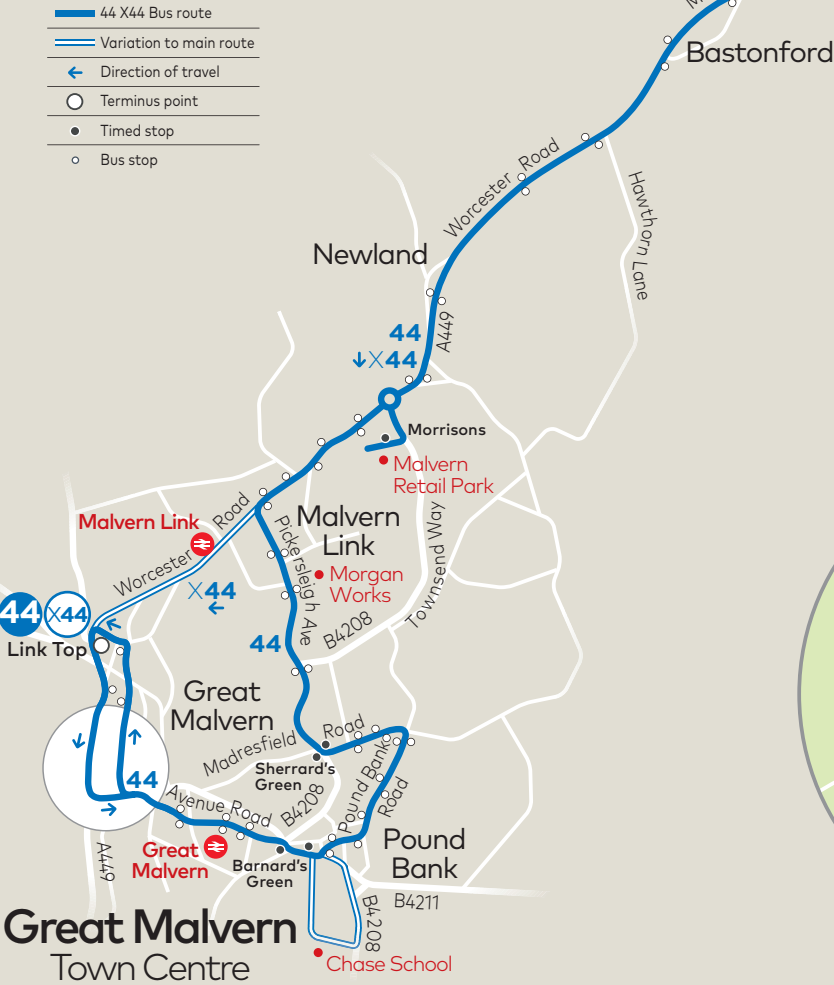

## Worcester City Centre

## Worcester City Centre

- 44 X44 Bus route
- Variation to main route
- ← Direction of travel
- Terminus point
- Timed stop
- Bus stop

## Great Malvern Town Centre