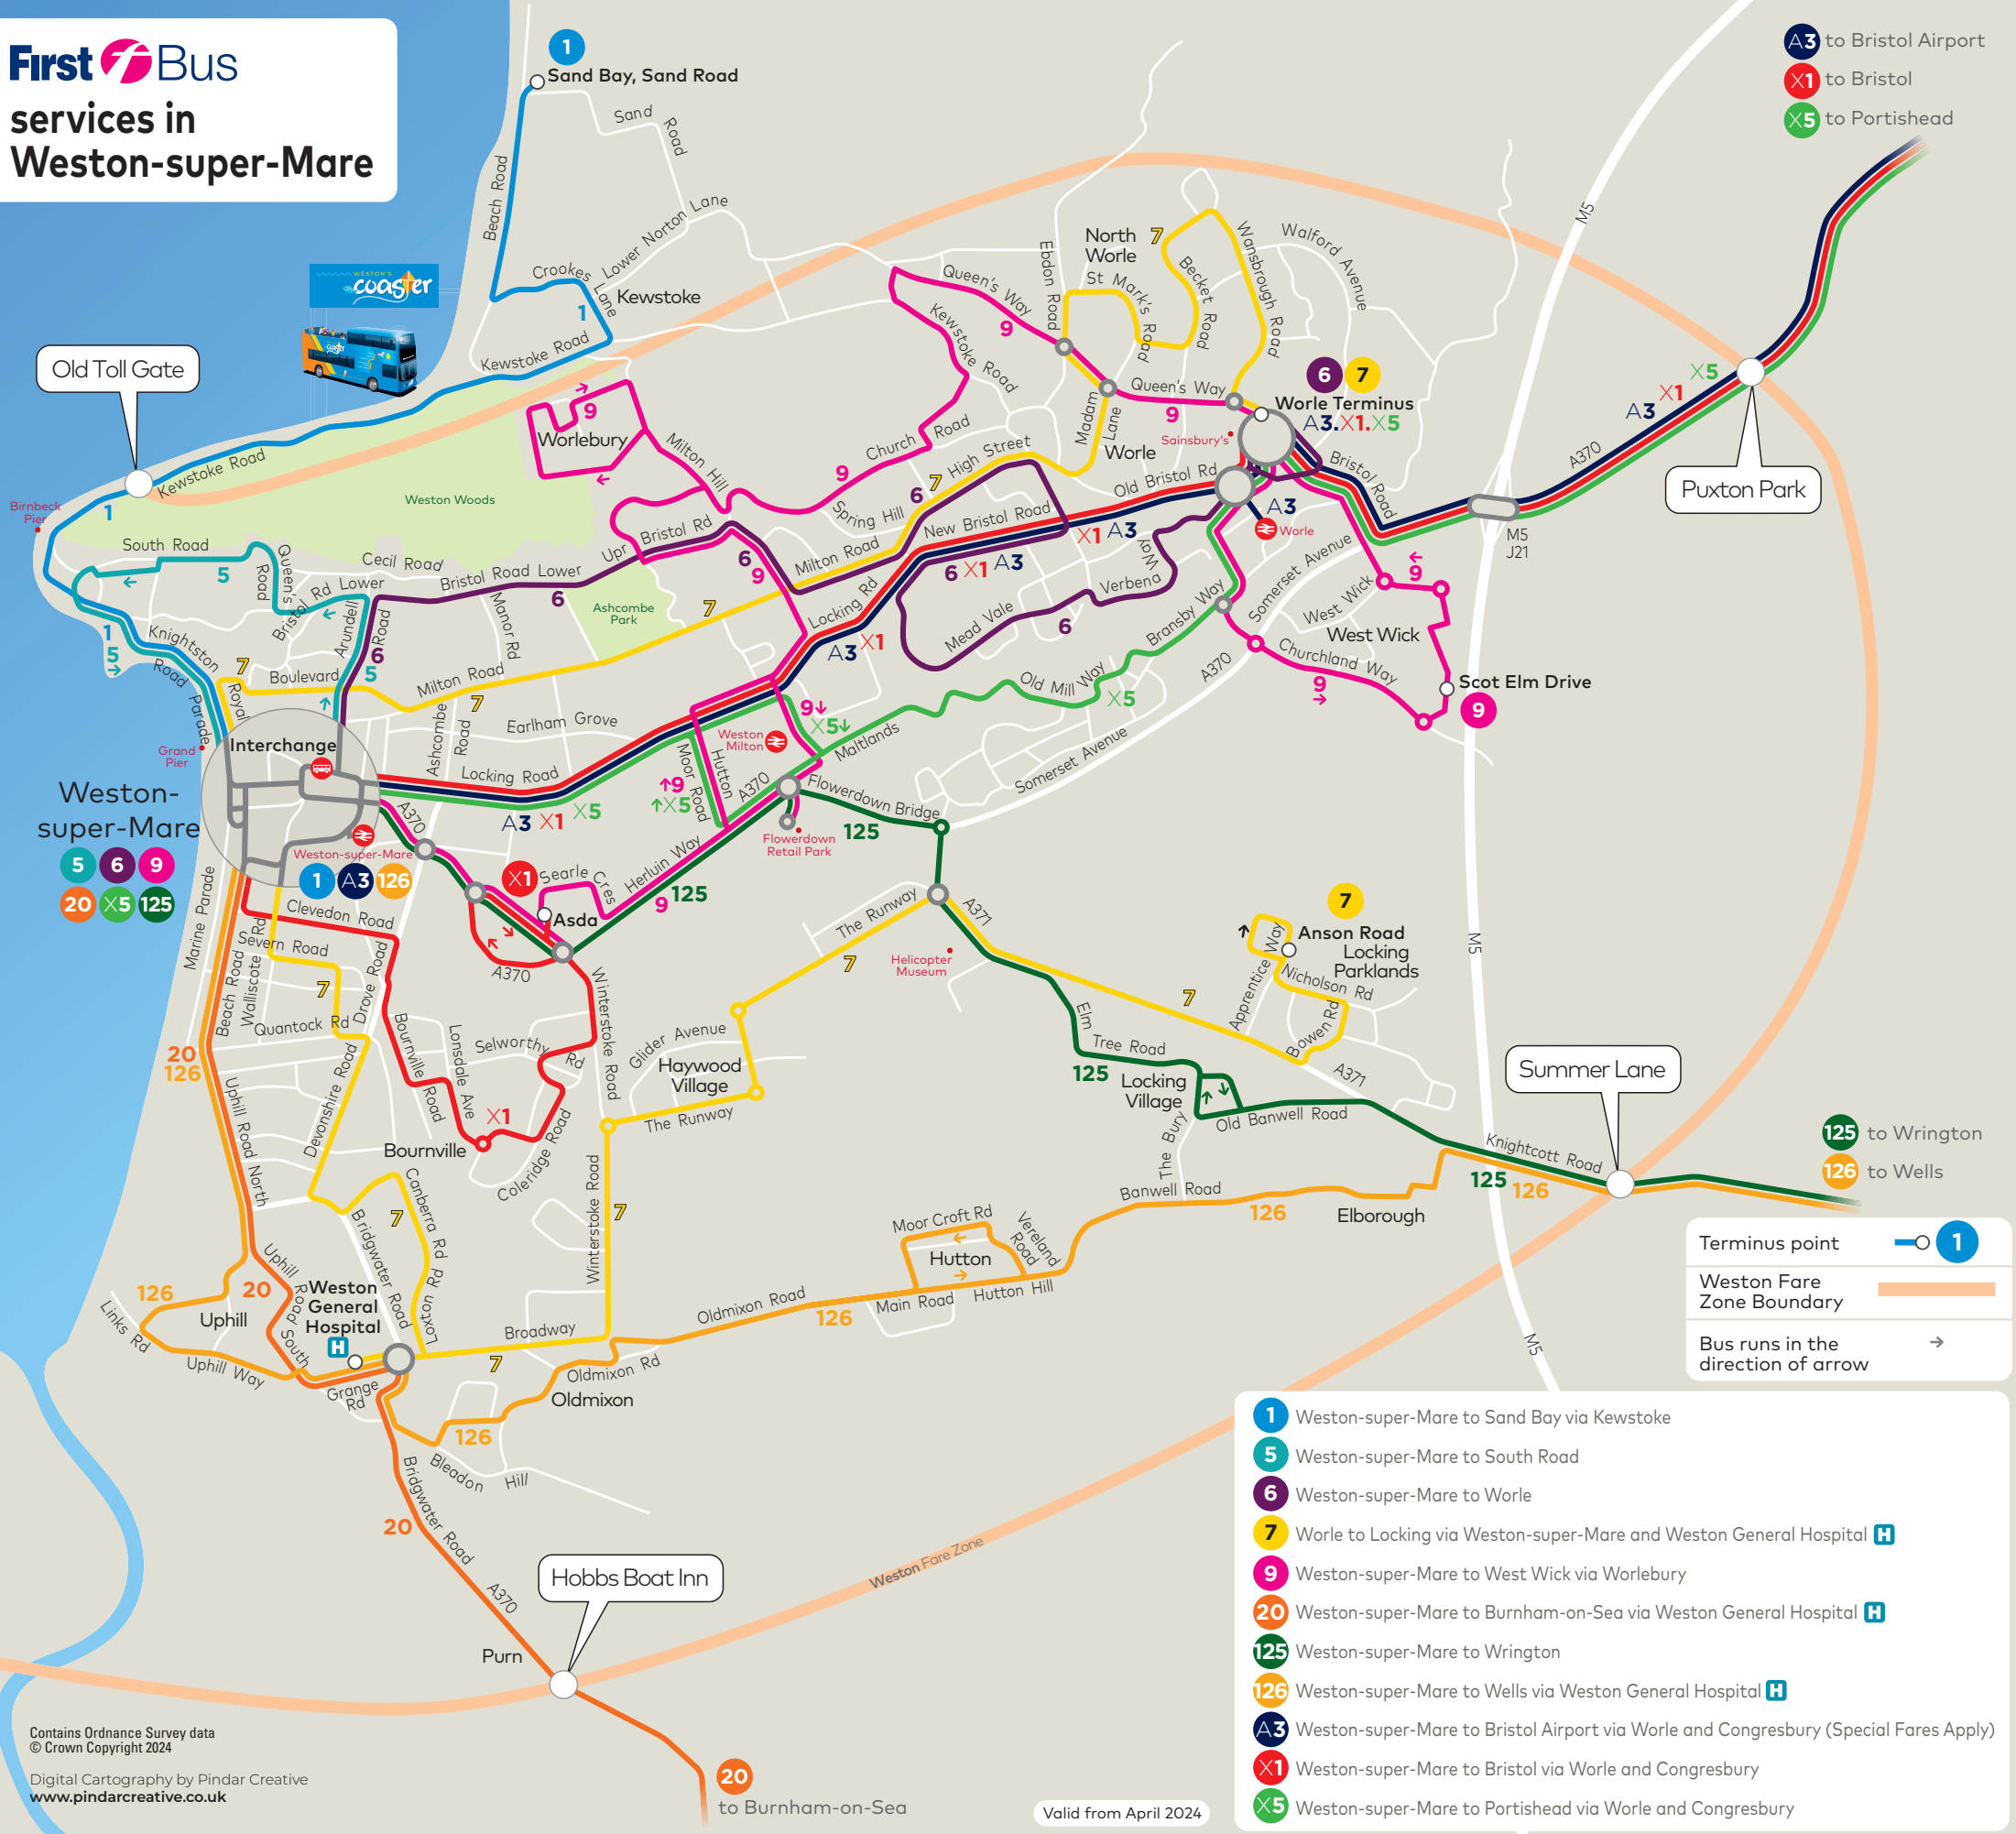

# First Bus services in Weston-super-Mare

- A3 to Bristol Airport
- X1 to Bristol
- X5 to Portishead

- 1 Weston-super-Mare to Sand Bay via Kewstoke
- 5 Weston-super-Mare to South Road
- 6 Weston-super-Mare to Worle
- 7 Worle to Locking via Weston-super-Mare and Weston General Hospital **H**
- 9 Weston-super-Mare to West Wick via Worlebury
- 20 Weston-super-Mare to Burnham-on-Sea via Weston General Hospital **H**
- 125 Weston-super-Mare to Wrington
- 126 Weston-super-Mare to Wells via Weston General Hospital **H**
- A3 Weston-super-Mare to Bristol Airport via Worle and Congresbury (Special Fares Apply)
- X1 Weston-super-Mare to Bristol via Worle and Congresbury
- X5 Weston-super-Mare to Portishead via Worle and Congresbury