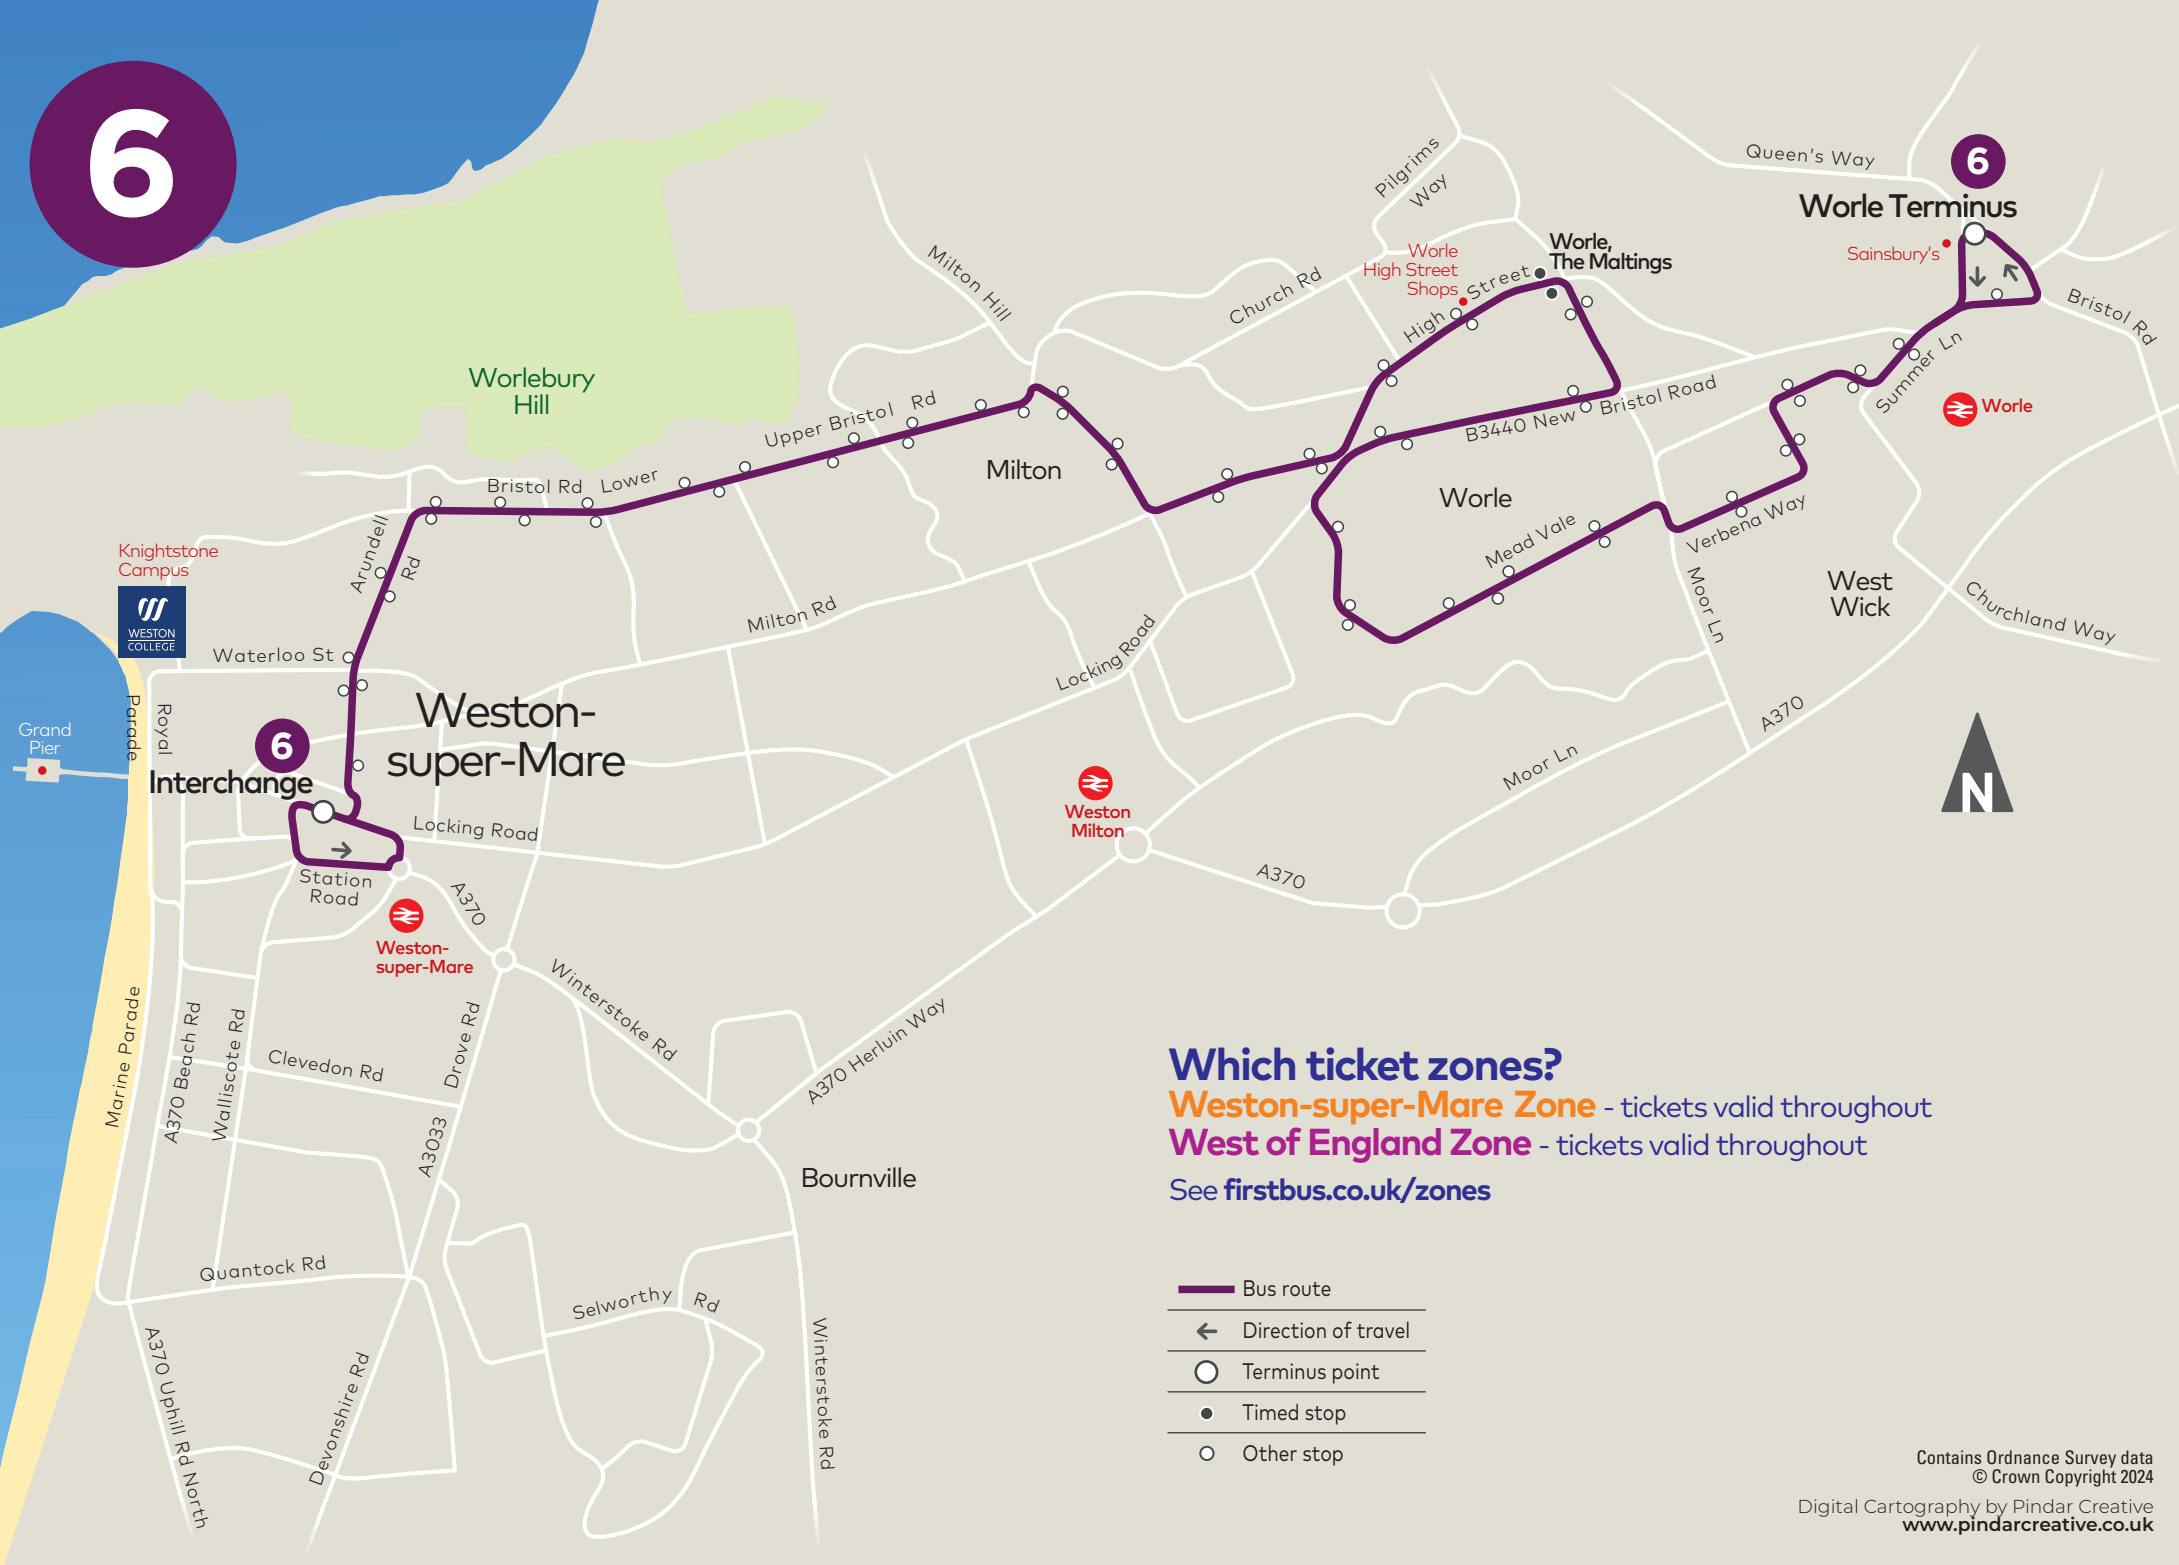

Weston-super-Mare – Worle

via Upper Bristol Road, Worle High Street and Mead Vale

Valid from 1 September 2024

Monday to Friday (except Public Holidays)

Service Number	6	6	6	6	6	6	6	6	6	6	6	6	6	6	6	6	6	6
Weston-super-Mare, Interchange (I)	0635	0735	0805	0840	0910	0945	1015	1045	1115	1145	1215	1245	1315	1345	1415	1445	1515	1548
Worle High Street Shops, The Maltings	0647	0747	0817	0853	0923	0957	1027	1057	1128	1158	1228	1258	1328	1358	1428	1458	1528	1601
Worle Terminus (A)	0701	0803	0833	0910	0940	1010	1039	1109	1140	1210	1240	1310	1340	1410	1441	1511	1543	1616
Service Number	6	6	6	6	6													
Weston-super-Mare, Interchange (I)	1622	1652	1722	1752	1822	1922												
Worle High Street Shops, The Maltings	1635	1705	1735	1805	1834	1934												
Worle Terminus (A)	1649	1719	1749	1819	1847	1946												

Saturday (except Public Holidays)

Service Number	6	6	6	6	6	6	6	6	6	6	6	6	6	6	6	6	6	6
Weston-super-Mare, Interchange (I)	0721	0753	0827	0857	0930	1000	1033	1103	1136	1206	1239	1309	1342	1412	1445	1515	1547	1618
Worle High Street Shops, The Maltings	0736	0809	0842	0912	0945	1015	1048	1118	1151	1221	1254	1324	1357	1427	1500	1530	1602	1633
Worle Terminus (A)	0748	0822	0855	0924	0957	1027	1100	1130	1203	1233	1306	1336	1409	1439	1512	1542	1614	1645
Service Number	6	6	6	6	6													
Weston-super-Mare, Interchange (I)	1651	1721	1752	1822	1922													
Worle High Street Shops, The Maltings	1706	1736	1807	1837	1937													
Worle Terminus (A)	1718	1748	1819	1849	1948													

Some Internet search engines will provide links to old timetables. Please check firstbus.co.uk to ensure you have the up to date timetable.

6

Which ticket zones?

Weston-super-Mare Zone - tickets valid throughout
West of England Zone - tickets valid throughout

See firstbus.co.uk/zones

-  Bus route
-  Direction of travel
-  Terminus point
-  Timed stop
-  Other stop