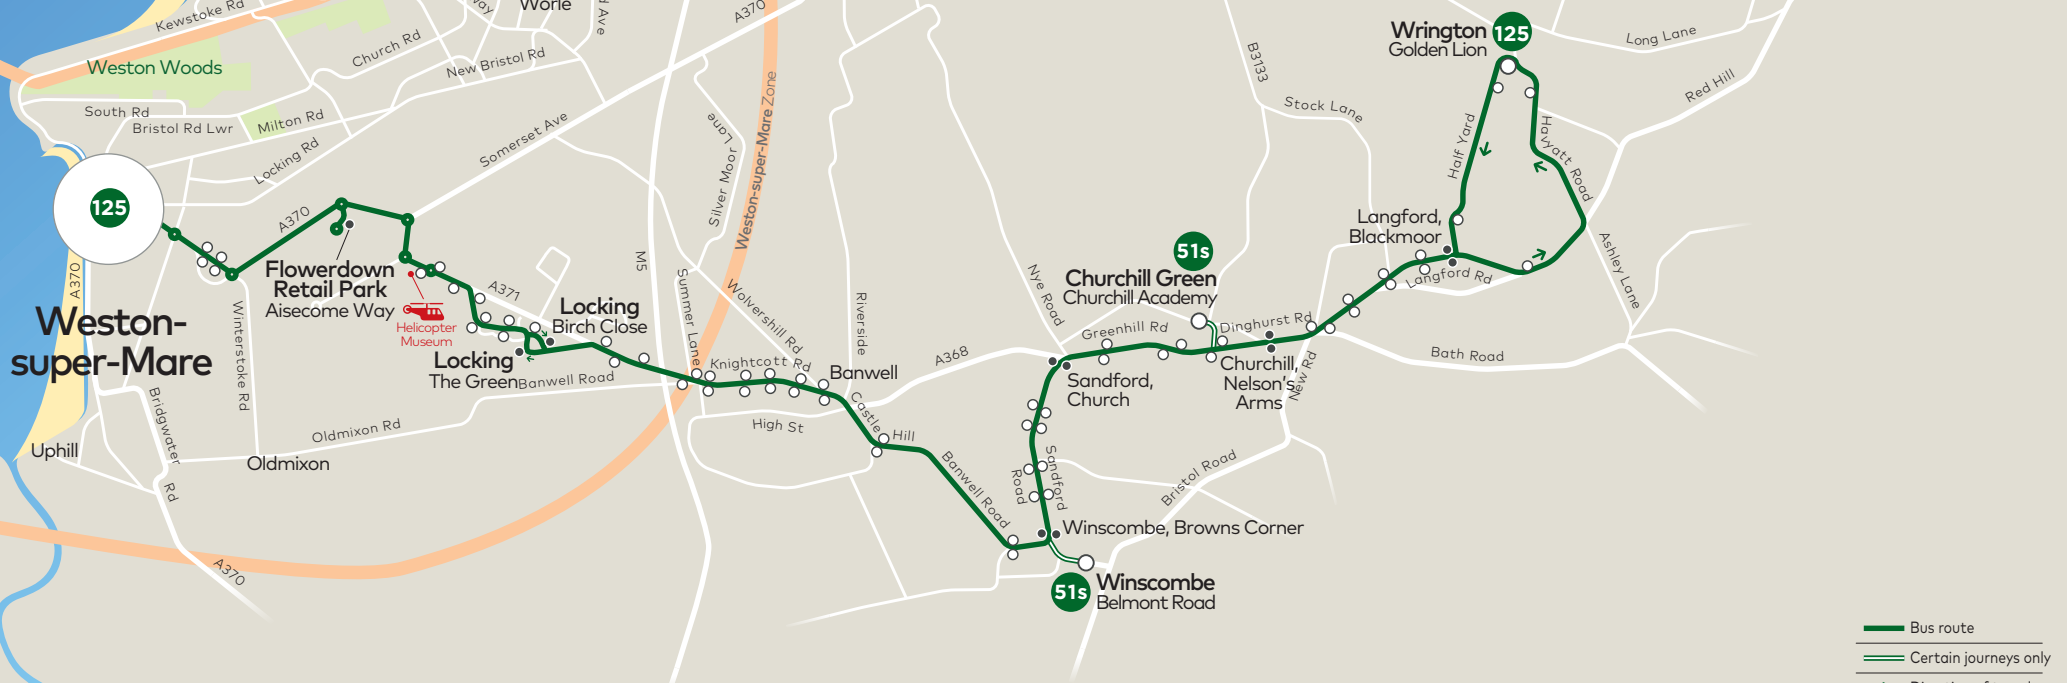

51s**Winscombe - Churchill Academy**

via Sandford

Valid from 1 September 2024

Schooldays only

<i>Service Number</i>	51s
Winscombe, Belmont Road	0811
Winscombe, Browns Corner	0813
Sandford, Church	0816
Churchill Academy	0821

Schooldays only

<i>Service Number</i>	51s
Churchill Academy	1515
Sandford, Church	1520
Winscombe, Browns Corner	1524
Winscombe, Belmont Road	1527

125**Weston-super-Mare - Wrington**

via Sandford

Valid from 1 September 2024

Note: SD - Schooldays only SH - Not Schooldays**Saturday (except Public Holidays)**

<i>Service Number</i>	125	125	125	125	125
Wrington, Golden Lion	0845	1045	1245	1445	1745
Langford, Blackmoor	0849	1049	1249	1449	1749
Churchill, Nelson's Arms	0855	1055	1255	1455	1755
Sandford, Church	0900	1100	1300	1500	1759
Winscombe, Browns Corner	0904	1104	1304	1504	1803
Locking, The Green	0919	1119	1319	1519	1815
Hutton Moor, Aisecome Way	0926	1126	1325	1525	1822
Weston-super-Mare, Interchange	0936	1136	1335	1535	1831

- Bus route
- Certain journeys only
- ← Direction of travel
- Terminus point
- Timed stop
- Other stop