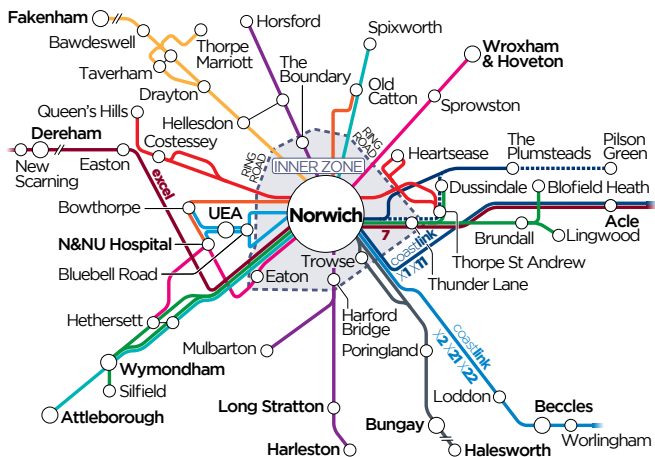

from **First** BUS

your simple **route guide** to the
TURQUOISE LINE

heading to the hospital?
simply change bus at
Cringleford Bus Interchange

Welcome to the TURQUOISE LINE 13

direct bus links to & from the city centre

You can catch a Turquoise Line bus...

up to **every 30 minutes** Monday - Saturday daytimes
up to **every hour** Sundays, Bank Hols & evenings

network Norwich buses, made simple...

The Turquoise Line is one of our nine frequent colour-coded Network Norwich bus routes...ideal for easy connections all across the city with great value tickets for unlimited travel...

unlimited travel - all buses - all day

Norwich Zone
anywhere on the map

£6 adult £4.50 young person £11 High5 group*

Inner Zone
for shorter trips

£5 adult £3.70 young person £9 High5 group*

buy on app or on the bus