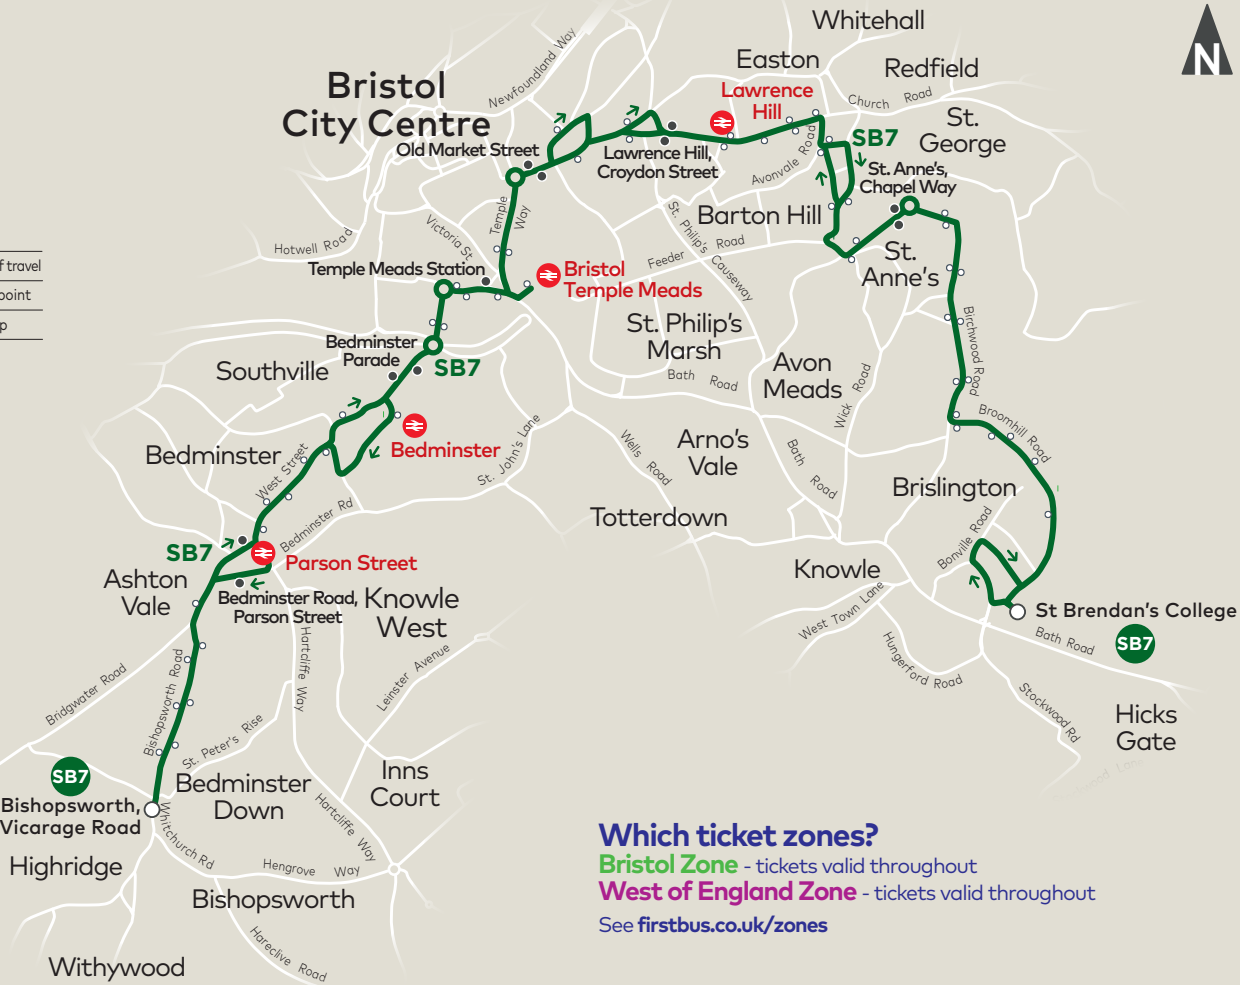

College Days only

Service Number	SB7	SB7
Bishopsworth, Vicarage Road	0727	0900
Parson Street, Bedminster Down Road	0733	0904
Bedminster Parade	0740	0910
Temple Meads Station (T3)	0746	0915
Old Market Street (M3)	0754	0923
Lawrence Hill, Croydon Street	0759	0928
St Anne’s, Chapel Way	0811	0936
St Brendan’s College Grounds	0823	0945

St Brendan’s College – Bishopsworth

College Days only

Service Number	SB7	SB7
St Brendan’s College Grounds	1445	1610
St Anne’s, Chapel Way	1453	1618
Lawrence Hill, Croydon Street	1507	1634
Old Market Street (M4)	1511	1638
Bedminster Parade	1522	1652
Bedminster Road, Parson Street	1532	1701
Bishopsworth, Vicarage Road	1538	1708

- SB7 route
- ← Direction of travel
- Terminus point
- Timed stop
- Bus stop

Which ticket zones?
Bristol Zone - tickets valid throughout
West of England Zone - tickets valid throughout
 See firstbus.co.uk/zones