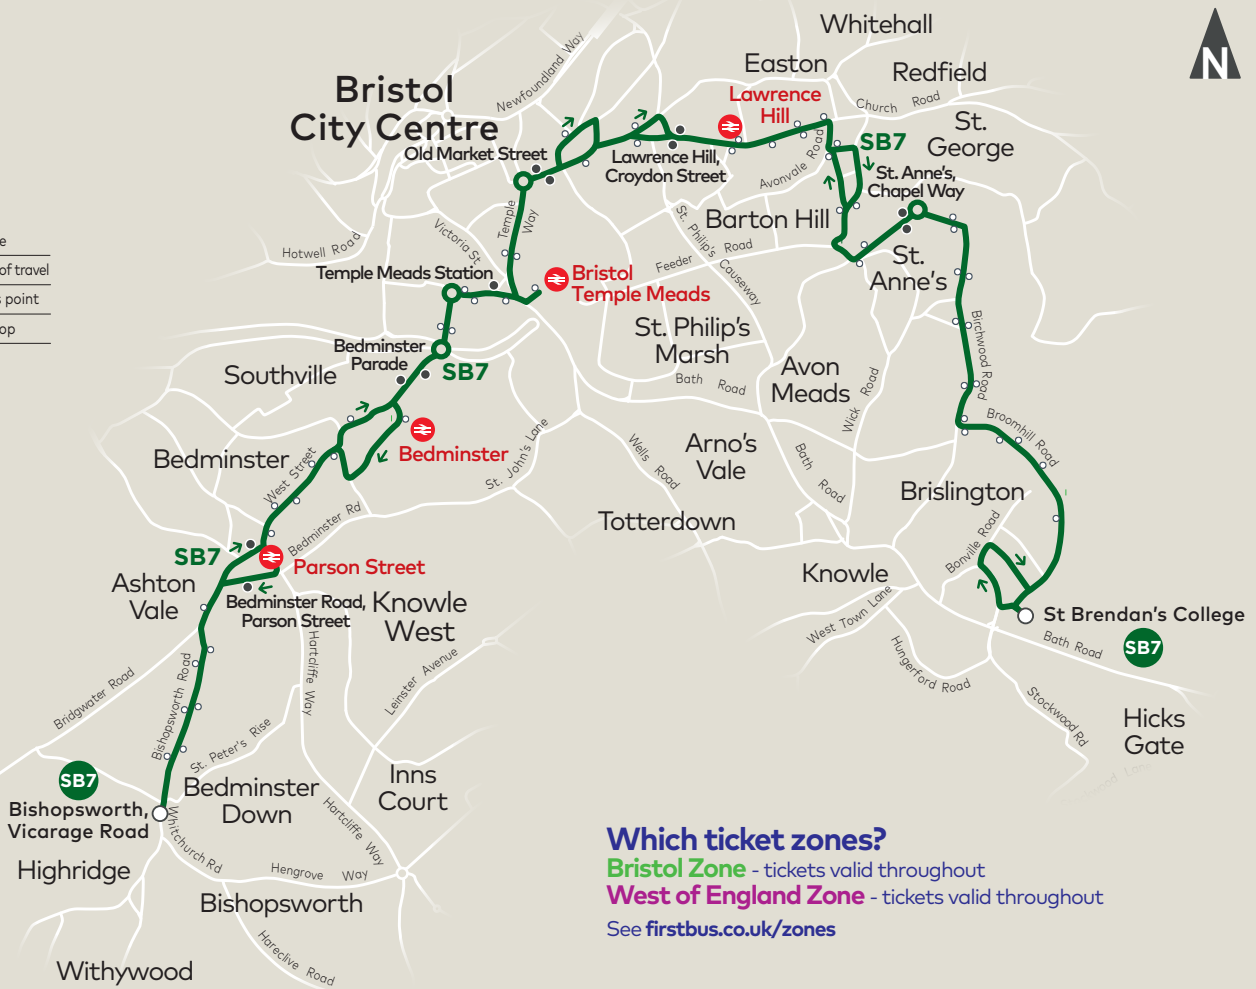

College Days only

Service Number	SB7	SB7
Bishopsworth, Vicarage Road	0740	0858
Parson Street, Bedminster Down Road	0746	0904
Bedminster Parade	0752	0910
Temple Meads Station (T3)	0758	0916
Old Market Street (M3)	0804	0922
Lawrence Hill, Croydon Street	0808	0926
St Anne's, Chapel Way	0816	0934
St Brendan's College Grounds	0826	0944

College Days only

Service Number	SB7	SB7
St Brendan's College Grounds	1455	1610
St Anne's, Chapel Way	1507	1622
Lawrence Hill, Croydon Street	1513	1628
Old Market Street (M4)	1517	1632
Bedminster Parade	1527	1642
Bedminster Road, Parson Street	1537	1652
Bishopsworth, Vicarage Road	1542	1657

- SB7 route
- ← Direction of travel
- Terminus point
- Timed stop
- Bus stop

Which ticket zones?

Bristol Zone - tickets valid throughout

West of England Zone - tickets valid throughout

See [firstbus.co.uk/zones](https://www.firstbus.co.uk/zones)