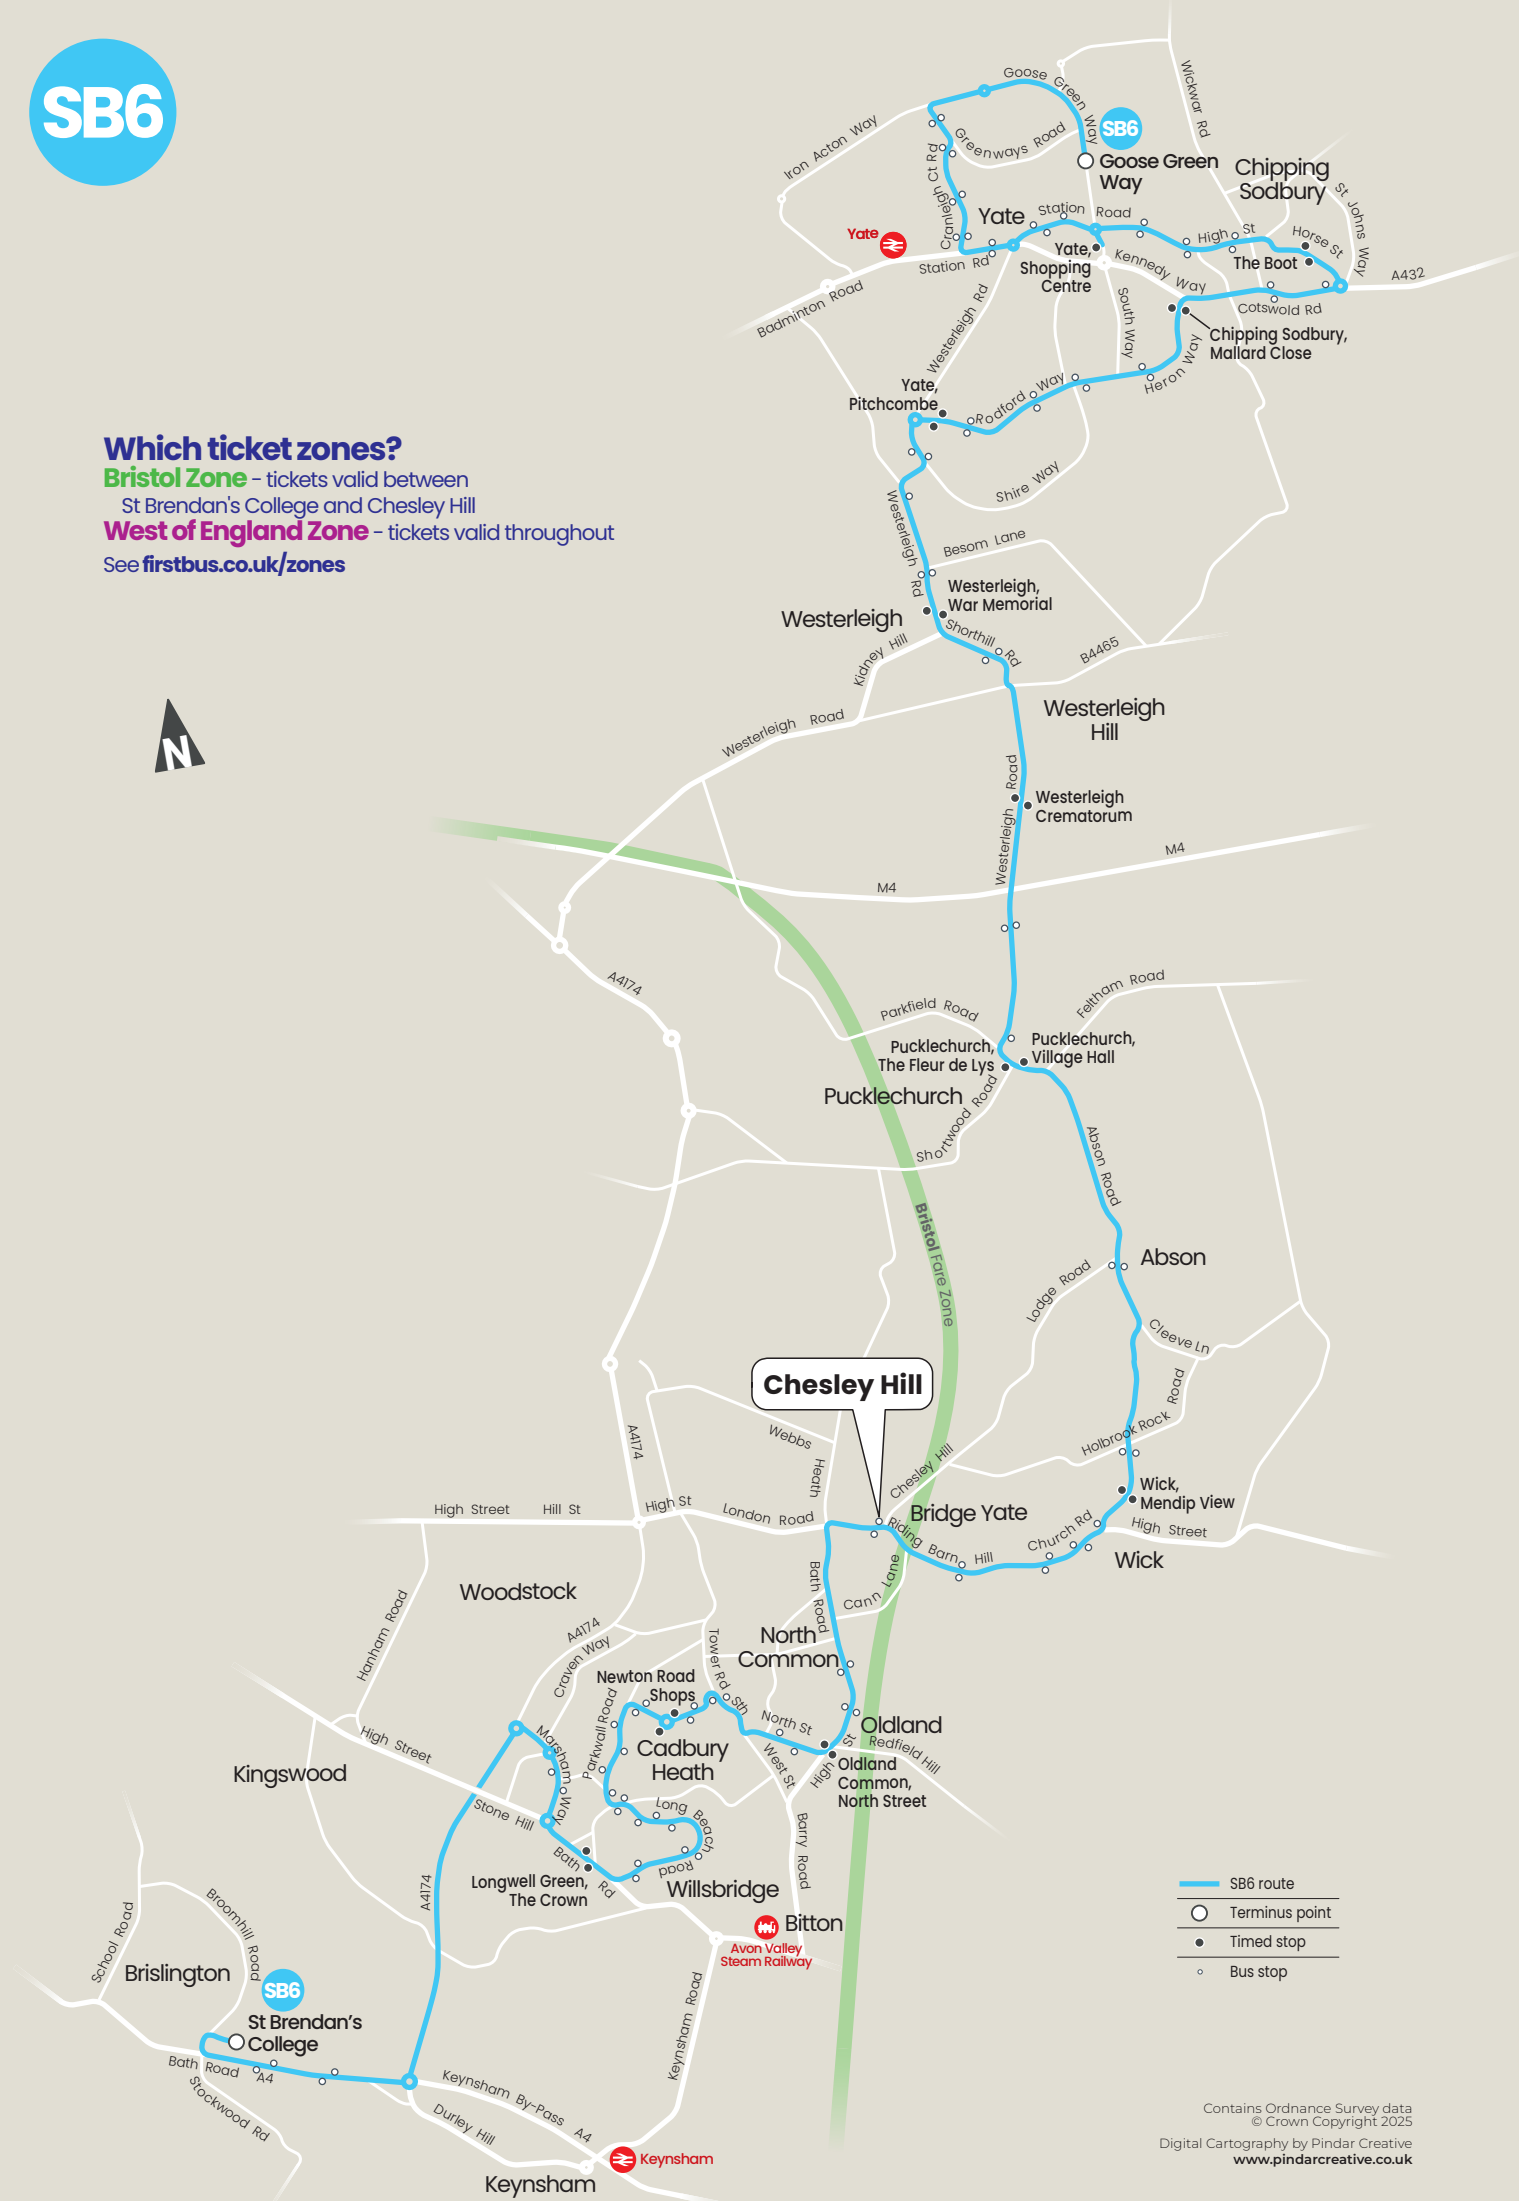

## College Days only

	<i>Service Number</i>	<b>SB6</b>
<b>Yate, Goose Green Way</b>	0701	
Yate, Shopping Centre (D)	0713	
Chipping Sodbury, The Boot	0717	
Chipping Sodbury, Mallard Close	0720	
Yate, Pitchcombe	0725	
Westerleigh, War Memorial	0729	
Westerleigh Crematorium	0733	
Pucklechurch Village Hall	0737	
Wick, Mendip View	0744	
Oldland Common, North Street	0754	
Cadbury Heath, Newton Road Shops	0800	
Longwell Green, The Crown	0810	
<b>St Brendan’s College Grounds</b>	0824	

## College Days only

	<i>Service Number</i>	<b>SB6</b>
<b>St Brendan’s College Grounds</b>	1611	
Longwell Green, The Crown	1621	
Cadbury Heath, Park Crescent	1630	
Oldland Common, North Street	1636	
Wick, Mendip View	1645	
Pucklechurch, The Fleur De Lys	1653	
Westerleigh Crematorium	1655	
Westerleigh, War Memorial	1700	
Yate, Pitchcombe	1704	
Chipping Sodbury, Mallard Close	1709	
Chipping Sodbury, The Boot	1712	
Yate, Shopping Centre (D)	1721	
<b>Yate, Goose Green Way</b>	1733	

### Which ticket zones?

**Bristol Zone** - tickets valid between St Brendan's College and Chesley Hill

**West of England Zone** - tickets valid throughout

See [firstbus.co.uk/zones](http://firstbus.co.uk/zones)

- SB6 route
- Terminus point
- Timed stop
- Bus stop