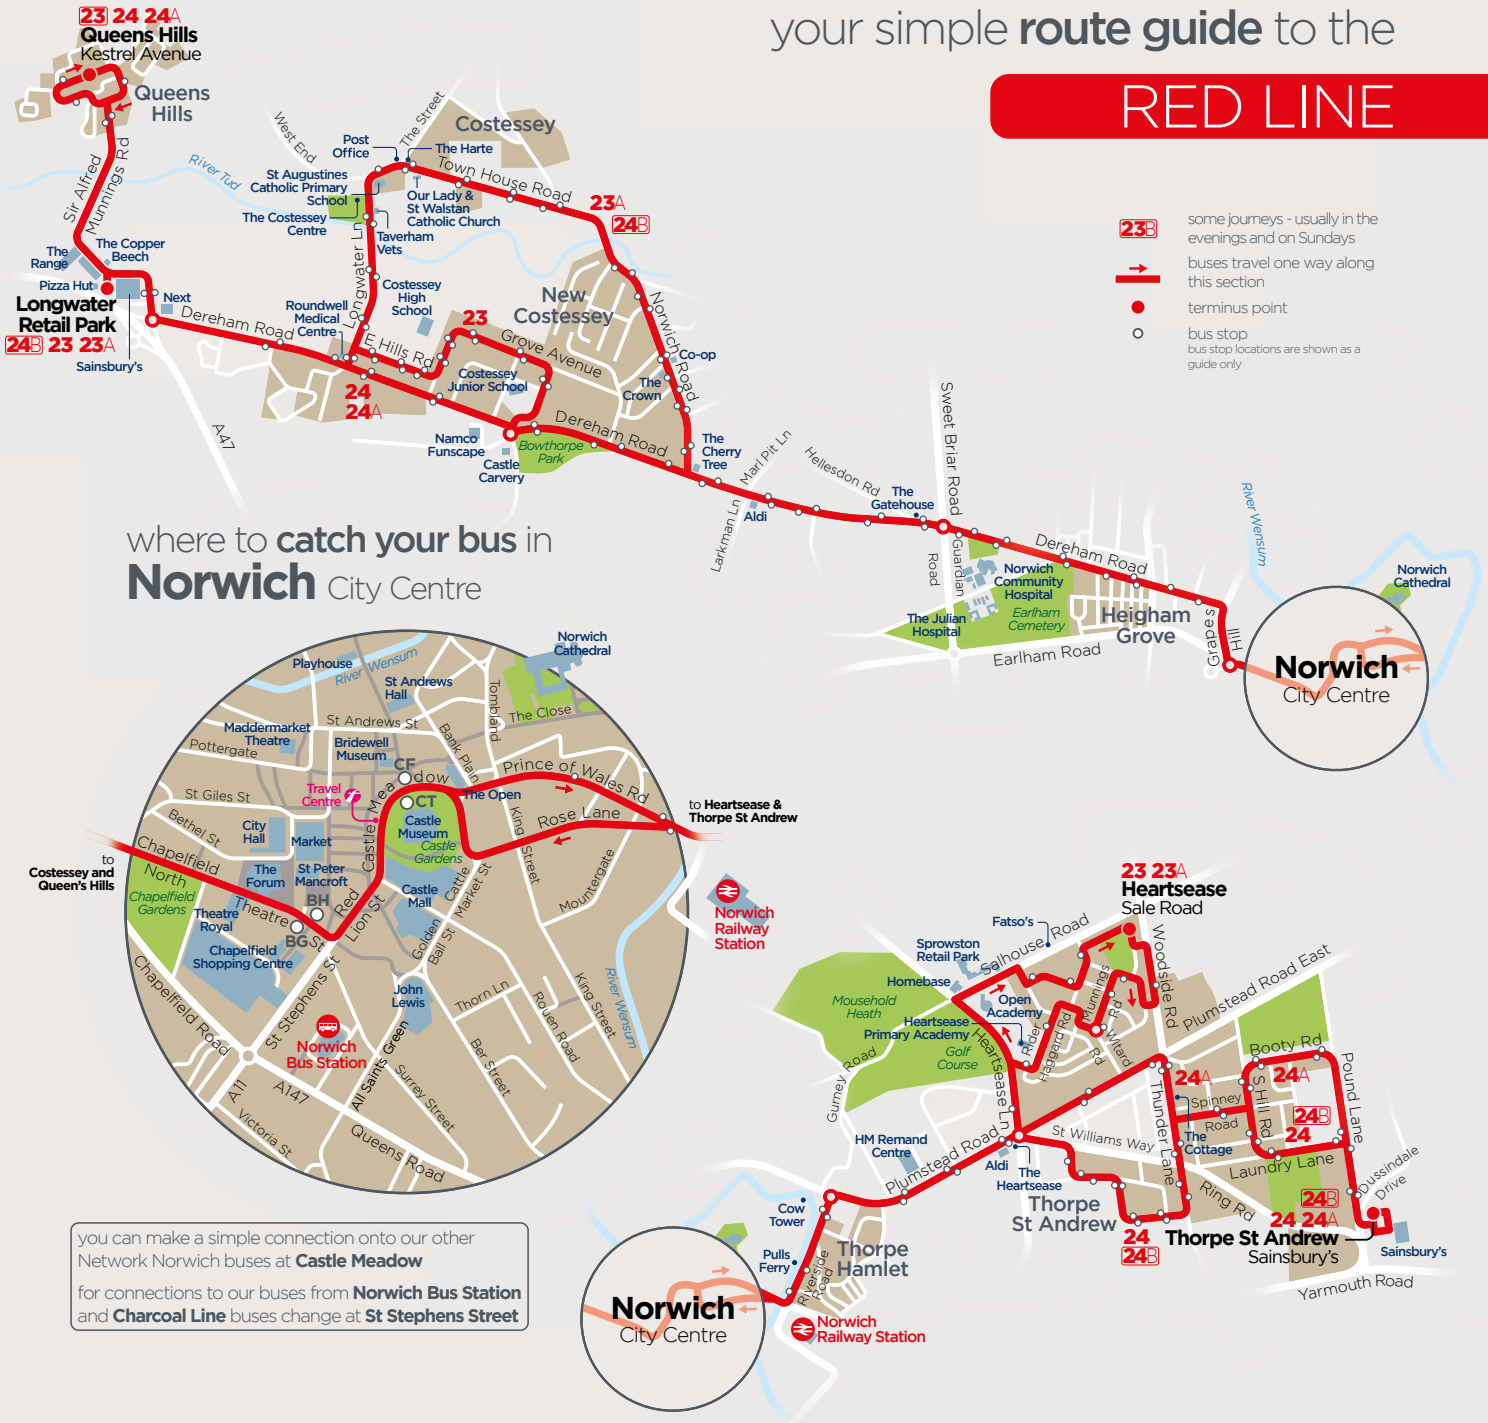

bus times valid from 30 March 2025

• times at these stops are estimated

On arrival at Salhouse Road Retail Park, all buses will continue around the Heartsease Estste loop

Saturdays

Queens Hills	Kestrel Ave/School
Longwater Retail Park	Pizza Hut
William Frost Way	Sainsburys
Roundwell Med Ctr	Dereham Rd
Roundwell Med Ctr	Longwater Ln
Costessey	Longwater Lane/Park
Costessey	Jerningham Road
Dereham Road	Larkman Lane
Dereham Road	Adelaide Street
City Centre	Theatre Street
City Centre	Castle Meadow
Rail Station	Wensum House
Plumstead Road	The Heartsease
Salhouse Road	Retail Park
Heartsease	Sale Road
Plumstead Road East	Witard Road
Booty Road	Woodlands Crescent
Gordon Avenue	Hillcrest Road
South Hill Road	Charles Avenue
Thorpe St. Andrew	Sainsburys

Sundays and public holidays

- Thorpe St.Andrew Sainsburys
- South Hill Road Charles Avenue
- Gordon Avenue Hillcrest Road
- Salhouse Road Homebase
- Heartsease Sale Road
- Plumstead Road The Heartsease
- Rail Station Wensum House
- City Centre Castle Meadow
- City Centre Theatre Street
- Dereham Road Adelaide Street
- Dereham Road Larkman Lane
- Costessey Jerningham Road
- Costessey Longwater Lane/Park
- Roundwell Med Ctr Longwater Ln
- William Frost Way Sainsburys
- Longwater Retail Park Pizza Hut
- Queens Hills Kestrel Ave/School

then at the same mins past each hour

until

your simple **route guide** to the

RED LINE

- some journeys - usually in the evenings and on Sundays
- buses travel one way along this section
- terminus point
- bus stop bus stop locations are shown as a guide only