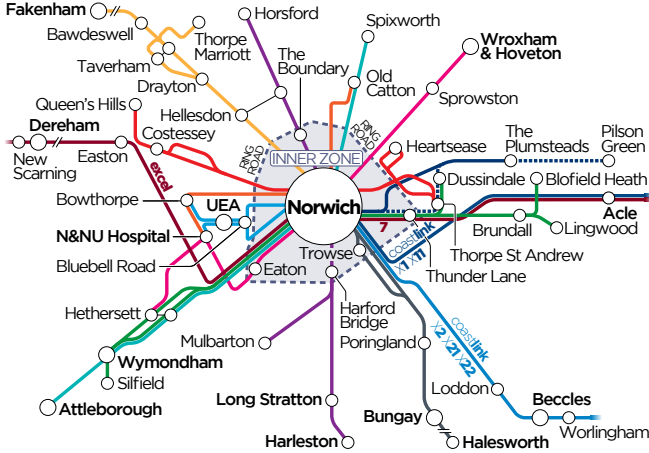

network

Norwich

buses, made simple...

The **Red Line** is one of our nine frequent colour-coded **Network Norwich** bus routes...ideal for **easy connections** all across the city with **great value tickets** for unlimited travel...