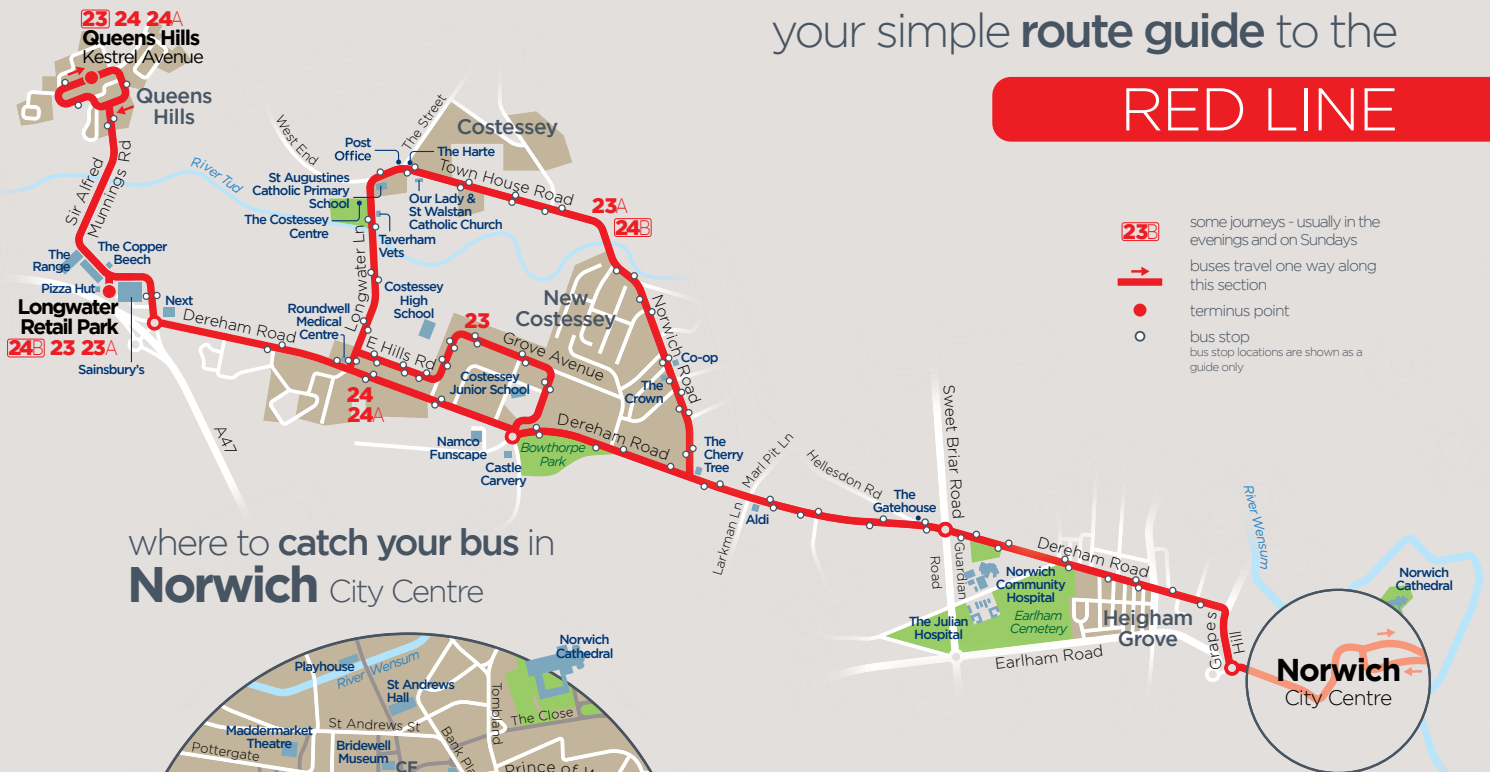

23
24

RED LINE

to and from the
City Centre & Rail Station 

linking

Queen's Hills 24 24A

Longwater Retail Park

Costessey Heartsease

Thorpe St Andrew 24 24A

along

**Dereham Road
& Plumstead Road**

up to **every 10 mins**

BUS TIMES
from 25th February 2024

from **First Bus**

your simple **route guide** to the

RED LINE

-  some journeys - usually in the evenings and on Sundays
-  buses travel one way along this section
-  terminus point
-  bus stop
bus stop locations are shown as a guide only

where to catch your bus in
Norwich City Centre

you can make a simple connection onto our other Network Norwich buses at **Castle Meadow**

for connections to our buses from **Norwich Bus Station** and **Charcoal Line** buses change at **St Stephens Street**