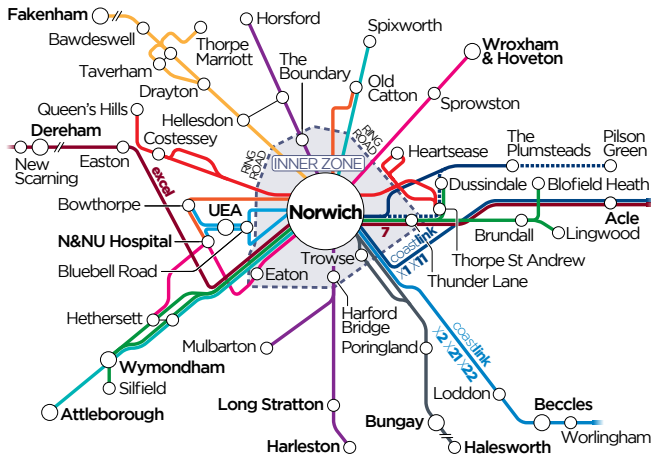

network
Norwich buses, made simple...

The **Pink Line** is one of our nine frequent colour-coded **Network Norwich** bus routes...ideal for **easy connections** all across the city with **great value tickets** for unlimited travel...