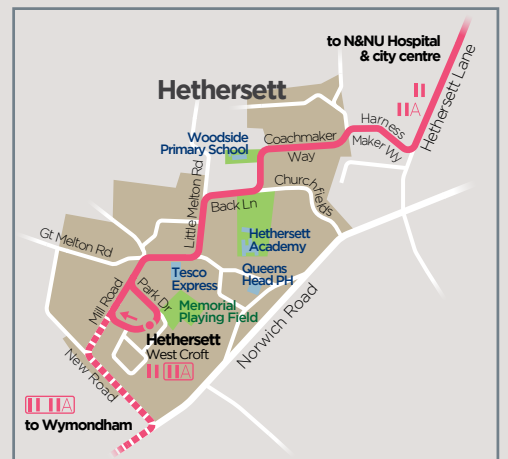

11
12

PINK LINE

network
Norwich

TIMES • FARES • MAPS

up to every 10 mins between

Hethersett II IIA
N&NU Hospital

Newmarket Road

City Centre

Sprowston Road & Wroxham Road

Sprowston II IIA

Wroxham & Hoveton I2

also calling at
Cringelford & Eaton IIA

BUS TIMES
from 29th October 2023

includes
10 10A
Household
Eaton Park
Cringelford

pay
contactless

from **First** BUS

your simple route guide to the

PINK LINE

- → buses operate one way on this section
- ..... occasional journeys
- II IIA occasional peak journeys only

you can make a simple connection onto our other Network Norwich services at **Castle Meadow**.
For connections to our services from **Norwich Bus Station** or for **Charcoal Line** buses change at **St Stephens Street**