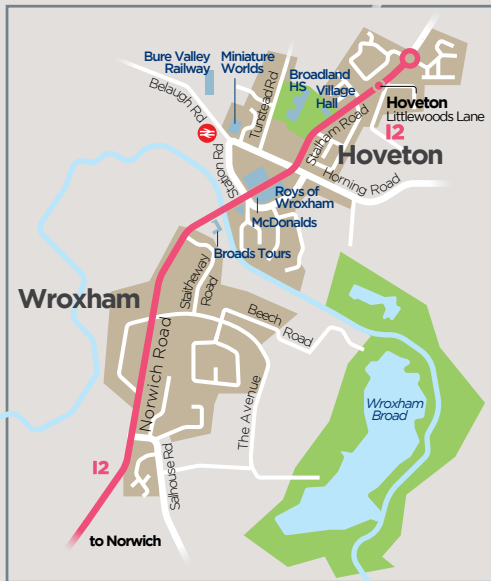

PINK LINE

- → buses operate one way on this section
- ..... occasional journeys
- II IIA occasional peak journeys only

you can make a simple connection onto our other Network Norwich services at **Castle Meadow**.
For connections to our services from **Norwich Bus Station** or for **Charcoal Line** buses change at **St Stephens Street**