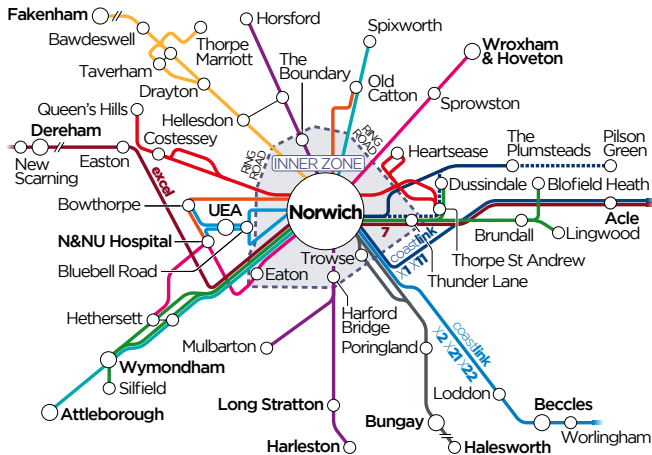

network
Norwich buses, made simple...

The **Pink Line** is one of our nine frequent colour-coded **Network Norwich** bus routes...ideal for **easy connections** all across the city with **great value tickets** for unlimited travel...