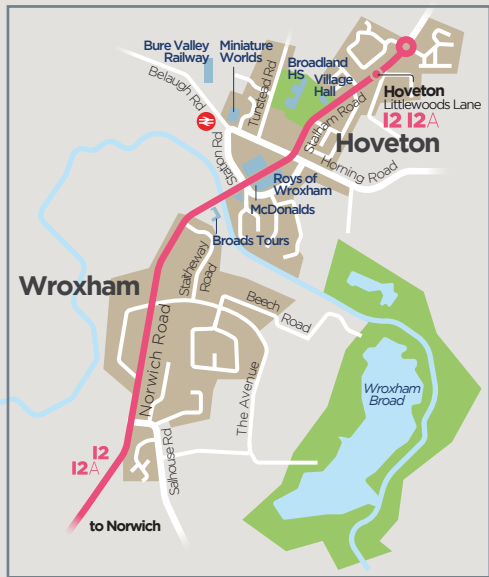

11
12

PINK LINE

network
Norwich

TIMES • FARES • MAPS

up to every 10 mins between

Hethersett II IIA

N&NU Hospital

Newmarket Road

City Centre

Sprowston Road & Wroxham Road

Sprowston II IIA

Wroxham & Hoveton I2

also calling at
Cringelford & Eaton IIA

BUS TIMES
from 29 September 2024

includes
10 10A
Household
Eaton Park
Cringelford

pay
contactless

from **First** Bus

your simple route guide to the

PINK LINE

- buses operate one way on this section
- occasional journeys
- II IIA occasional peak journeys only

you can make a simple connection onto our other Network Norwich services at **Castle Meadow**.
For connections to our services from **Norwich Bus Station** or for **Charcoal Line** buses change at **St Stephens Street**