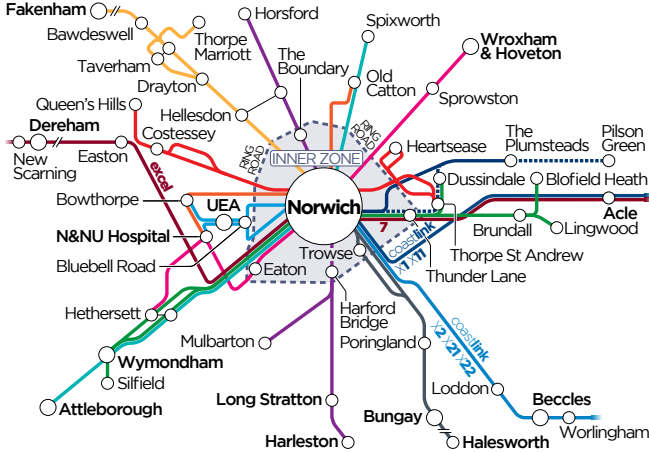

network
Norwich buses, made simple...

The **Orange Line** is one of our nine frequent colour-coded Network Norwich bus routes...ideal for easy connections all across the city with great value tickets for unlimited travel...