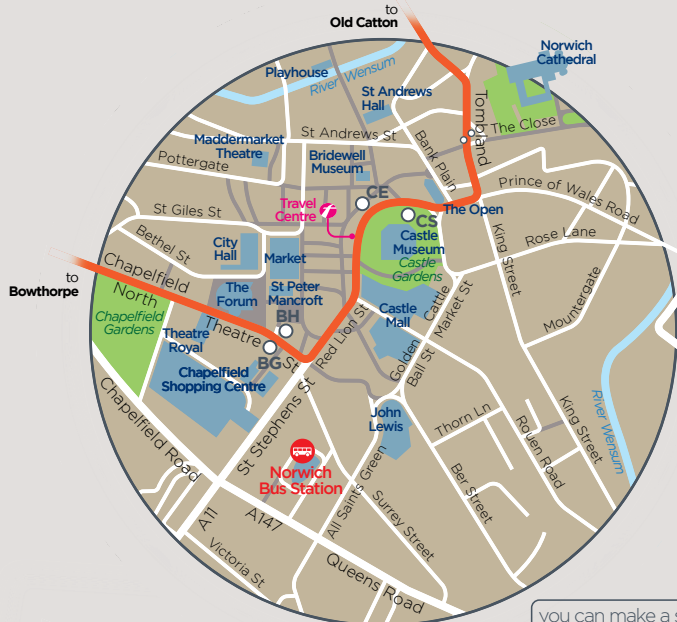

21
21A

ORANGE LINE

up to every 20 mins between

Old Catton

Catton Grove

City Centre

West Earham

Bowthorpe

N&NU Hospital

TIMES • FARES • MAPS

BUS TIMES
from 25th February 2024

from **First** BUS

your simple **route guide** to the

ORANGE LINE

where to catch your bus in
Norwich City Centre

you can make a simple connection onto our other Network Norwich buses at **Castle Meadow**
for connections to our buses from **Norwich Bus Station**
and **Charcoal Line** buses change at **Theatre Street**

- — — section of route served by some journeys
- buses travel one way along this section
- terminus point
- bus stops
bus stop locations are shown as a guide only

Norfolk and Norwich University Hospital

Blue Line 26A buses also operate between Bowthorpe Shopping Centre, Three Score and the city centre up to every 30 minutes on Mondays to Saturdays.

out of cash? pay with contactless))))

Sundays and Public Holidays