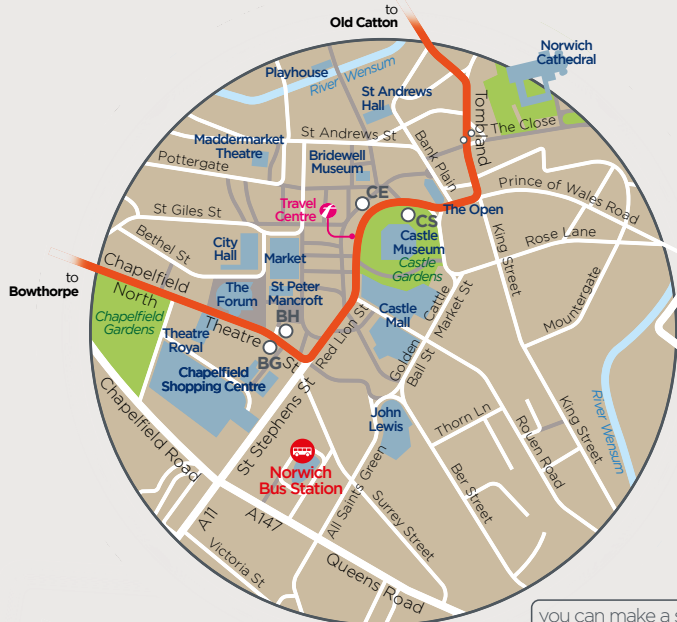

# ORANGE LINE

up to every 20 mins between

**Old Catton**

Catton Grove

**City Centre**

West Earham

**Bowthorpe**

N&NU Hospital

TIMES • FARES • MAPS

BUS TIMES  
from 29 September 2024

from **First** Bus

your simple **route guide** to the

## ORANGE LINE

where to catch your bus in  
**Norwich City Centre**

you can make a simple connection onto our other Network Norwich buses at **Castle Meadow** for connections to our buses from **Norwich Bus Station** and **Charcoal Line** buses change at **Theatre Street**

- section of route served by some journeys
- buses travel one way along this section
- terminus point
- bus stops  
bus stop locations are shown as a guide only

network  
**Norwich** buses, made simple...