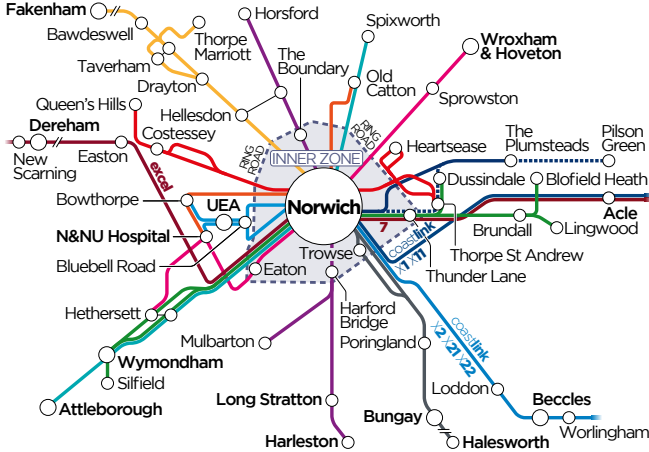

network
Norwich buses, made simple...

The **Orange Line** is one of our nine frequent colour-coded Network Norwich bus routes...ideal for easy connections all across the city with great value tickets for unlimited travel...