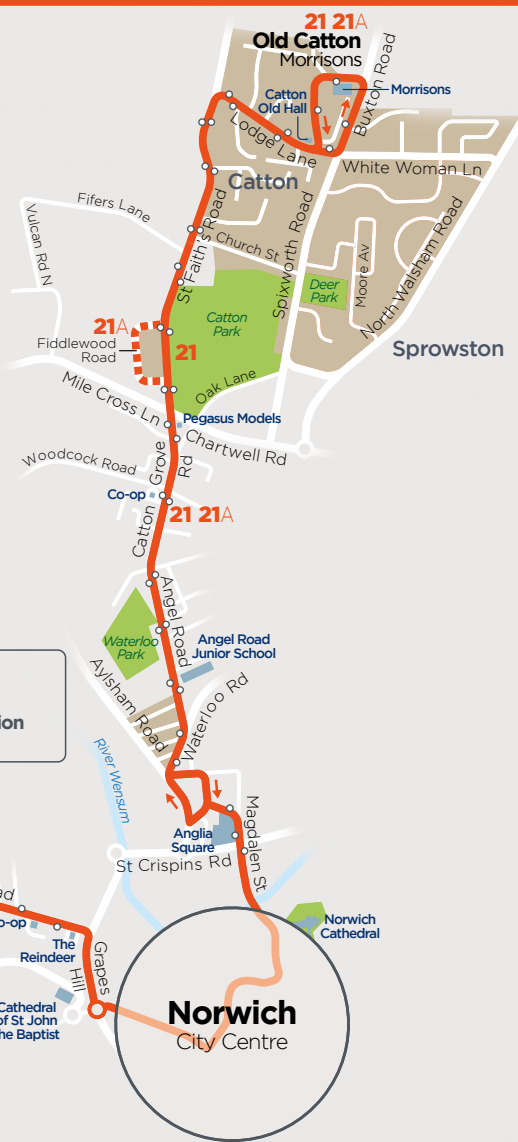

# ORANGE LINE

up to every 20 mins between

**Old Catton**

Catton Grove

**City Centre**

West Earham

**Bowthorpe**

N&NU Hospital

TIMES • FARES • MAPS

BUS TIMES  
from 29 September 2024

from **First** Bus

your simple **route guide** to the

- section of route served by some journeys
- buses travel one way along this section
- terminus point
- bus stops  
bus stop locations are shown as a guide only

network  
**Norwich** buses, made simple...