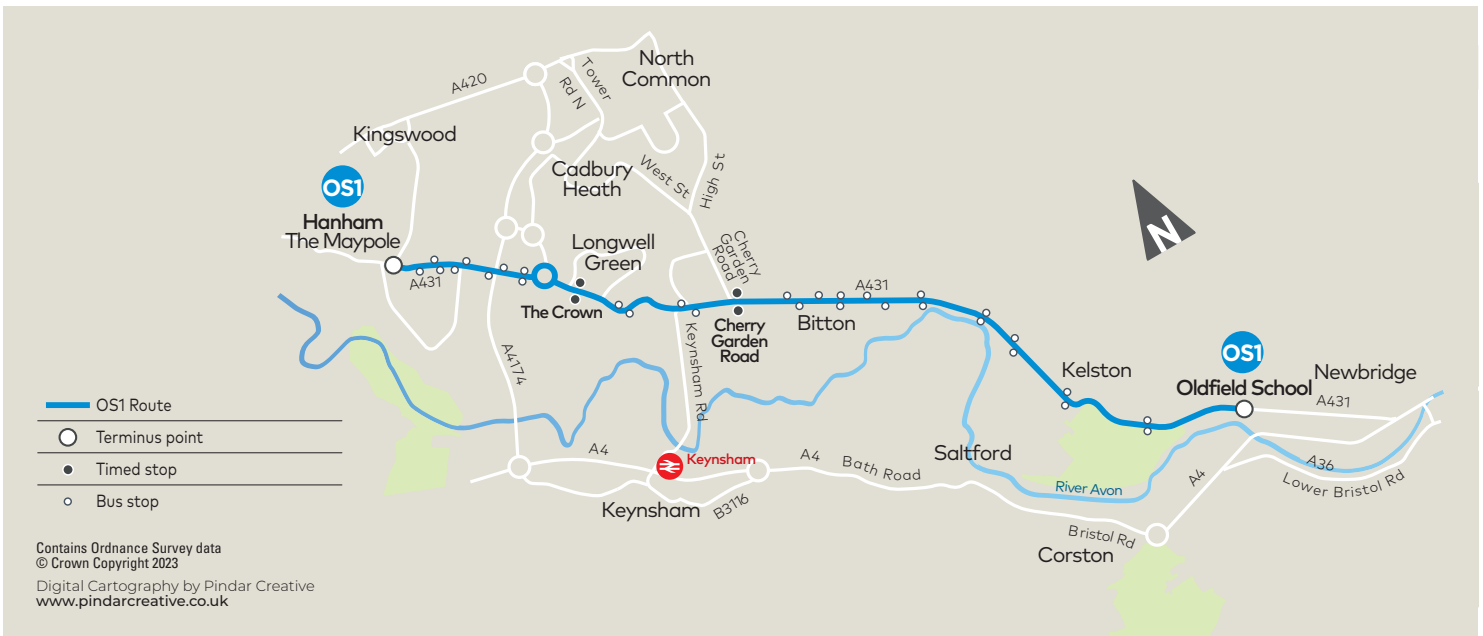

Saturday, Sunday and Public Holidays - No service

OS1

Oldfield School - Hanham, The Maypole

Valid from 3 September 2023

via Bitton and Longwell Green

Monday to Friday (except Public Holidays)

Operates term time only

	Service Number	OS1	OS1
Oldfield School		1510	1511
Cherry Garden Road		1521	1522
Longwell Green, The Crown		1526	1527
Hanham, The Maypole		1535	1536

Saturday, Sunday and Public Holidays - No service

get your next timetable on the app!