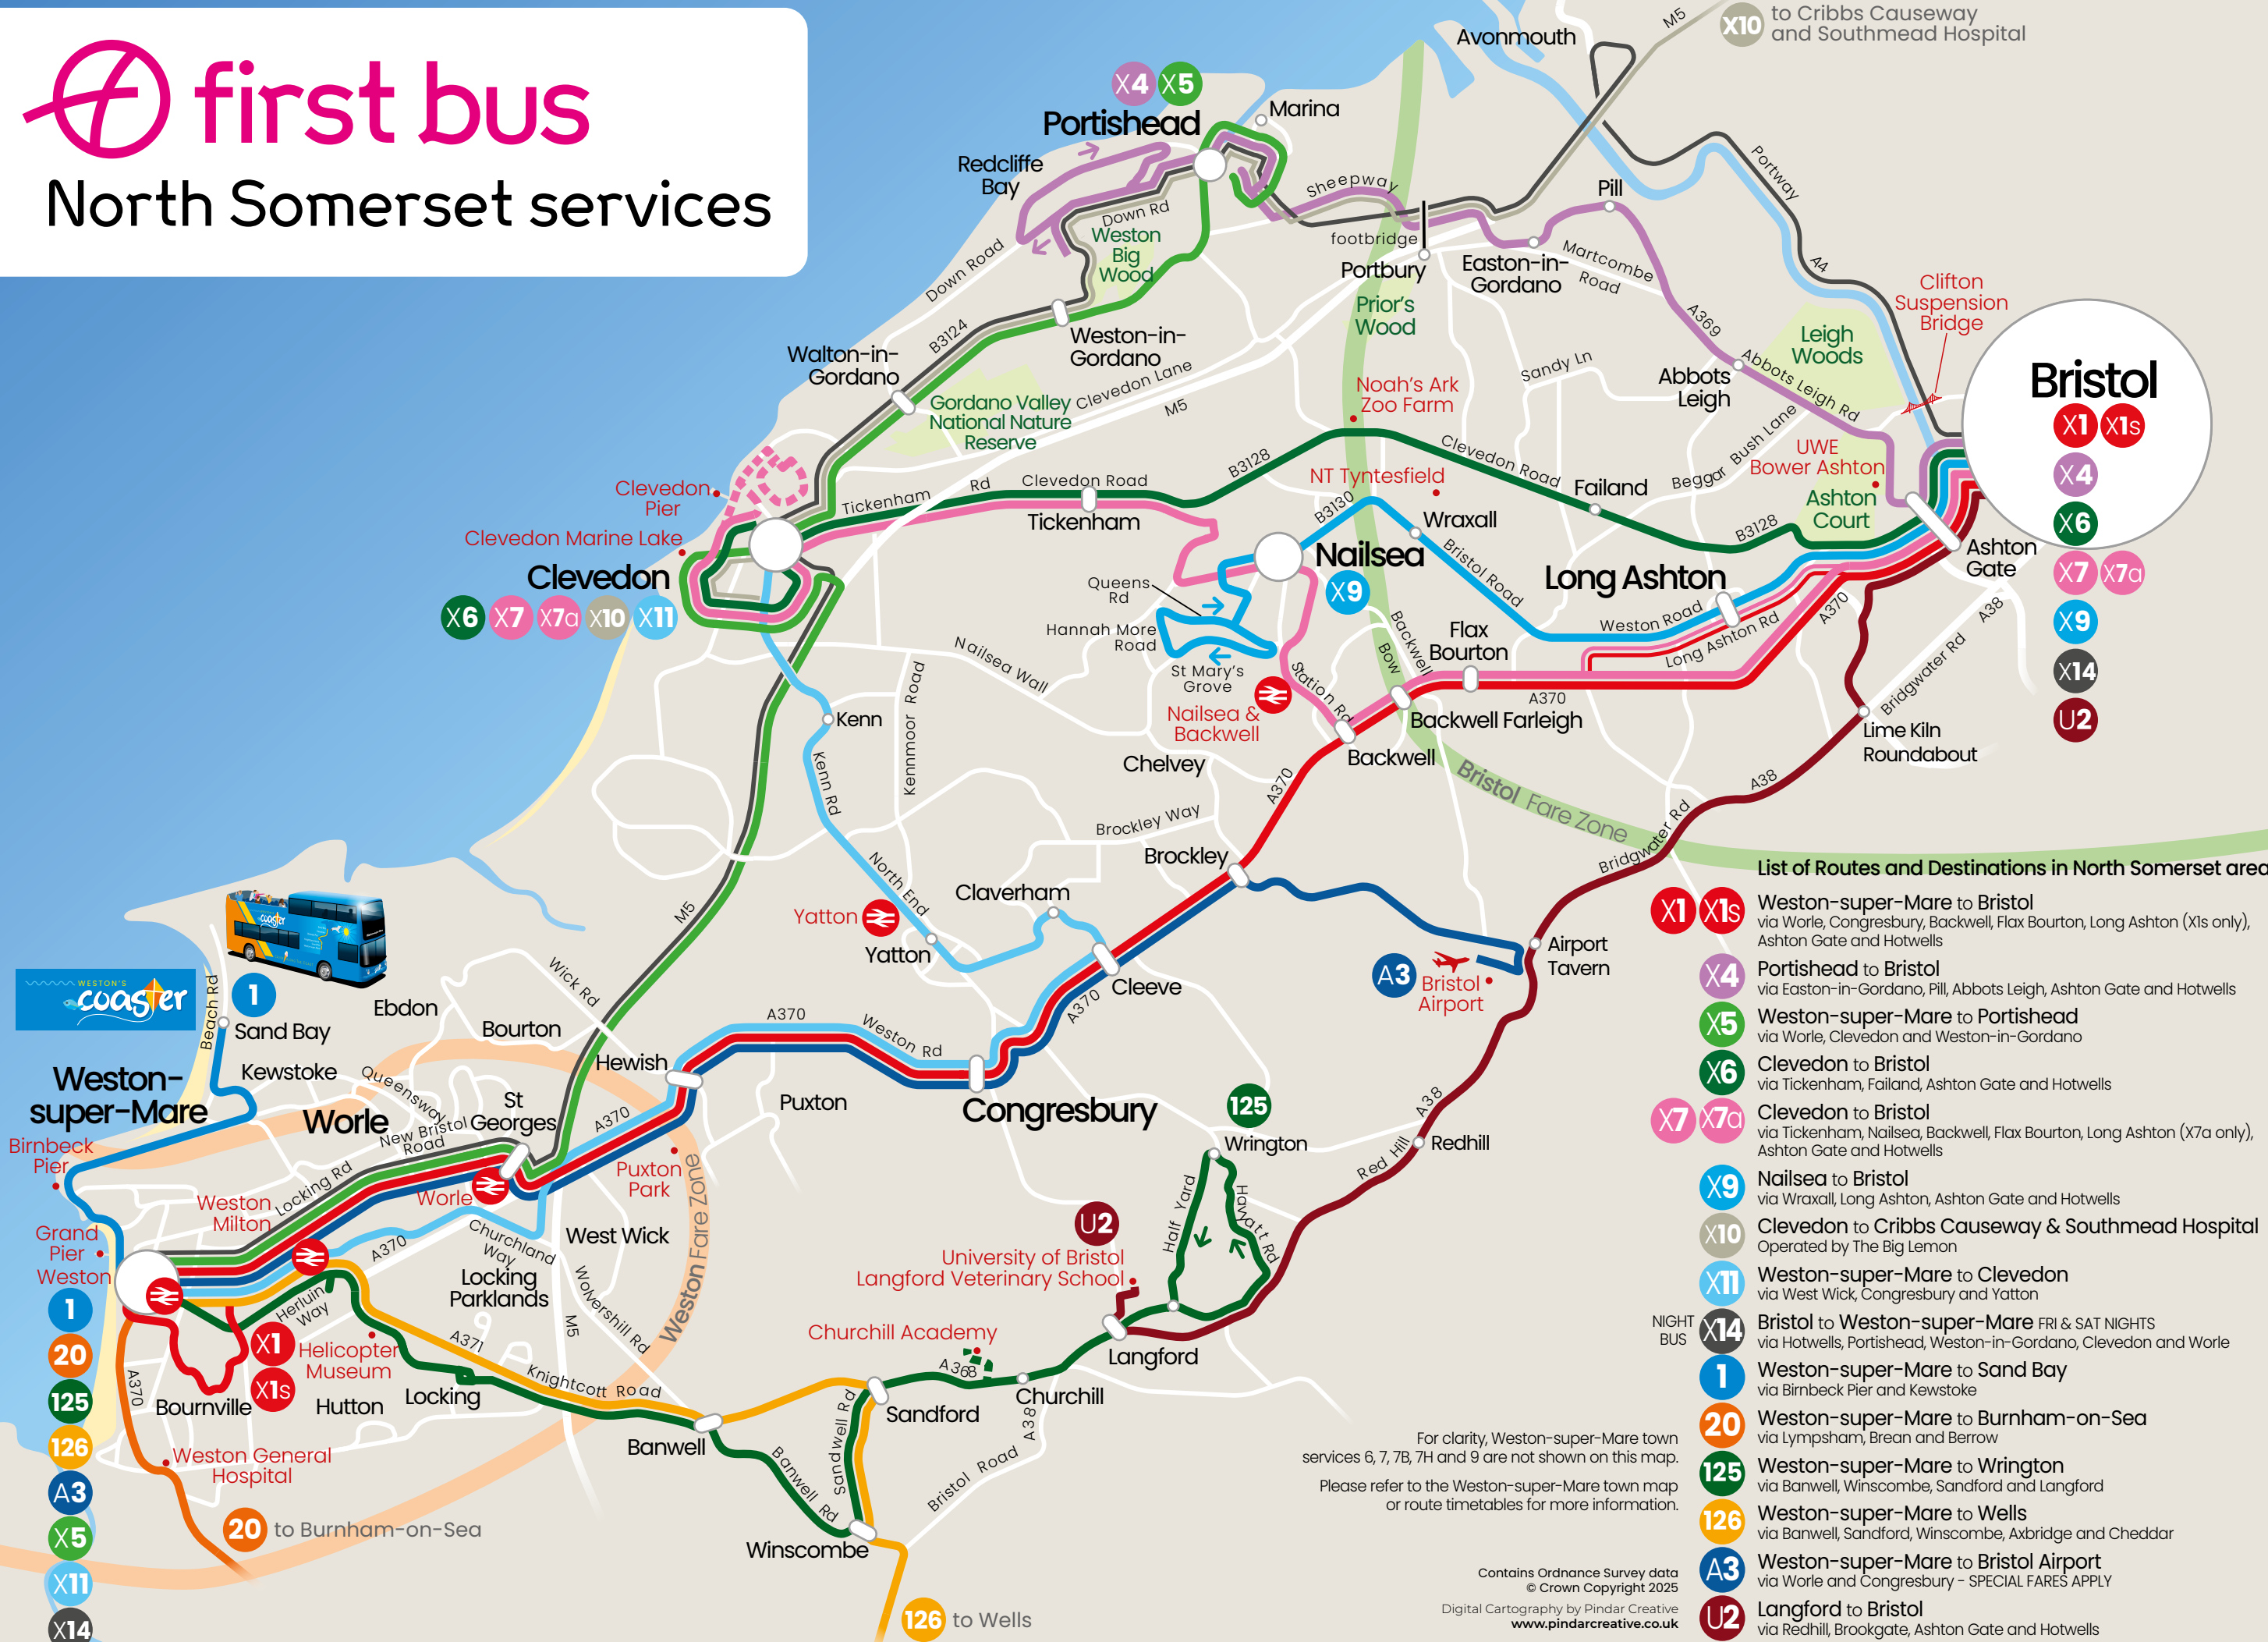

first bus

North Somerset services

Bristol

- X1 X1s
- X4
- X6
- X7 X7a
- X9
- X14
- U2

List of Routes and Destinations in North Somerset area

- X1 X1s** Weston-super-Mare to Bristol via Worle, Congresbury, Backwell, Flax Bourton, Long Ashton (X1s only), Ashton Gate and Hotwells
- X4** Portishead to Bristol via Easton-in-Gordano, Pill, Abbots Leigh, Ashton Gate and Hotwells
- X5** Weston-super-Mare to Portishead via Worle, Clevedon and Weston-in-Gordano
- X6** Clevedon to Bristol via Tickenham, Failand, Ashton Gate and Hotwells
- X7 X7a** Clevedon to Bristol via Tickenham, Nailsea, Backwell, Flax Bourton, Long Ashton (X7a only), Ashton Gate and Hotwells
- X9** Nailsea to Bristol via Wraxall, Long Ashton, Ashton Gate and Hotwells
- X10** Clevedon to Cribbs Causeway & Southmead Hospital Operated by The Big Lemon
- X11** Weston-super-Mare to Clevedon via West Wick, Congresbury and Yatton
- NIGHT BUS X14** Bristol to Weston-super-Mare FRI & SAT NIGHTS via Hotwells, Portishead, Weston-in-Gordano, Clevedon and Worle
- 1** Weston-super-Mare to Sand Bay via Birnbeck Pier and Kewstoke
- 20** Weston-super-Mare to Burnham-on-Sea via Lymsham, Brean and Berrow
- 125** Weston-super-Mare to Wrington via Banwell, Winscombe, Sandford and Langford
- 126** Weston-super-Mare to Wells via Banwell, Sandford, Winscombe, Axbridge and Cheddar
- A3** Weston-super-Mare to Bristol Airport via Worle and Congresbury - SPECIAL FARES APPLY
- U2** Langford to Bristol via Redhill, Brookgate, Ashton Gate and Hotwells

For clarity, Weston-super-Mare town services 6, 7, 7B, 7H and 9 are not shown on this map. Please refer to the Weston-super-Mare town map or route timetables for more information.