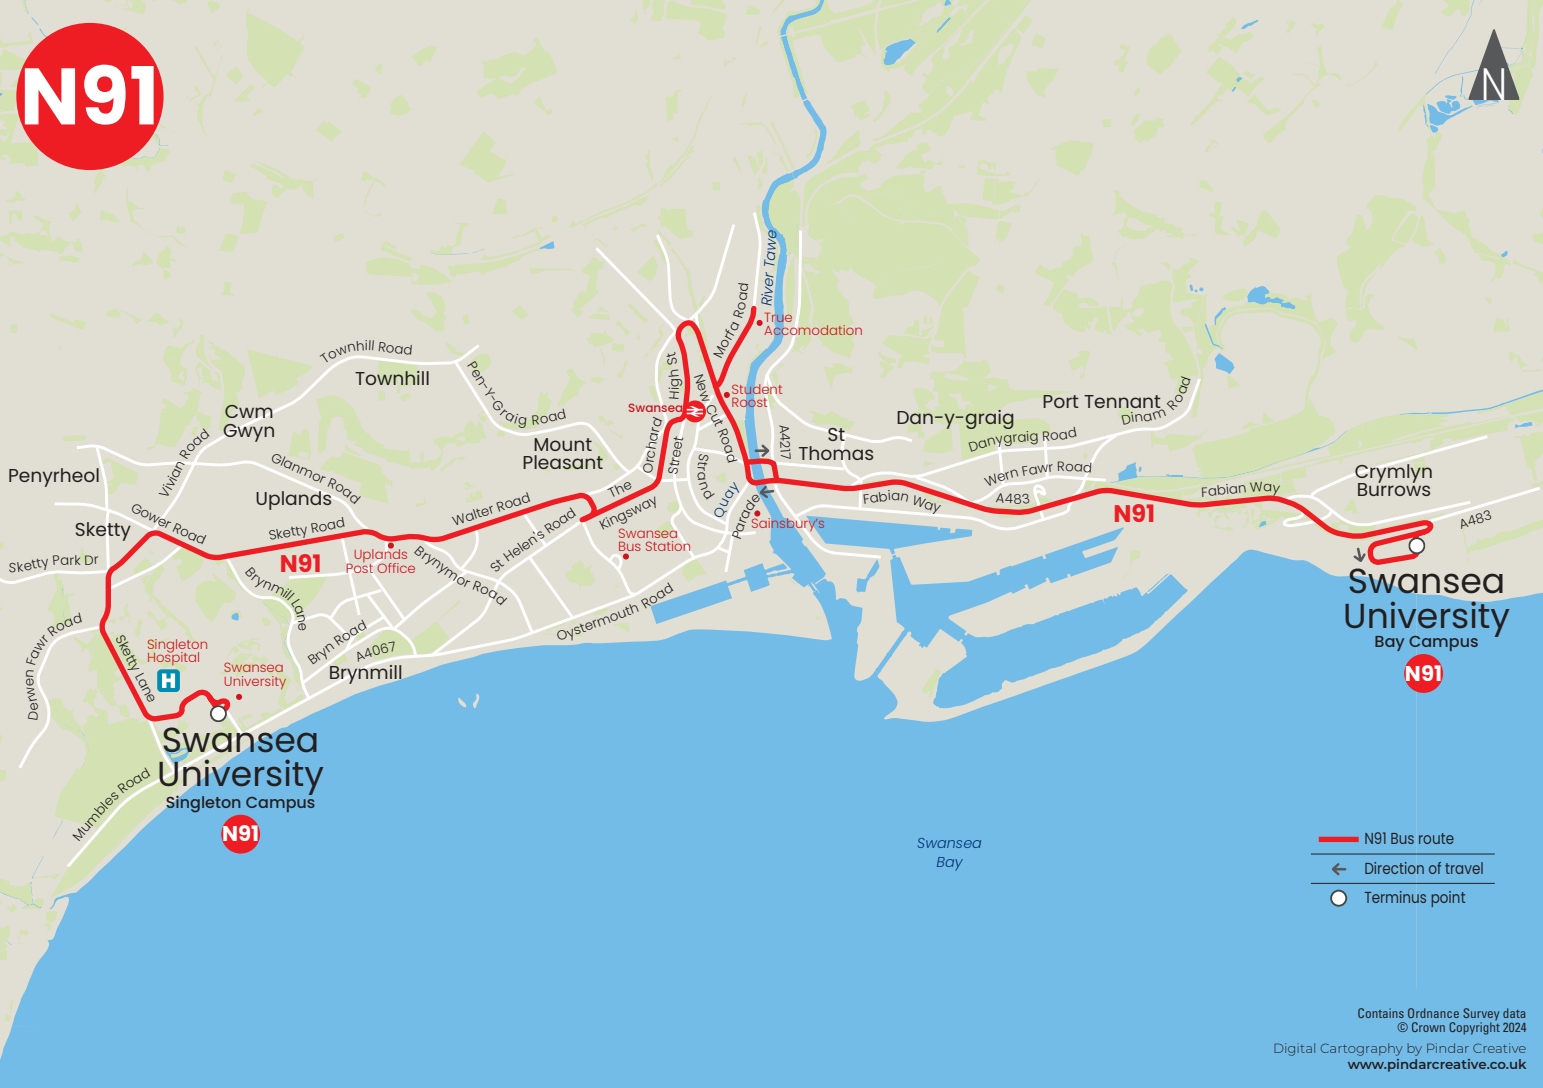

N91

Penyrheol
Sketty
Sketty Park Dr

Denwen Fawr Road
Mumbles Road

Cwm Gwyn
Uplands
Singleton Hospital
Swansea University
Brynmill

Swansea University
Singleton Campus

Townhill
Townhill Road
Pen-y-graig Road
Mount Pleasant
The Kingsway
Swansea Bus Station

Swansea
High St
New Cut Road
Strand
Owlwy
Parade
Sainsbury's

St Thomas
Dan-y-graig
Student Roost
Trua Accommodation

Port Tennant
Danygraig Road
Wern Fawr Road
Fabian Way

Crymlyn Burrows
Fabian Way

Swansea University
Bay Campus

- N91 Bus route
- Direction of travel
- Terminus point