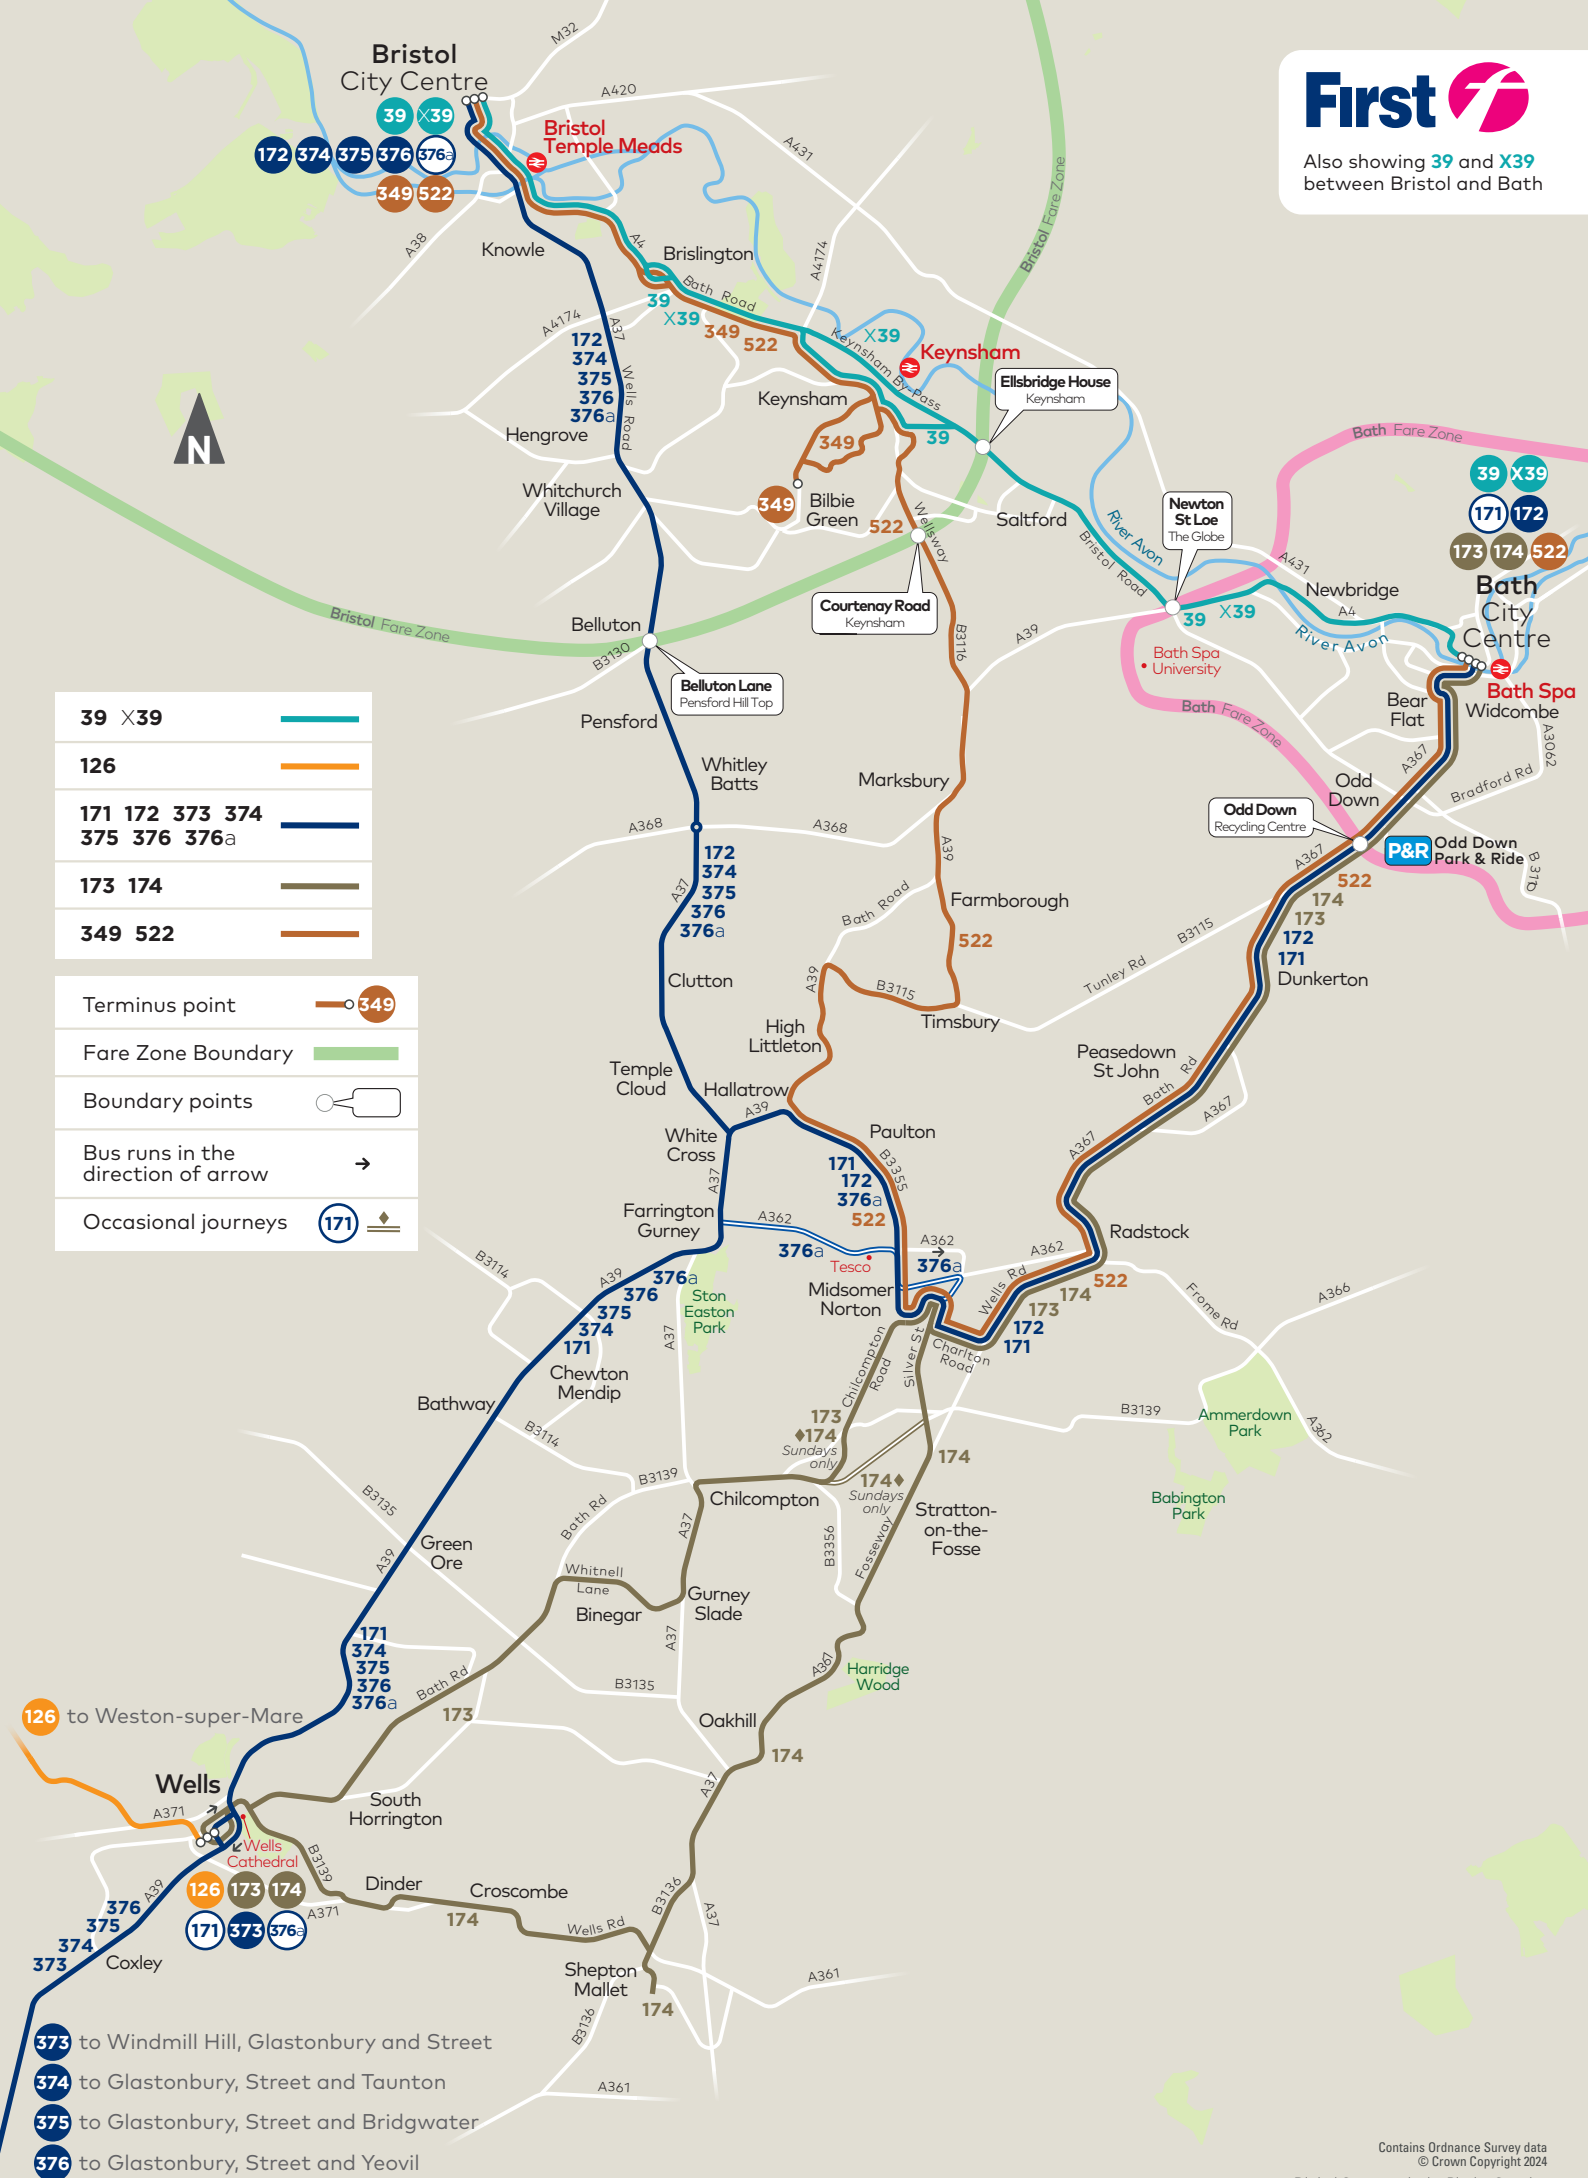

<b>39 X39</b>	
<b>126</b>	
<b>171 172 373 374 375 376 376a</b>	
<b>173 174</b>	
<b>349 522</b>	

Terminus point	
Fare Zone Boundary	
Boundary points	
Bus runs in the direction of arrow	
Occasional journeys	

- 373** to Windmill Hill, Glastonbury and Street
- 374** to Glastonbury, Street and Taunton
- 375** to Glastonbury, Street and Bridgwater
- 376** to Glastonbury, Street and Yeovil