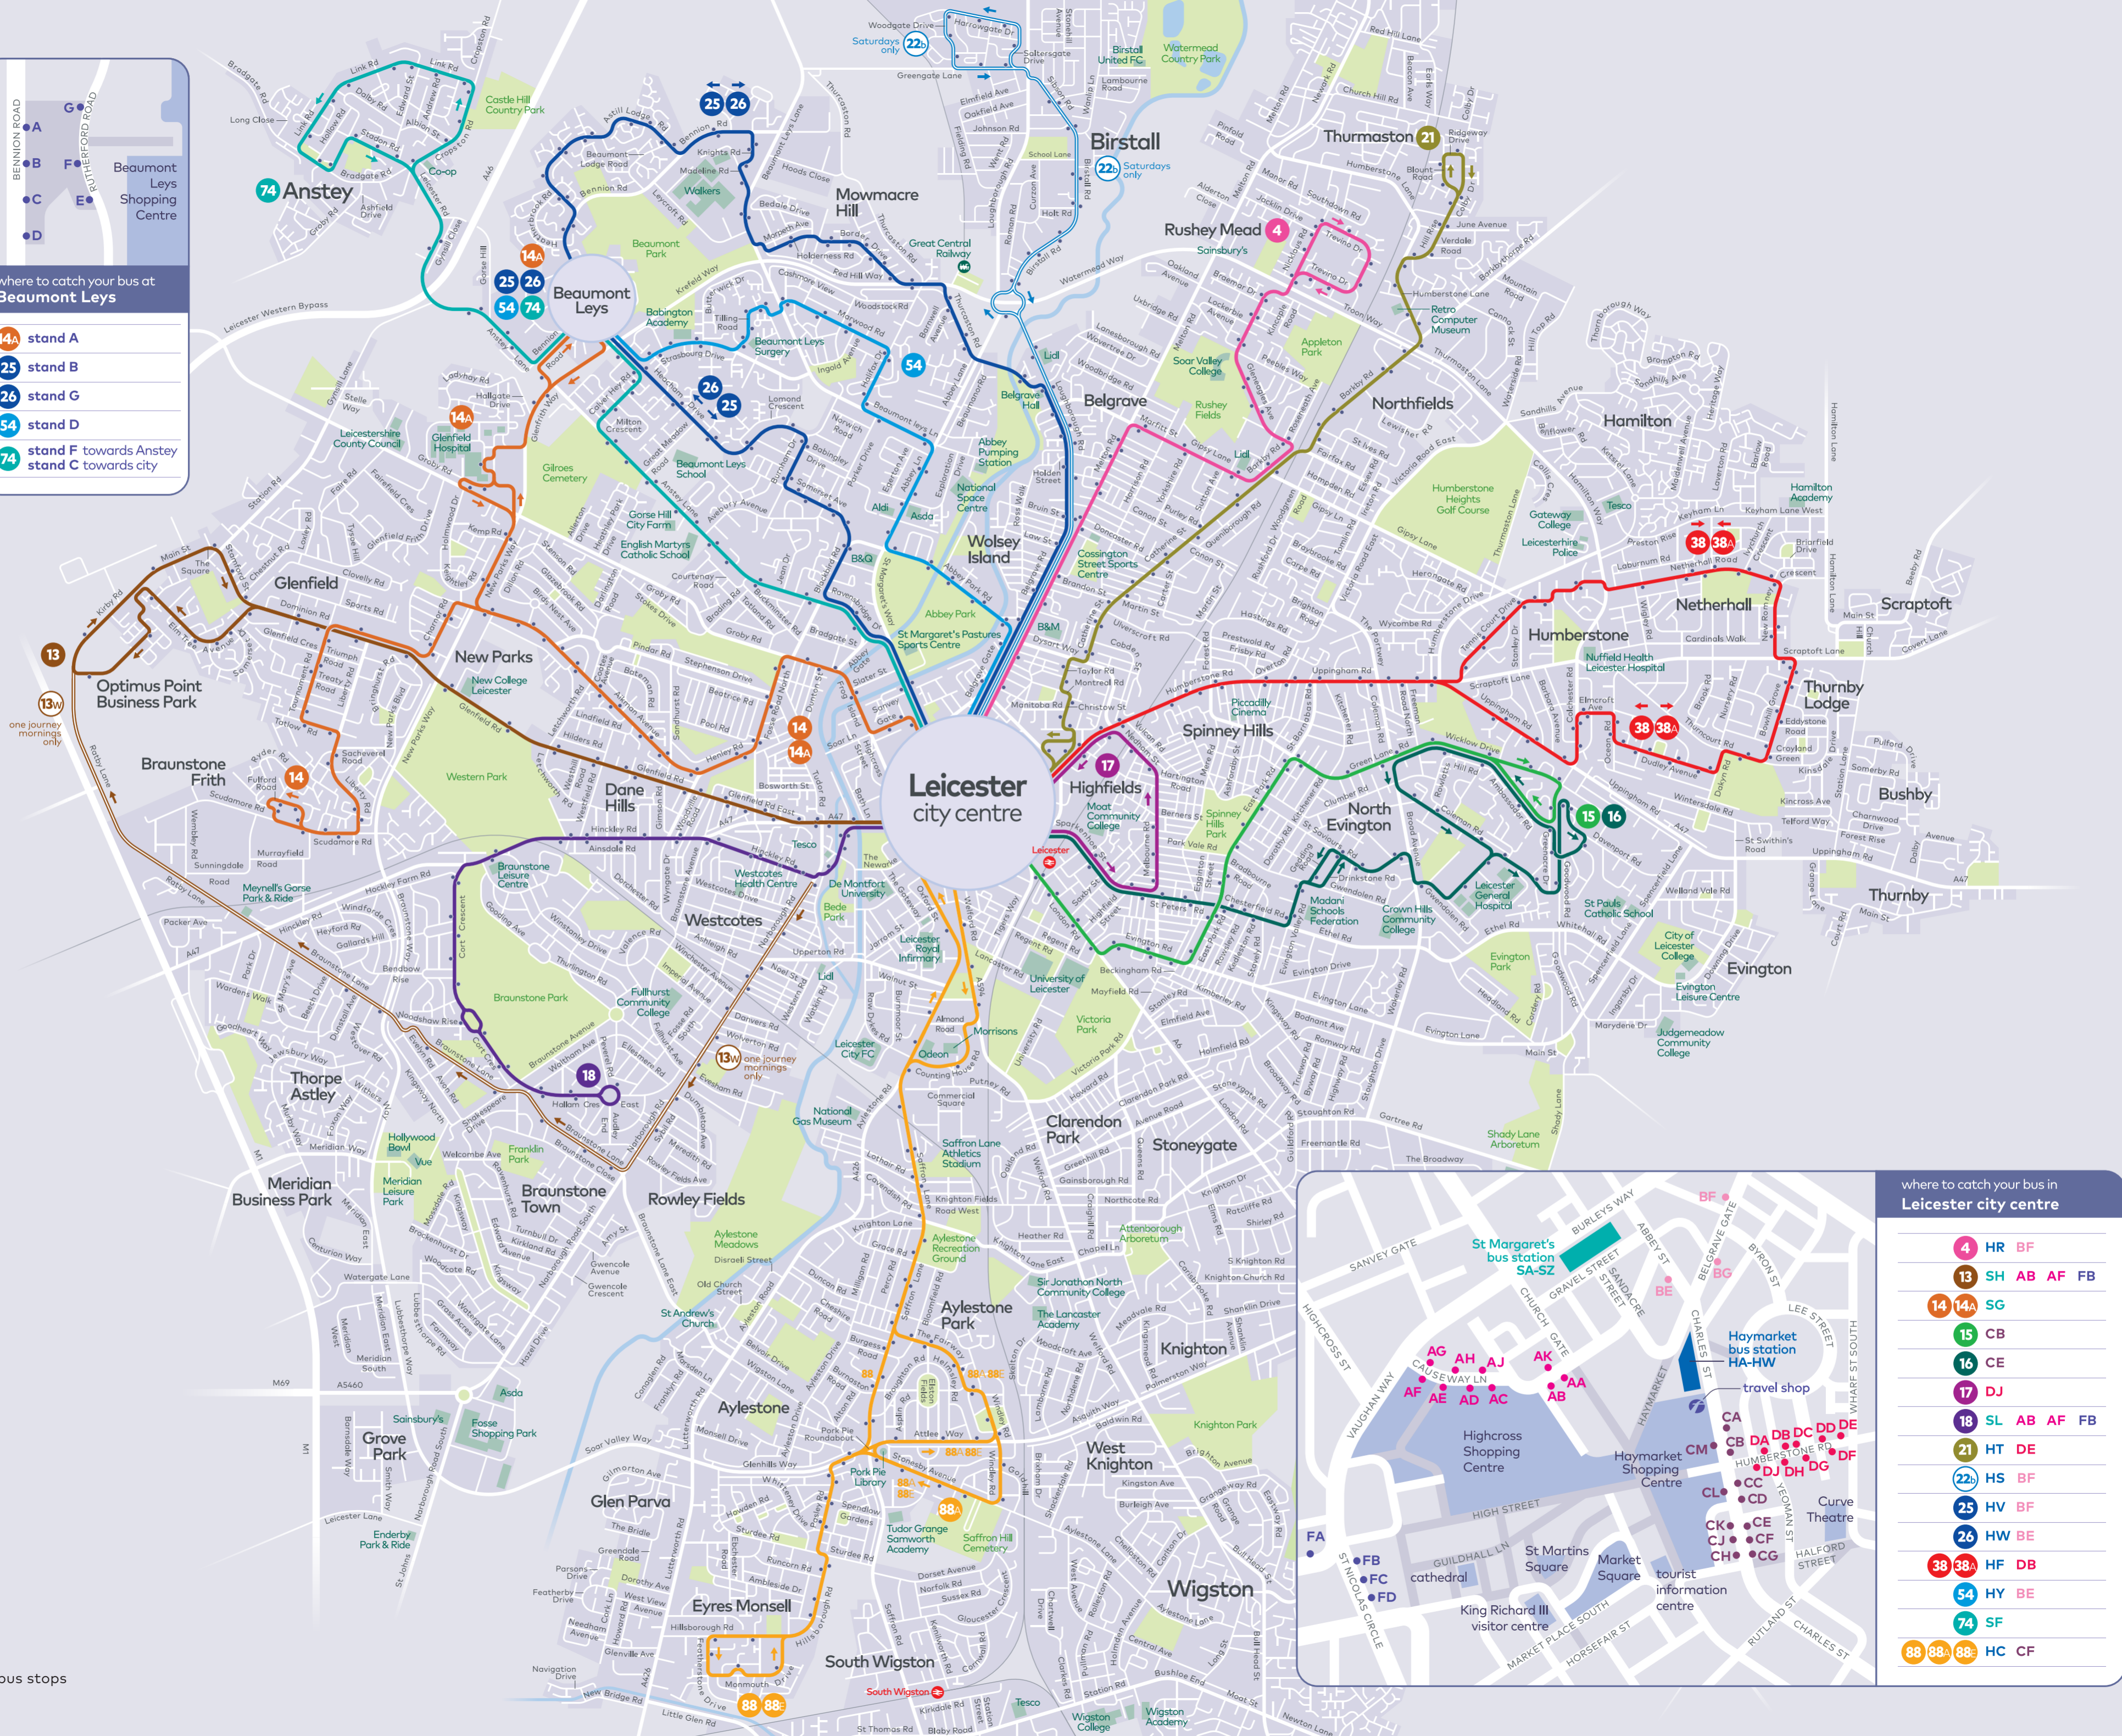

where to catch your bus at Beaumont Leys

- 14A stand A
- 25 stand B
- 26 stand G
- 54 stand D
- 74 stand F towards Anstey
stand C towards city

● bus stops

where to catch your bus in Leicester city centre

- 4 HR BF
- 13 SH AB AF FB
- 14 14A SG
- 15 CB
- 16 CE
- 17 DJ
- 18 SL AB AF FB
- 21 HT DE
- 22 HS BF
- 25 HV BF
- 26 HW BE
- 38 38A HF DB
- 54 HY BE
- 74 SF
- 88 88A 88E HC CF