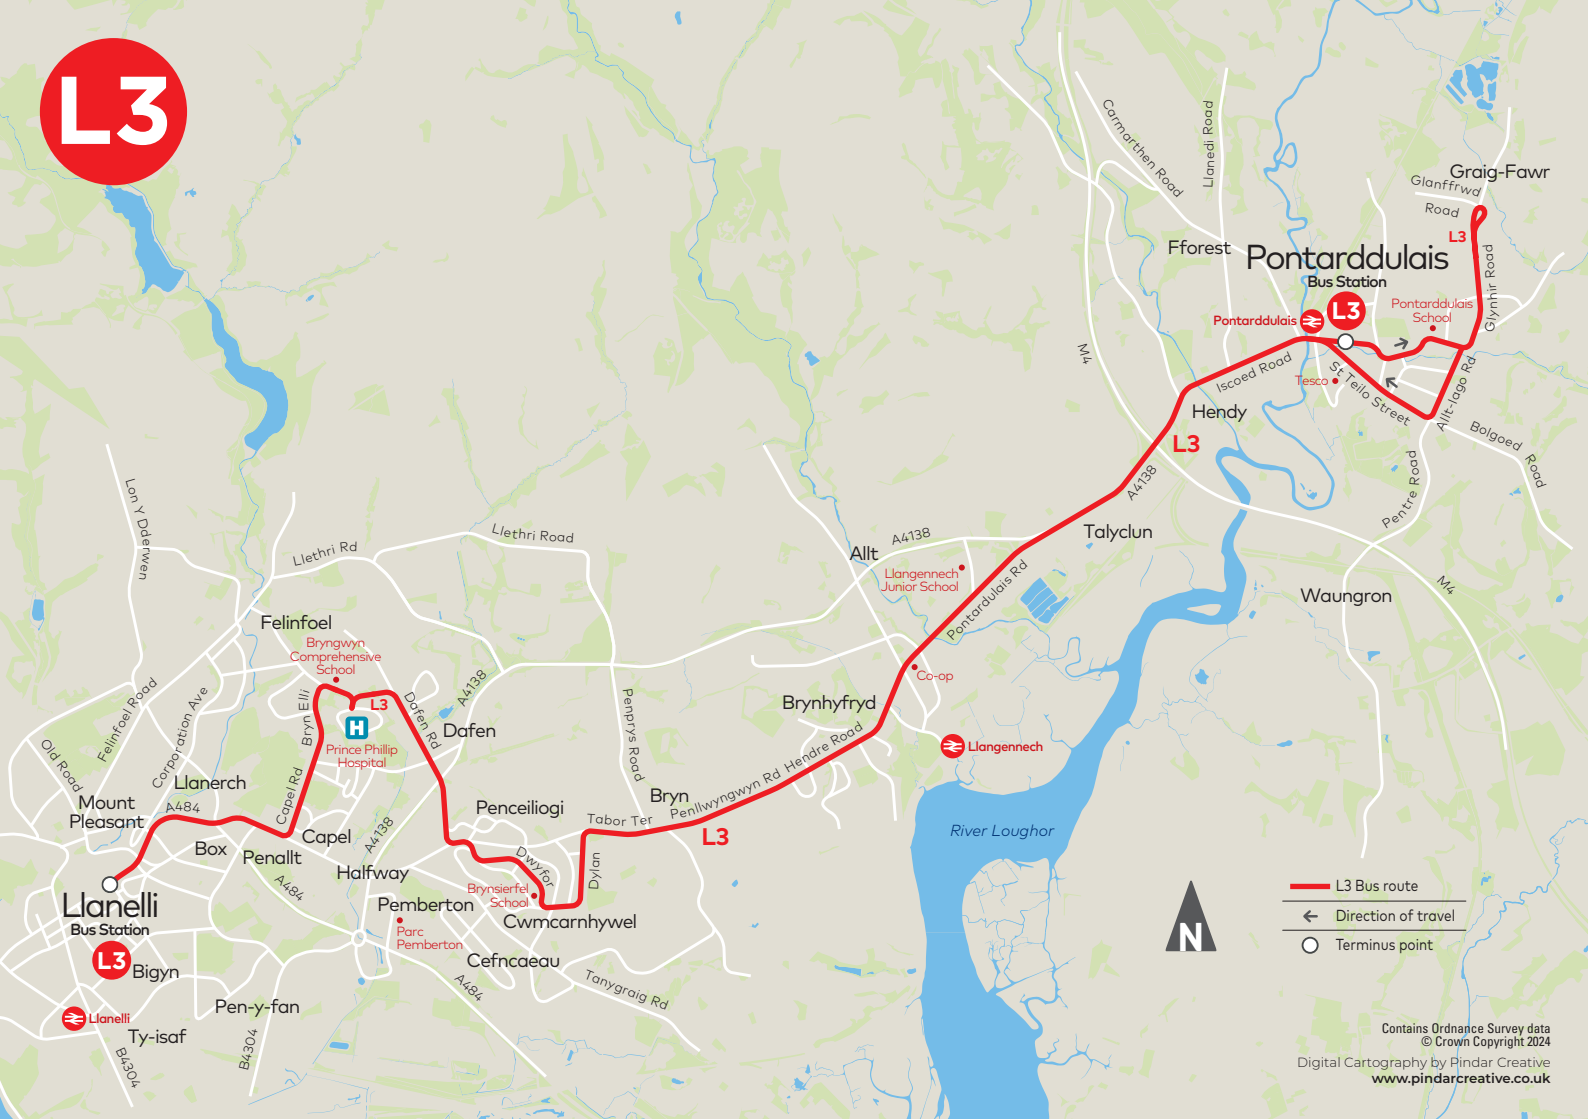

No service on Sundays and Public Holidays

-  L3 Bus route
-  Direction of travel
-  Terminus point