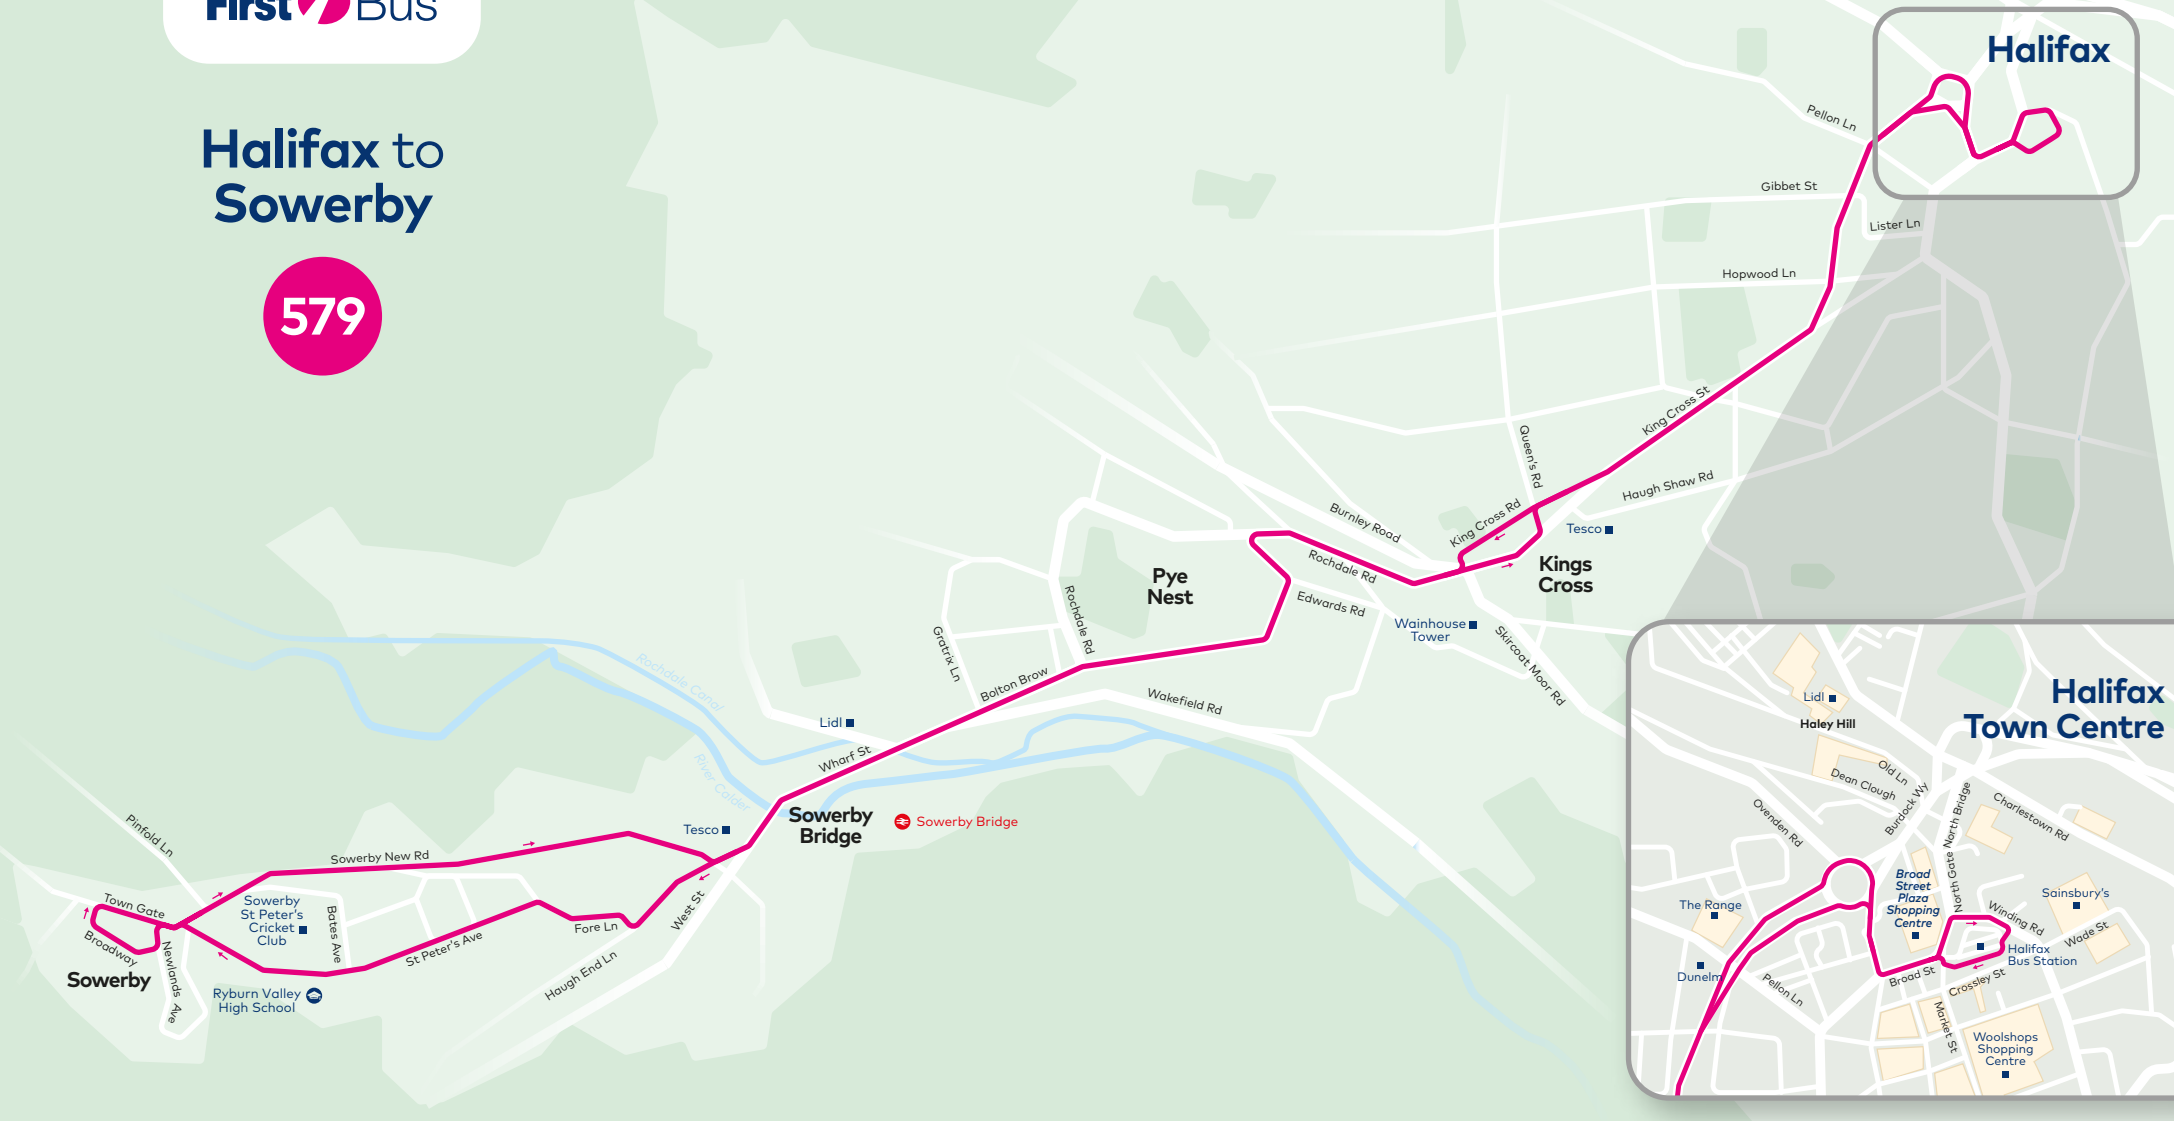

Halifax to Sowerby

579

Halifax Town Centre

Lidl

Haley Hill

Old Ln
Dean Clough
Burdock Wy

Ovenden Rd

North Gate North Bridge

Charlestown Rd

The Range

Broad Street
Plaza
Shopping
Centre

Sainsbury's

Winding Rd

Wade St

Halifax
Bus Station

Dunelm

Pellon Ln

Broad St

Crossley St

Market St

Woolshops
Shopping
Centre