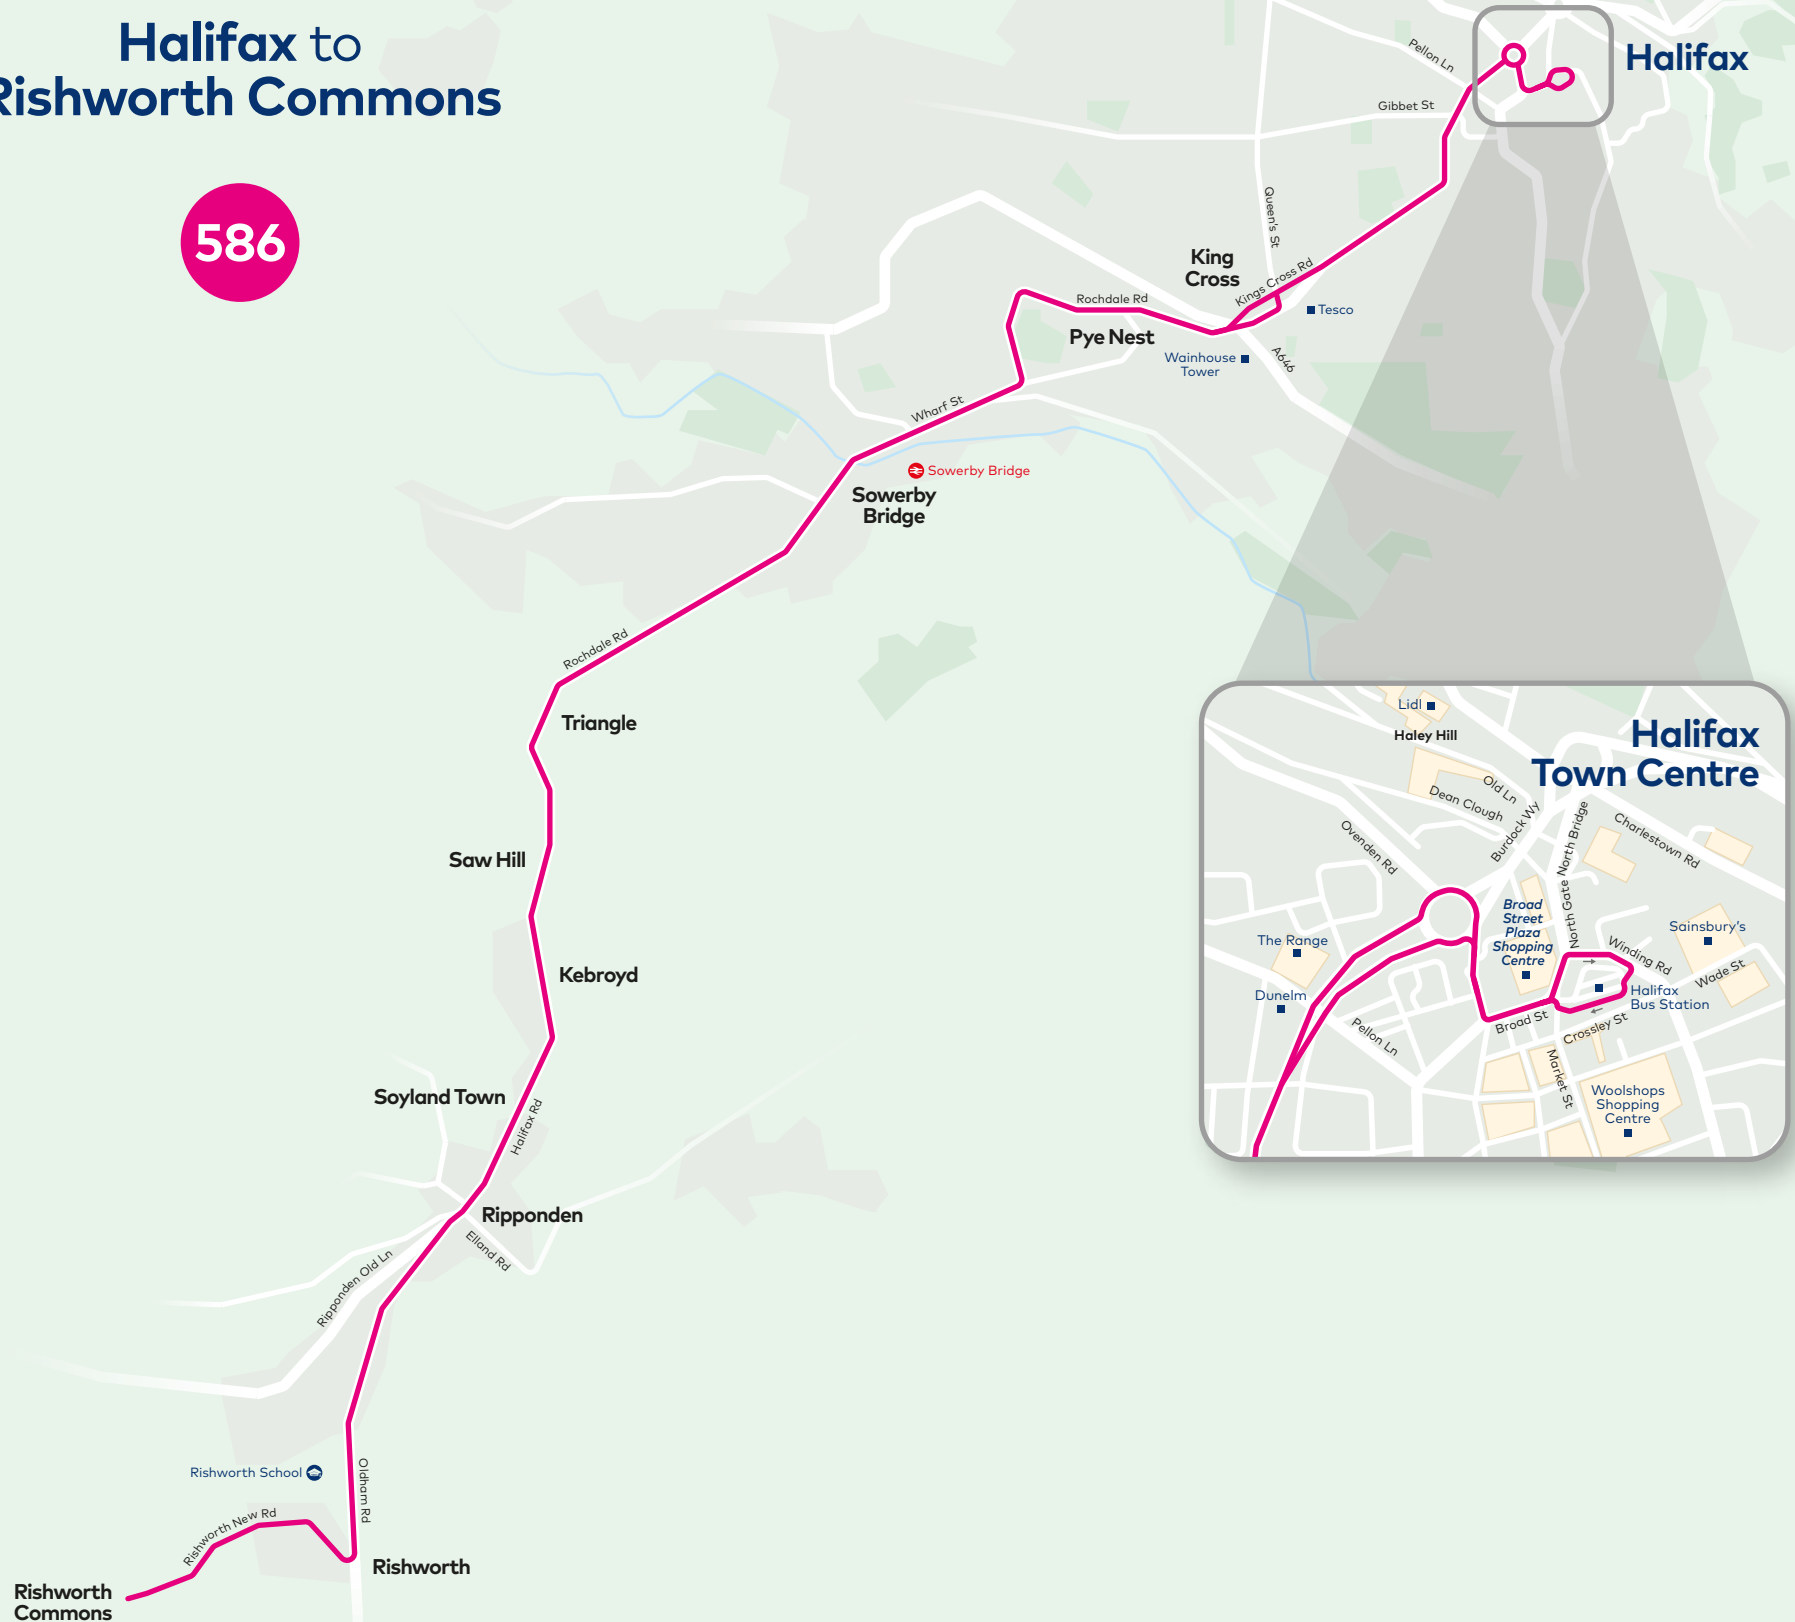

Halifax to Rishworth Commons

586

Halifax Town Centre

Lidl

Haley Hill

Old Ln
Dean Clough

Burdock Wy

Ovenden Rd

North Gate North Bridge

Charlestown Rd

The Range

Broad Street
Plaza
Shopping
Centre

Sainsbury's

Dunelm

Winding Rd

Wade St

Halifax
Bus Station

Pellon Ln

Broad St

Crossley St

Woolshops
Shopping
Centre

Market St