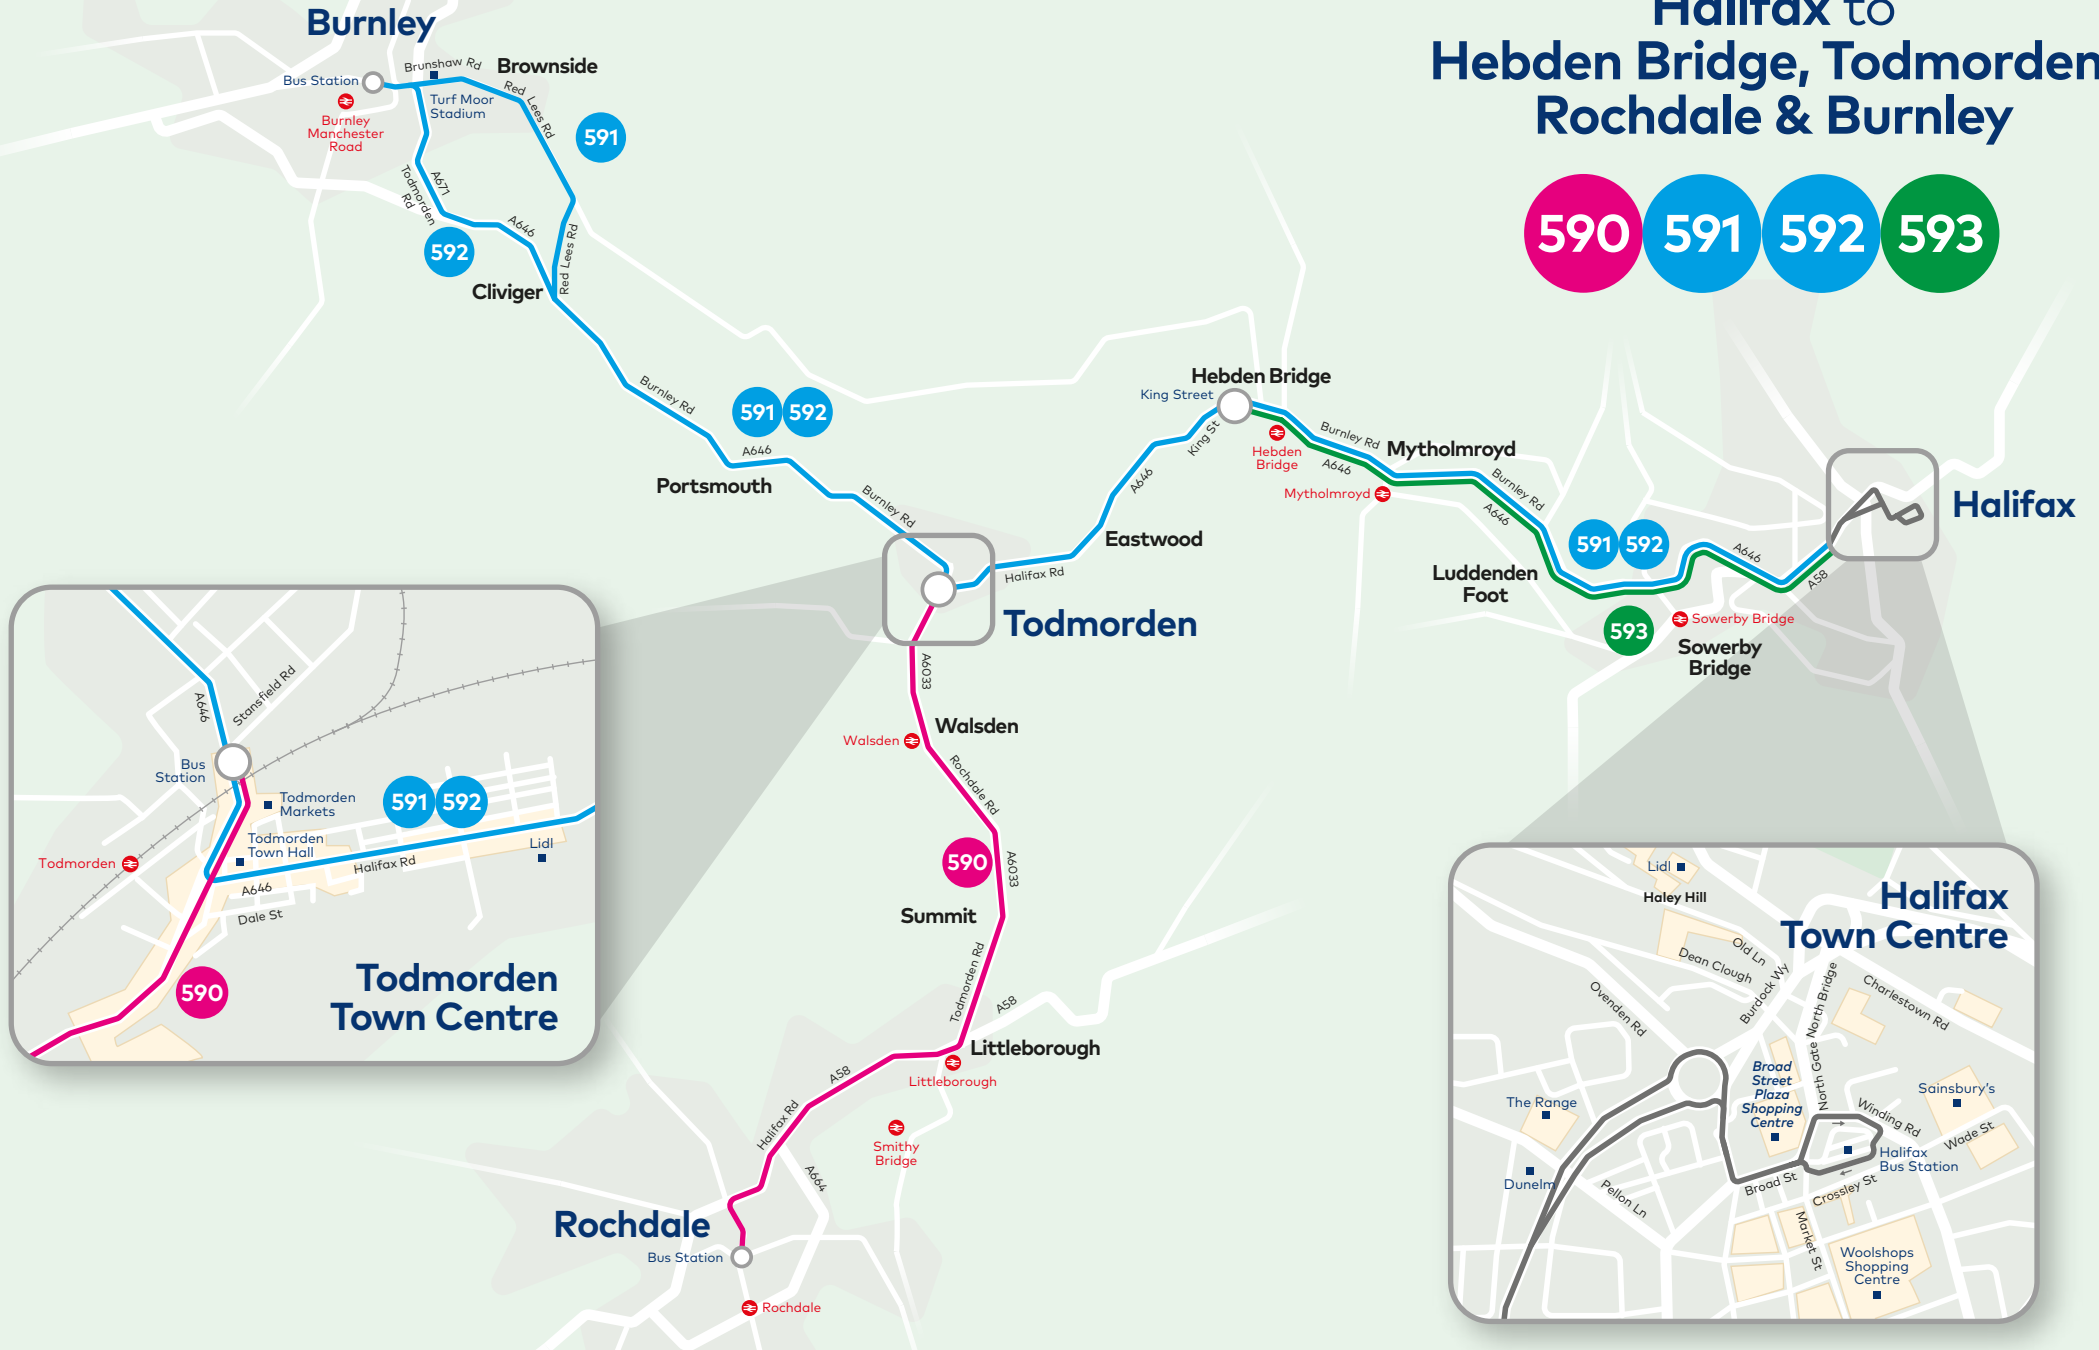

# Halifax to Hebden Bridge, Todmorden, Rochdale & Burnley

590 591 592 593

# Halifax Town Centre

Lidl

Haley Hill

Old Ln  
Dean Clough

Burdock Wy

Ovenden Rd

North Gate North Bridge

Charlestown Rd

The Range

Broad  
Street  
Plaza  
Shopping  
Centre

Sainsbury's

Dunelm

Winding Rd

Halifax  
Bus Station

Wade St

Pellon Ln

Broad St

Crossley St

Market St

Woolshops  
Shopping  
Centre

Bus Station

A646

Stansfield Rd

Todmorden Markets