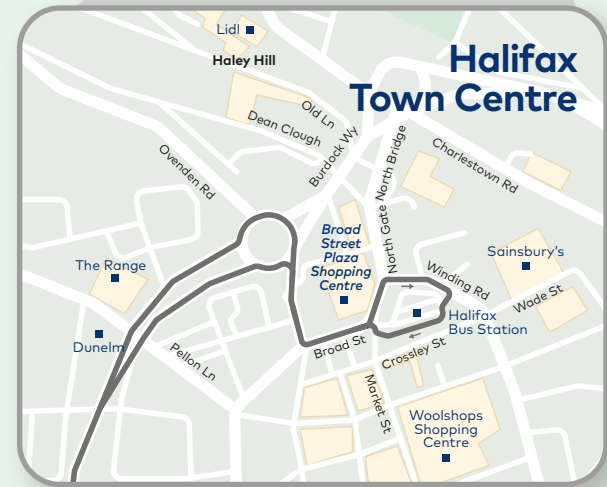

# Halifax Town Centre

Lidl

Haley Hill

Old Ln  
Dean Clough

Burdock Wy

Ovenden Rd

North Gate North Bridge

Charlestown Rd

The Range

Broad  
Street  
Plaza  
Shopping  
Centre

Sainsbury's

Dunelm

Winding Rd

Halifax  
Bus Station

Wade St

Pellon Ln

Broad St

Crossley St

Market St

Woolshops  
Shopping  
Centre

Bus Station

A646

Stansfield Rd

Todmorden Markets

Todmorden Town Hall

591

592

Lidl

Todmorden

Halifax Rd

A646

Dale St