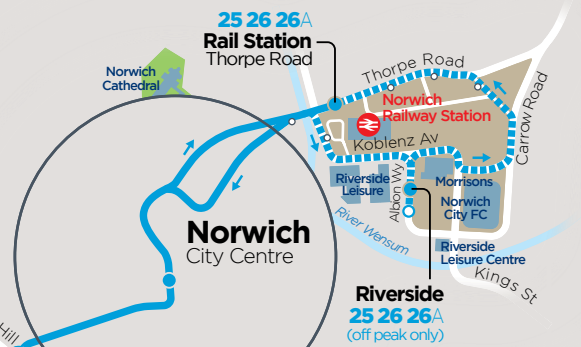

Bowthorpe Shopping Centre 26A

calling at
Unthank Rd & Eaton Park 25
Earlham Road 26

BUS TIMES
from 2nd October 2022

TIMES • FARES • MAPS

from **First Bus**

your simple route guide to the

BLUE LINE

-  buses travel one way along this section
-  some buses operate this route - see timetable for details
-  terminus point
-  bus stop
bus stop locations are shown as a guide only
-  terminus point: Sundays only

Table with columns for routes (University Chancellors Drive, University University Drive/Main Stop, Unthank Road Colman Hospital, City Centre Red Lion St/Debenhams, Rail Station Thorpe Road) and bus times.

Table with columns for routes (Riverside Centre Morrisons, Rail Station Thorpe Road, City Centre Red Lion St/Barclays, Unthank Road Colman Hospital, University University Drive, University Chancellors Drive) and bus times.