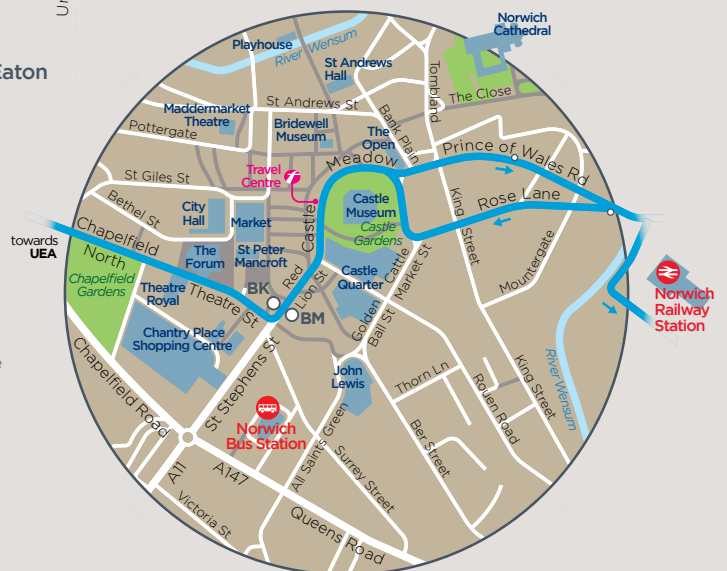

On The Ball City!

When Norwich City play at home, all Blue Line buses will start and finish their journeys at the rail station for around two hours before kick off and an hour after the game ends.

where to catch your bus in **Norwich City Centre**