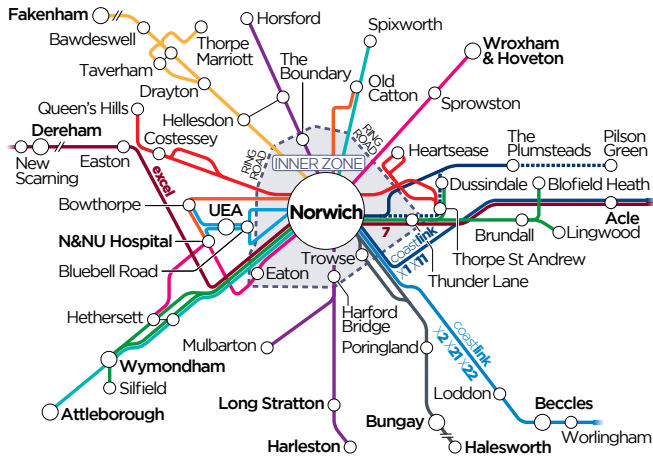

Table with columns for routes (University Chancellors Drive, University University Drive/Main Stop, Unthank Road Colman Hospital, City Centre Red Lion St/Debenhams, Rail Station Thorpe Road) and bus times.

Table with columns for routes (Riverside Centre Morrisons, Rail Station Thorpe Road, City Centre Red Lion St/Barclays, Unthank Road Colman Hospital, University University Drive, University Chancellors Drive) and bus times.

The **Blue Line** is one of our nine frequent colour-coded **Network Norwich** bus routes...ideal for **easy connections** all across the city with **great value tickets** for unlimited travel...

You'll find the prices for tickets for the Norwich and Norwich Inner zones for a day, a week or longer on the First Bus App, or at firstbus.co.uk/easterncounties.