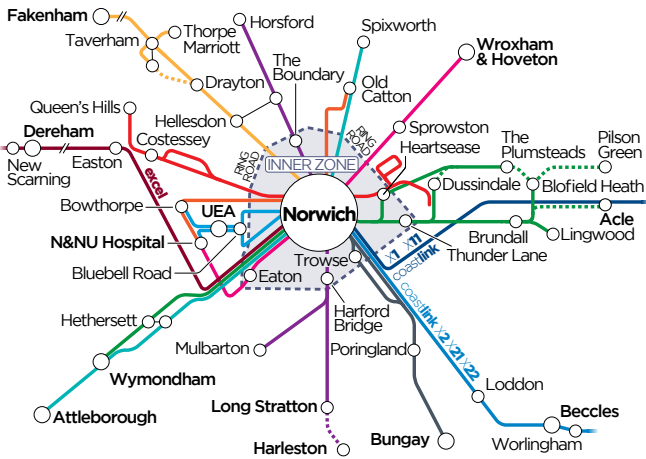

## make boarding a breeze

get on board and on your way quicker with an mTicket on the First Bus App or pay the driver with contactless or cash

Cover photo: Martin Pettitt (via Flickr CC licence)

## network **Norwich** buses, made simple...

The **Pink Line** is one of our nine frequent colour-coded **Network Norwich** bus routes...ideal for **easy connections** all across the city with **great value tickets** for unlimited travel...